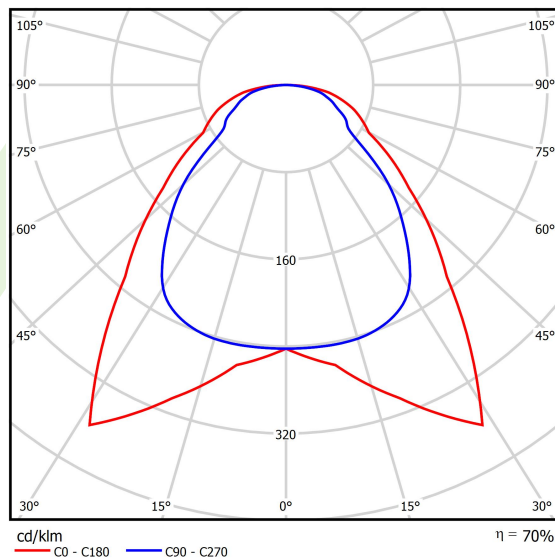

Mechanical data

Assembly	mounted in module ceilings, plasterboard ceilings (using accessories) or surface mounted (using accessories)
Material	aluminum
Color	RAL 9016 (white)
Diffuser	Micro-PRM (micro-prismatic diffuser PMMA)
Impact resistant	IK04
Weight [kg]	3,66
Dimensions [mm]	1196 x 296 x 11

A graph of light

Accessories

Index 01ARTLUGK-AW

Name EUROPANEL / RIM COMPACT
LED ADAPTIVE PLASTERBOARD
CEILING FRAME 34 / 1200X300

Index 01ARTLURNW12

Name EUROPANEL / RIM COMPACT
LED CEILING ADAPTIVE FRAME
STANDARD 34 / 1200X300

Index 19.3247.0013.34

Name EUROPANEL / RIM COMPACT
LED SURFACE ACCESSORIES
BASIC 34 / 1200X300