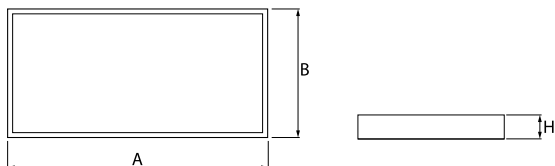

Product information

Category	Recessed luminaires
Family	EUROPANEL LED
Name	EUROPANEL LED 3800 MICRO-PRM E 34 IP20/44 840 1200X300
Index	19.4099.2121.34

Light and electrical data

Light source	LED
Luminous flux LED [lm]	3653
LED power [W]	19,3
Luminaire luminous flux [lm]	2575
Power of luminaire [W]	21
Luminaire's light efficiency [lm/W]	122,6
Color of the light [K]	4000
CRI	>80
SDCM (LED sources)	3
Beam angle [°]	(C0-C180) / (C90-C270) - 91,8° / 94,4°
Photobiological risk class (IEC/EN 62471)	RG0
Protection against electric shock	II
Protection degree	IP20/44
Voltage	220..240 V, 50..60 Hz
Lifetime of LED sources [h]	100000 (1) / 80000 (2)
Lx/By	L70/B10 (1) / L80/B10 (2)
Operating temperature range [°C]	5 ÷ 30
Driver	standard on/off (E)
Power factor cos φ	>0,95
Circuit load capacity	20 (B10), 30 (B16), 33 (C10), 53 (C16)

Mechanical data

Assembly	mounted in module ceilings, plasterboard ceilings (using accessories) or surface mounted (using accessories)
Material	aluminum
Color	RAL 9016 (white)
Diffuser	Micro-PRM (micro-prismatic diffuser PMMA)
Impact resistant	IK04
Weight [kg]	3,66
Dimensions [mm]	1196 x 296 x 11