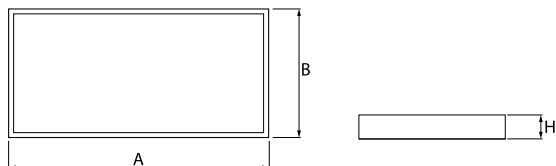

Product information

Category	Recessed luminaires
Family	EUROPANEL LED
Name	EUROPANEL LED 3800 MICRO-PRM EDD 34 IP20/44 830 1200X300
Index	19.4099.2113.34

Light and electrical data

Light source	LED
Luminous flux LED [lm]	3450
LED power [W]	19,3
Luminaire luminous flux [lm]	2432
Power of luminaire [W]	21
Luminaire's light efficiency [lm/W]	115,8
Color of the light [K]	3000
CRI	>80
SDCM (LED sources)	3
Beam angle [°]	(C0-C180) / (C90-C270) - 91,8° / 94,4°
Photobiological risk class (IEC/EN 62471)	RG0
Protection against electric shock	II
Protection degree	IP20/44
Voltage	220..240 V, 50..60 Hz
Lifetime of LED sources [h]	100000 (1) / 80000 (2)
Lx/By	L70/B10 (1) / L80/B10 (2)
Operating temperature range [°C]	5 ÷ 30
Driver	DIM DALI (EDD)
Power factor cos φ	>0,95
Circuit load capacity	12 (B10), 20 (B16), 20 (C10), 32 (C16)

Mechanical data

Assembly	mounted in module ceilings, plasterboard ceilings (using accessories) or surface mounted (using accessories)
Material	aluminum
Color	RAL 9016 (white)
Diffuser	Micro-PRM (micro-prismatic diffuser PMMA)
Impact resistant	IK04
Weight [kg]	3,61
Dimensions [mm]	1196 x 296 x 11