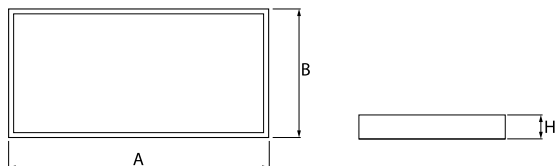

Product information

Category	Recessed luminaires
Family	EUROPANEL LED
Name	EUROPANEL LED 3800 MICRO-PRM E 34 IP20/44 830 1200X300
Index	19.4099.2111.34

Light and electrical data

Light source	LED
Luminous flux LED [lm]	3450
LED power [W]	19,3
Luminaire luminous flux [lm]	2432
Power of luminaire [W]	21
Luminaire's light efficiency [lm/W]	115,8
Color of the light [K]	3000
CRI	>80
SDCM (LED sources)	3
Beam angle [°]	(C0-C180) / (C90-C270) - 91,8° / 94,4°
Photobiological risk class (IEC/EN 62471)	RG0
Protection against electric shock	II
Protection degree	IP20/44
Voltage	220..240 V, 50..60 Hz
Lifetime of LED sources [h]	100000 (1) / 80000 (2)
Lx/By	L70/B10 (1) / L80/B10 (2)
Operating temperature range [°C]	5 ÷ 30
Driver	standard on/off (E)
Power factor cos φ	>0,95
Circuit load capacity	20 (B10), 30 (B16), 33 (C10), 53 (C16)

Mechanical data

Assembly	mounted in module ceilings, plasterboard ceilings (using accessories) or surface mounted (using accessories)
Material	aluminum
Color	RAL 9016 (white)
Diffuser	Micro-PRM (micro-prismatic diffuser PMMA)
Impact resistant	IK04
Weight [kg]	3,61
Dimensions [mm]	1196 x 296 x 11