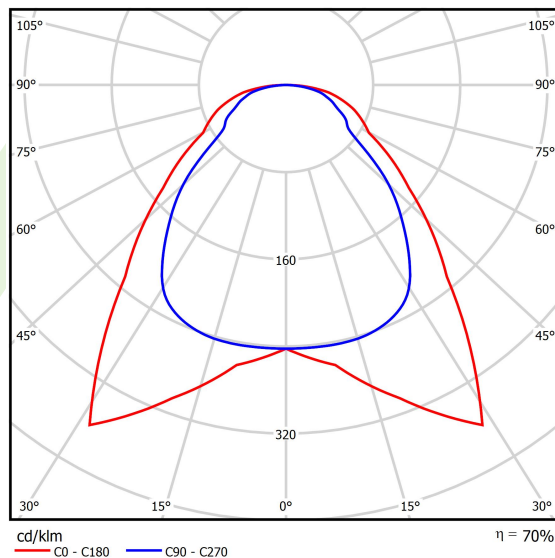

Mechanical data

Assembly	mounted in module ceilings, plasterboard ceilings (using accessories) or surface mounted (using accessories)
Material	aluminum
Color	RAL 9016 (white)
Diffuser	Micro-PRM (micro-prismatic diffuser PMMA)
Impact resistant	IK04
Weight [kg]	3,61
Dimensions [mm]	1196 x 296 x 11

A graph of light

Accessories

Index 01ARTLUGK-AW

Name EUROPANEL / RIM COMPACT LED ADAPTIVE PLASTERBOARD CEILING FRAME 34 / 1200X300

Index 01ARTLURNW12

Name EUROPANEL / RIM COMPACT LED CEILING ADAPTIVE FRAME STANDARD 34 / 1200X300

Index 19.3247.0013.34

Name EUROPANEL / RIM COMPACT LED SURFACE ACCESSORIES BASIC 34 / 1200X300