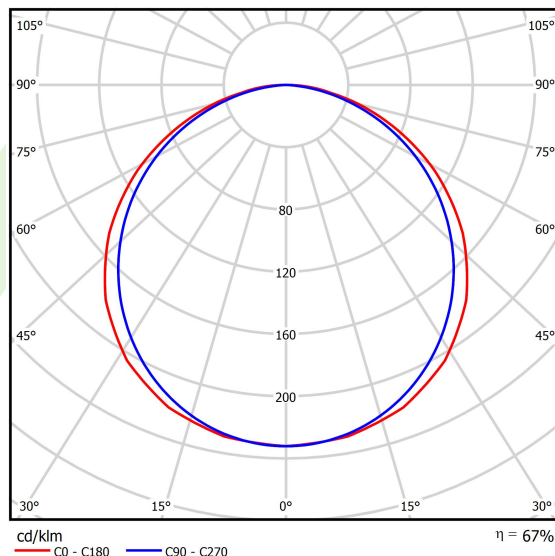

Mechanical data

Assembly	mounted in module ceilings, plasterboard ceilings (using accessories) or surface mounted (using accessories)
Material	aluminum
Color	RAL 9016 (white)
Diffuser	PLX (PMMA opal)
Impact resistant	IK04
Weight [kg]	3,04
Dimensions [mm]	1196 x 296 x 11

A graph of light

Accessories

Index 01ARTLUGK-AW

Name EUROPANEL / RIM COMPACT LED ADAPTIVE PLASTERBOARD CEILING FRAME 34 / 1200X300

Index 01ARTLURNW12

Name EUROPANEL / RIM COMPACT LED CEILING ADAPTIVE FRAME STANDARD 34 / 1200X300

Index 19.3247.0013.34

Name EUROPANEL / RIM COMPACT LED SURFACE ACCESSORIES BASIC 34 / 1200X300