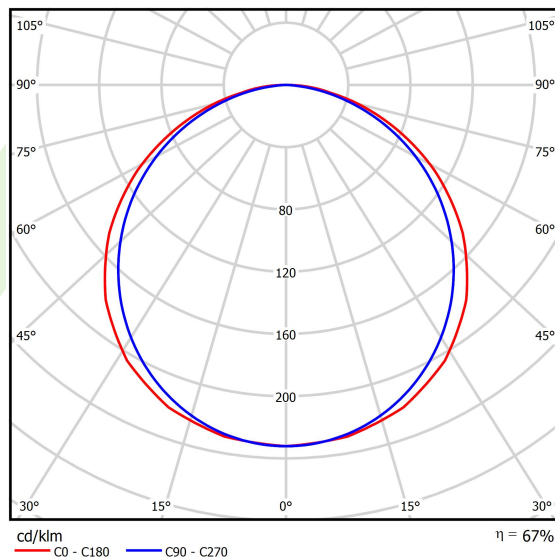

Mechanical data

Assembly	mounted in module ceilings, plasterboard ceilings (using accessories) or surface mounted (using accessories)
Material	aluminum
Color	RAL 9016 (white)
Diffuser	PLX (PMMA opal)
Impact resistant	IK04
Weight [kg]	3,04
Dimensions [mm]	1196 x 296 x 11

A graph of light

Accessories

Index 01ARTLUGK-AW

Name EUROPANEL / RIM COMPACT LED ADAPTIVE PLASTERBOARD CEILING FRAME 34 / 1200X300

Index 01ARTLURNW12

Name EUROPANEL / RIM COMPACT LED CEILING ADAPTIVE FRAME STANDARD 34 / 1200X300

Index 19.3247.0013.34

Name EUROPANEL / RIM COMPACT LED SURFACE ACCESSORIES BASIC 34 / 1200X300