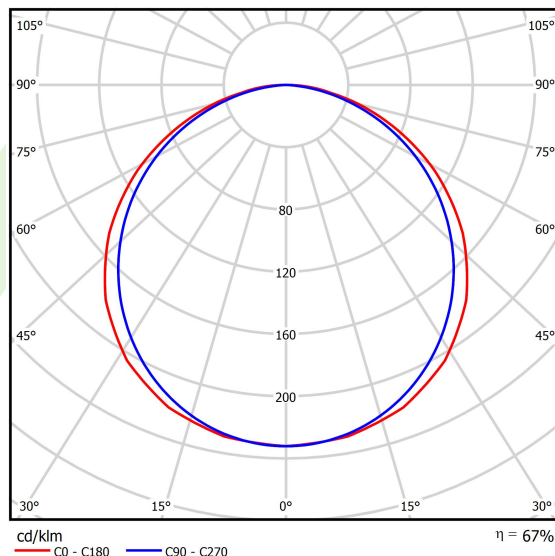

## Light and electrical data

Light source	LED
Luminous flux LED [lm]	6508
LED power [W]	44,1
Luminaire luminous flux [lm]	4393
Power of luminaire [W]	46
Luminaire's light efficiency [lm/W]	95,5
Color of the light [K]	4000
CRI	>80
SDCM (LED sources)	3
Beam angle [°]	(C0-C180) / (C90-C270) - 117° / 110,8°
Photobiological risk class (IEC/EN 62471)	RG0
Protection against electric shock	II
Protection degree	IP20/44
Voltage	220..240 V, 50..60 Hz
Lifetime of LED sources [h]	100000 (1) / 80000 (2)
Lx/By	L70/B10 (1) / L80/B10 (2)
Operating temperature range [°C]	5 ÷ 30
Driver	DIM DALI (EDD)
Power factor cos φ	>0,95
Circuit load capacity	12 (B10), 20 (B16), 20 (C10), 32 (C16)

## A graph of light