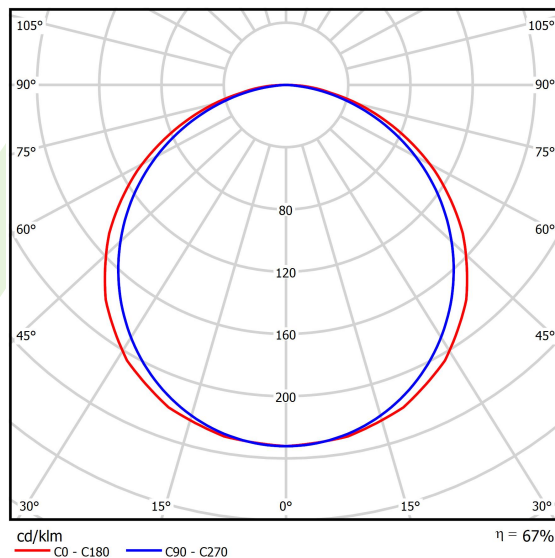

Mechanical data

Assembly	mounted in module ceilings, plasterboard ceilings (using accessories) or surface mounted (using accessories)
Material	aluminum
Color	RAL 9016 (white)
Diffuser	PLX (PMMA opal)
Impact resistant	IK04
Weight [kg]	3,61
Dimensions [mm]	1196 x 296 x 11

A graph of light

Accessories

Index 01ARTLUGK-AW

Name EUROPANEL / RIM COMPACT
LED ADAPTIVE PLASTERBOARD
CEILING FRAME 34 / 1200X300

Index 01ARTLURNW12

Name EUROPANEL / RIM COMPACT
LED CEILING ADAPTIVE FRAME
STANDARD 34 / 1200X300

Index 19.3247.0013.34

Name EUROPANEL / RIM COMPACT
LED SURFACE ACCESSORIES
BASIC 34 / 1200X300