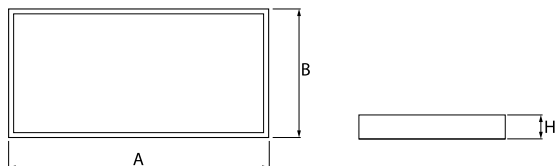

Product information

Category	Recessed luminaires
Family	EUROPANEL LED
Name	EUROPANEL LED 5800 PLX E IP20/44 34 840 1200X300
Index	19.4099.4321.34
EAN	5902107168995

Light and electrical data

Light source	LED
Luminous flux LED [lm]	6508
LED power [W]	44,1
Luminaire luminous flux [lm]	4393
Power of luminaire [W]	46
Luminaire's light efficiency [lm/W]	95,5
Color of the light [K]	4000
CRI	>80
SDCM (LED sources)	3
Beam angle [°]	(C0-C180) / (C90-C270) - 117° / 110,8°
Photobiological risk class (IEC/EN 62471)	RG0
Protection against electric shock	II
Protection degree	IP20/44
Voltage	220..240 V, 50..60 Hz
Lifetime of LED sources [h]	100000 (1) / 80000 (2)
Lx/By	L70/B10 (1) / L80/B10 (2)
Operating temperature range [°C]	5 ÷ 30
Driver	standard on/off (E)
Power factor cos φ	>0,95
Circuit load capacity	22 (B10), 35 (B16), 37 (C10), 59 (C16)

Mechanical data

Assembly	mounted in module ceilings, plasterboard ceilings (using accessories) or surface mounted (using accessories)
Material	aluminum
Color	RAL 9016 (white)
Diffuser	PLX (PMMA opal)
Impact resistant	IK04
Weight [kg]	3,61
Dimensions [mm]	1196 x 296 x 11