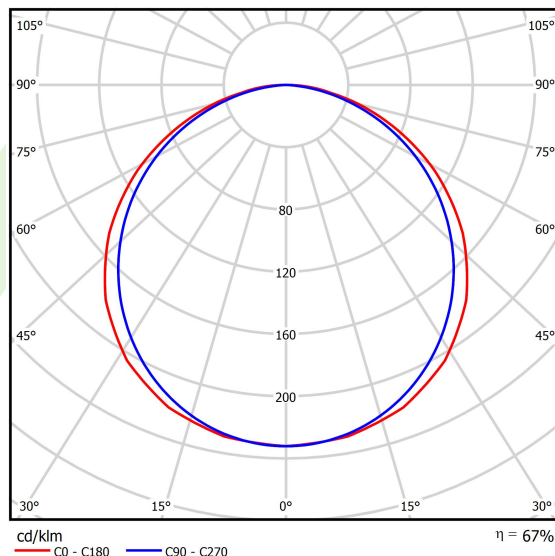

Mechanical data

Assembly	mounted in module ceilings, plasterboard ceilings (using accessories) or surface mounted (using accessories)
Material	aluminum
Color	RAL 9016 (white)
Diffuser	PLX (PMMA opal)
Impact resistant	IK04
Weight [kg]	3,61
Dimensions [mm]	1196 x 296 x 11

A graph of light

Accessories

Index 01ARTLUGK-AW

Name EUROPANEL / RIM COMPACT
LED ADAPTIVE PLASTERBOARD
CEILING FRAME 34 / 1200X300

Index 01ARTLURNW12

Name EUROPANEL / RIM COMPACT
LED CEILING ADAPTIVE FRAME
STANDARD 34 / 1200X300

Index 19.3247.0013.34

Name EUROPANEL / RIM COMPACT
LED SURFACE ACCESSORIES
BASIC 34 / 1200X300