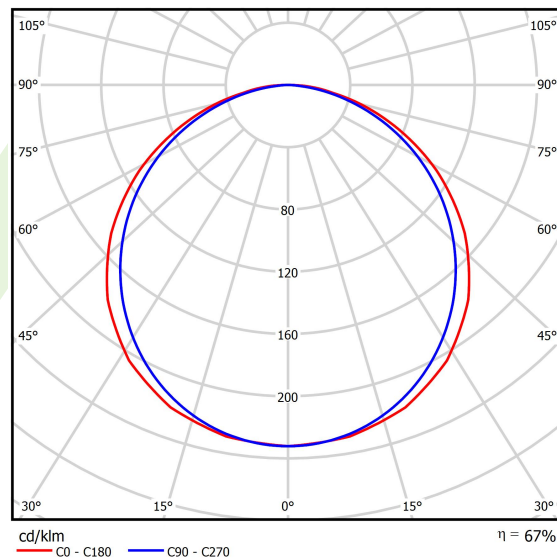

Mechanical data

Assembly	mounted in module ceilings, plasterboard ceilings (using accessories) or surface mounted (using accessories)
Material	aluminum
Color	RAL 9016 (white)
Diffuser	PLX (PMMA opal)
Impact resistant	IK04
Weight [kg]	3,61
Dimensions [mm]	1196 x 296 x 11

A graph of light

Accessories

Index 01ARTLUGK-AW

Name EUROPANEL / RIM COMPACT
LED ADAPTIVE PLASTERBOARD
CEILING FRAME 34 / 1200X300

Index 01ARTLURNW12

Name EUROPANEL / RIM COMPACT
LED CEILING ADAPTIVE FRAME
STANDARD 34 / 1200X300

Index 19.3247.0013.34

Name EUROPANEL / RIM COMPACT
LED SURFACE ACCESSORIES
BASIC 34 / 1200X300