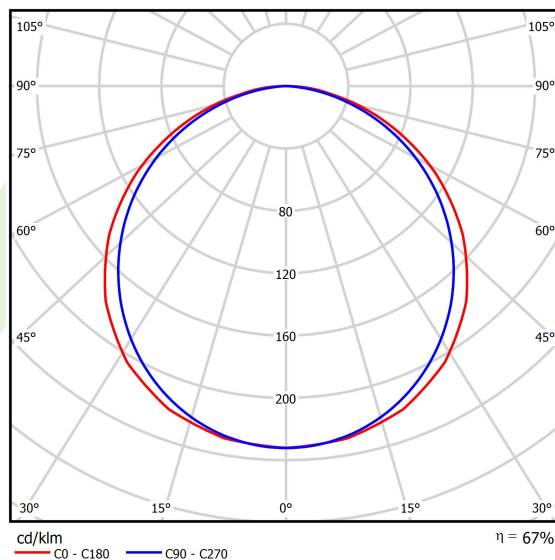

Mechanical data

Assembly	mounted in module ceilings, plasterboard ceilings (using accessories) or surface mounted (using accessories)
Material	aluminum
Color	RAL 9016 (white)
Diffuser	PLX (PMMA opal)
Impact resistant	IK04
Dimensions [mm]	1196 x 296 x 11

A graph of light

Accessories

Index 01ARTLUGK-AW

Name EUROPANEL / RIM COMPACT LED ADAPTIVE PLASTERBOARD CEILING FRAME 34 / 1200X300

Index 01ARTLURNW12

Name EUROPANEL / RIM COMPACT LED CEILING ADAPTIVE FRAME STANDARD 34 / 1200X300

Index 19.3247.0013.34

Name EUROPANEL / RIM COMPACT LED SURFACE ACCESSORIES BASIC 34 / 1200X300