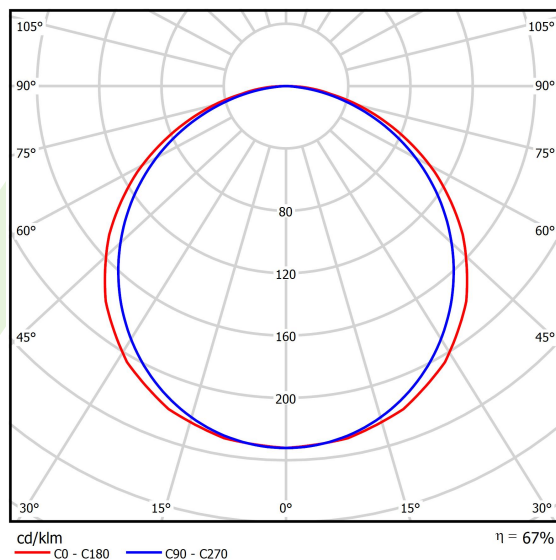

Mechanical data

Assembly	mounted in module ceilings, plasterboard ceilings (using accessories) or surface mounted (using accessories)
Material	aluminum
Color	RAL 9016 (white)
Diffuser	PLX (PMMA opal)
Impact resistant	IK04
Dimensions [mm]	1196 x 296 x 11

A graph of light

Accessories

Index 01ARTLUGK-AW

Name EUROPANEL / RIM COMPACT
LED ADAPTIVE PLASTERBOARD
CEILING FRAME 34 / 1200X300

Index 01ARTLURNW12

Name EUROPANEL / RIM COMPACT
LED CEILING ADAPTIVE FRAME
STANDARD 34 / 1200X300

Index 19.3247.0013.34

Name EUROPANEL / RIM COMPACT
LED SURFACE ACCESSORIES
BASIC 34 / 1200X300