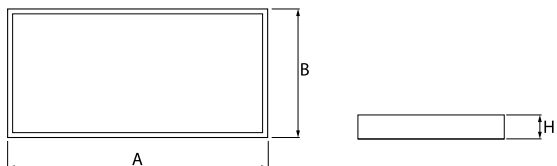

Product information

Category	Recessed luminaires
Family	EUROPANEL LED
Name	EUROPANEL LED 5800 PLX EDD 34 IP20/44 830 1200X300
Index	19.4099.4313.34

Light and electrical data

Light source	LED
Luminous flux LED [lm]	6147
LED power [W]	44,1
Luminaire luminous flux [lm]	4149
Power of luminaire [W]	46
Luminaire's light efficiency [lm/W]	90,2
Color of the light [K]	3000
CRI	>80
SDCM (LED sources)	3
Beam angle [°]	(C0-C180) / (C90-C270) - 117° / 110,8°
Photobiological risk class (IEC/EN 62471)	RG0
Protection against electric shock	II
Protection degree	IP20/44
Voltage	220..240 V, 50..60 Hz
Lifetime of LED sources [h]	100000 (1) / 80000 (2)
Lx/By	L70/B10 (1) / L80/B10 (2)
Operating temperature range [°C]	5 ÷ 30
Driver	DIM DALI (EDD)
Power factor cos φ	>0,95
Circuit load capacity	12 (B10), 20 (B16), 20 (C10), 32 (C16)

Mechanical data

Assembly	mounted in module ceilings, plasterboard ceilings (using accessories) or surface mounted (using accessories)
Material	aluminum
Color	RAL 9016 (white)
Diffuser	PLX (PMMA opal)
Impact resistant	IK04
Dimensions [mm]	1196 x 296 x 11