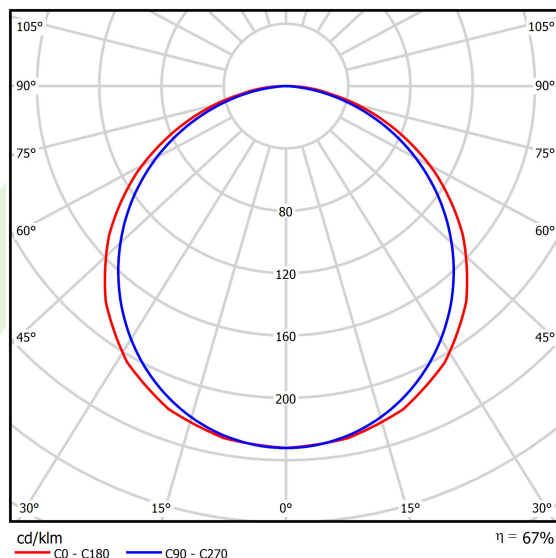

Mechanical data

Assembly **mounted in module ceilings, plasterboard ceilings (using accessories) or surface mounted (using accessories)**

Material **aluminum**
Color **RAL 9016 (white)**
Diffuser **PLX (PMMA opal)**
Impact resistant **IK04**
Dimensions [mm] **1196 x 296 x 11**

A graph of light

Accessories

Index 01ARTLUGK-AW

Name EUROPANEL / RIM COMPACT
LED ADAPTIVE PLASTERBOARD
CEILING FRAME 34 / 1200X300

Index 01ARTLURNW12

Name EUROPANEL / RIM COMPACT
LED CEILING ADAPTIVE FRAME
STANDARD 34 / 1200X300

Index 19.3247.0013.34

Name EUROPANEL / RIM COMPACT
LED SURFACE ACCESSORIES
BASIC 34 / 1200X300