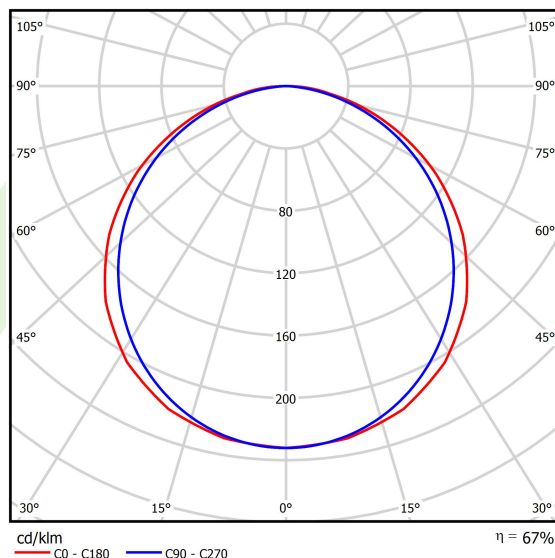

Mechanical data

Assembly **mounted in module ceilings, plasterboard ceilings (using accessories) or surface mounted (using accessories)**

Material **aluminum**

Color **RAL 9016 (white)**

Diffuser **PLX (PMMA opal)**

Impact resistant **IK04**

Dimensions [mm] **1196 x 296 x 11**

A graph of light

Accessories

Index 01ARTLUGK-AW

Name EUROPANEL / RIM COMPACT
LED ADAPTIVE PLASTERBOARD
CEILING FRAME 34 / 1200X300

Index 01ARTLURNW12

Name EUROPANEL / RIM COMPACT
LED CEILING ADAPTIVE FRAME
STANDARD 34 / 1200X300

Index 19.3247.0013.34

Name EUROPANEL / RIM COMPACT
LED SURFACE ACCESSORIES
BASIC 34 / 1200X300