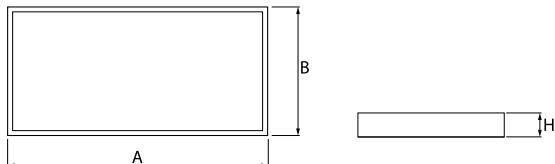

Product information

Category	Recessed luminaires
Family	EUROPANEL LED
Name	EUROPANEL LED 5800 PLX EDD 34 IP20/44 830 1200X300
Index	19.4099.4313.34

Light and electrical data

Light source	LED
Luminous flux LED [lm]	6147
LED power [W]	44,1
Luminaire luminous flux [lm]	4149
Power of luminaire [W]	46
Luminaire's light efficiency [lm/W]	90,2
Color of the light [K]	3000
CRI	>80
SDCM (LED sources)	3
Beam angle [°]	(C0-C180) / (C90-C270) - 117° / 110,8°
Photobiological risk class (IEC/EN 62471)	RG0
Protection against electric shock	II
Protection degree	IP20/44
Voltage	220..240 V, 50..60 Hz
Lifetime of LED sources [h]	100000 (1) / 80000 (2)
Lx/By	L70/B10 (1) / L80/B10 (2)
Operating temperature range [°C]	5 ÷ 30
Driver	DIM DALI (EDD)
Power factor cos φ	>0,95
Circuit load capacity	12 (B10), 20 (B16), 20 (C10), 32 (C16)

Mechanical data

Assembly	mounted in module ceilings, plasterboard ceilings (using accessories) or surface mounted (using accessories)
Material	aluminum
Color	RAL 9016 (white)
Diffuser	PLX (PMMA opal)
Impact resistant	IK04
Dimensions [mm]	1196 x 296 x 11