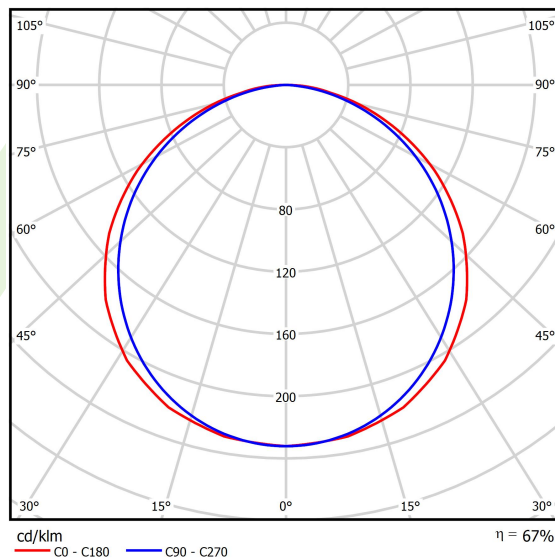

Mechanical data

Assembly	mounted in module ceilings, plasterboard ceilings (using accessories) or surface mounted (using accessories)
Material	aluminum
Color	RAL 9016 (white)
Diffuser	PLX (PMMA opal)
Impact resistant	IK04
Weight [kg]	3,04
Dimensions [mm]	1196 x 296 x 11

A graph of light

Accessories

Index 01ARTLUGK-AW

Name EUROPANEL / RIM COMPACT
LED ADAPTIVE PLASTERBOARD
CEILING FRAME 34 / 1200X300

Index 01ARTLURNW12

Name EUROPANEL / RIM COMPACT
LED CEILING ADAPTIVE FRAME
STANDARD 34 / 1200X300

Index 19.3247.0013.34

Name EUROPANEL / RIM COMPACT
LED SURFACE ACCESSORIES
BASIC 34 / 1200X300