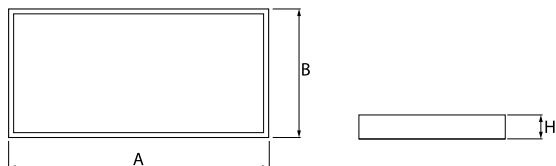

Product information

Category	Recessed luminaires
Family	EUROPANEL LED
Name	EUROPANEL LED 5800 PLX E 34 IP20/44 830 1200X300
Index	19.4099.4311.34

Light and electrical data

Light source	LED
Luminous flux LED [lm]	6147
LED power [W]	44,1
Luminaire luminous flux [lm]	4149
Power of luminaire [W]	46
Luminaire's light efficiency [lm/W]	90,2
Color of the light [K]	3000
CRI	>80
SDCM (LED sources)	3
Beam angle [°]	(C0-C180) / (C90-C270) - 117° / 110,8°
Photobiological risk class (IEC/EN 62471)	RG0
Protection against electric shock	II
Protection degree	IP20/44
Voltage	220..240 V, 50..60 Hz
Lifetime of LED sources [h]	100000 (1) / 80000 (2)
Lx/By	L70/B10 (1) / L80/B10 (2)
Operating temperature range [°C]	5 ÷ 30
Driver	standard on/off (E)
Power factor cos φ	>0,95
Circuit load capacity	22 (B10), 35 (B16), 37 (C10), 59 (C16)

Mechanical data

Assembly	mounted in module ceilings, plasterboard ceilings (using accessories) or surface mounted (using accessories)
Material	aluminum
Color	RAL 9016 (white)
Diffuser	PLX (PMMA opal)
Impact resistant	IK04
Weight [kg]	3,04
Dimensions [mm]	1196 x 296 x 11