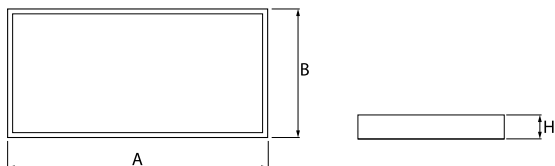

Product information

Category	Recessed luminaires
Family	EUROPANEL LED
Name	EUROPANEL LED 3800 PLX EDD 34 IP20/44 840 1200X300
Index	19.4099.4123.34

Light and electrical data

Light source	LED
Luminous flux LED [lm]	3653
LED power [W]	19,3
Luminaire luminous flux [lm]	2466
Power of luminaire [W]	21
Luminaire's light efficiency [lm/W]	117,4
Color of the light [K]	4000
CRI	>80
SDCM (LED sources)	3
Beam angle [°]	(C0-C180) / (C90-C270) - 117° / 110,8°
Photobiological risk class (IEC/EN 62471)	RG0
Protection against electric shock	II
Protection degree	IP20/44
Voltage	220..240 V, 50..60 Hz
Lifetime of LED sources [h]	100000 (1) / 80000 (2)
Lx/By	L70/B10 (1) / L80/B10 (2)
Operating temperature range [°C]	5 ÷ 30
Driver	DIM DALI (EDD)
Power factor cos φ	>0,95
Circuit load capacity	12 (B10), 20 (B16), 20 (C10), 32 (C16)

Mechanical data

Assembly	mounted in module ceilings, plasterboard ceilings (using accessories) or surface mounted (using accessories)
Material	aluminum
Color	RAL 9016 (white)
Diffuser	PLX (PMMA opal)
Impact resistant	IK04
Weight [kg]	5
Dimensions [mm]	1196 x 296 x 11