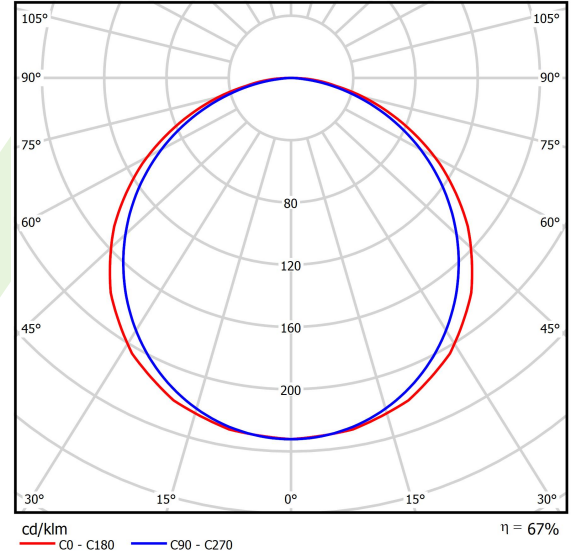

Mechanical data

Assembly	mounted in module ceilings, plasterboard ceilings (using accessories) or surface mounted (using accessories)
Material	aluminum
Color	RAL 9016 (white)
Diffuser	PLX (PMMA opal)
Impact resistant	IK04
Weight [kg]	5
Dimensions [mm]	1196 x 296 x 11

A graph of light

Accessories

Index 01ARTLUGK-AW
Name EUROPANEL / RIM COMPACT LED ADAPTIVE PLASTERBOARD CEILING FRAME 34 / 1200X300

Index 01ARTLURNW12
Name EUROPANEL / RIM COMPACT LED CEILING ADAPTIVE FRAME STANDARD 34 / 1200X300

Index 19.3247.0013.34
Name EUROPANEL / RIM COMPACT LED SURFACE ACCESSORIES BASIC 34 / 1200X300