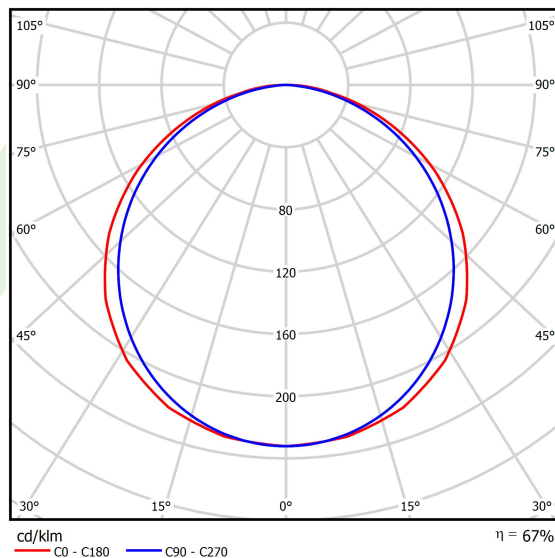

Mechanical data

Assembly	mounted in module ceilings, plasterboard ceilings (using accessories) or surface mounted (using accessories)
Material	aluminum
Color	RAL 9016 (white)
Diffuser	PLX (PMMA opal)
Impact resistant	IK04
Weight [kg]	5
Dimensions [mm]	1196 x 296 x 11

A graph of light

Accessories

Index 01ARTLUGK-AW

Name EUROPANEL / RIM COMPACT
LED ADAPTIVE PLASTERBOARD
CEILING FRAME 34 / 1200X300

Index 01ARTLURNW12

Name EUROPANEL / RIM COMPACT
LED CEILING ADAPTIVE FRAME
STANDARD 34 / 1200X300

Index 19.3247.0013.34

Name EUROPANEL / RIM COMPACT
LED SURFACE ACCESSORIES
BASIC 34 / 1200X300