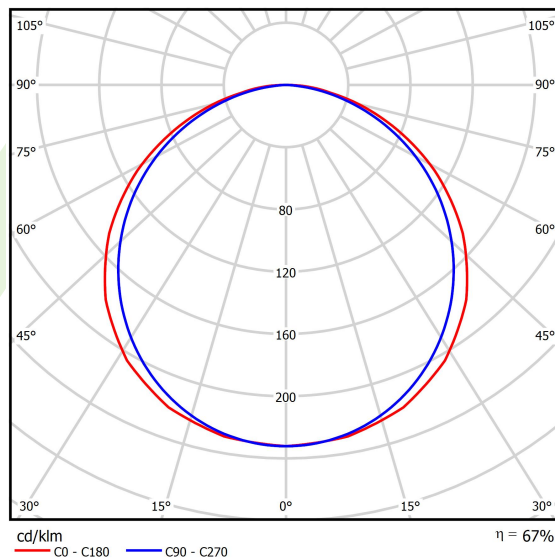

Mechanical data

Assembly	mounted in module ceilings, plasterboard ceilings (using accessories) or surface mounted (using accessories)
Material	aluminum
Color	RAL 9016 (white)
Diffuser	PLX (PMMA opal)
Impact resistant	IK04
Weight [kg]	4,95
Dimensions [mm]	1196 x 296 x 11

A graph of light

Accessories

Index 01ARTLUGK-AW

Name EUROPANEL / RIM COMPACT
LED ADAPTIVE PLASTERBOARD
CEILING FRAME 34 / 1200X300

Index 01ARTLURNW12

Name EUROPANEL / RIM COMPACT
LED CEILING ADAPTIVE FRAME
STANDARD 34 / 1200X300

Index 19.3247.0013.34

Name EUROPANEL / RIM COMPACT
LED SURFACE ACCESSORIES
BASIC 34 / 1200X300