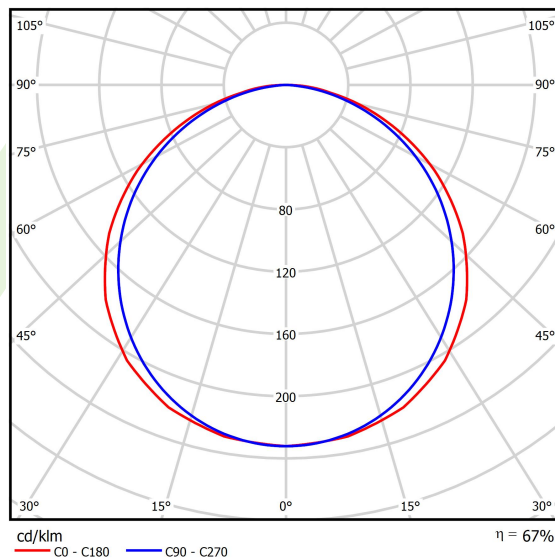

Mechanical data

Assembly	mounted in module ceilings, plasterboard ceilings (using accessories) or surface mounted (using accessories)
Material	aluminum
Color	RAL 9016 (white)
Diffuser	PLX (PMMA opal)
Impact resistant	IK04
Weight [kg]	3,79
Dimensions [mm]	1196 x 296 x 11

A graph of light

Accessories

Index 01ARTLUGK-AW

Name EUROPANEL / RIM COMPACT
LED ADAPTIVE PLASTERBOARD
CEILING FRAME 34 / 1200X300

Index 01ARTLURNW12

Name EUROPANEL / RIM COMPACT
LED CEILING ADAPTIVE FRAME
STANDARD 34 / 1200X300

Index 19.3247.0013.34

Name EUROPANEL / RIM COMPACT
LED SURFACE ACCESSORIES
BASIC 34 / 1200X300