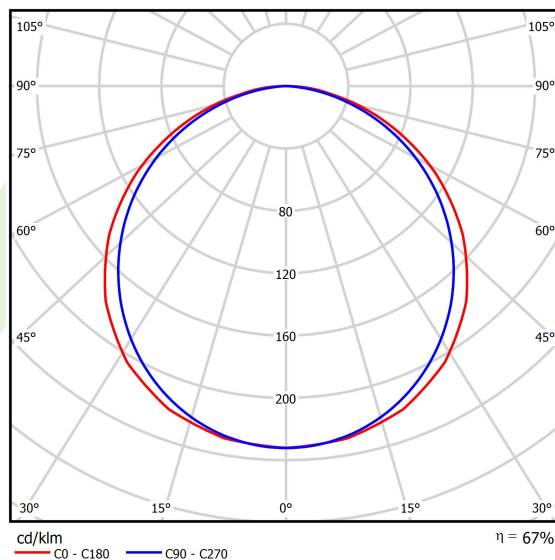

## Light and electrical data

Light source	<b>LED</b>
Luminous flux LED [lm]	<b>3450</b>
LED power [W]	<b>19,3</b>
Luminaire luminous flux [lm]	<b>2329</b>
Power of luminaire [W]	<b>21</b>
Luminaire's light efficiency [lm/W]	<b>110,9</b>
Color of the light [K]	<b>3000</b>
CRI	<b>&gt;80</b>
SDCM (LED sources)	<b>3</b>
Beam angle [°]	<b>(C0-C180) / (C90-C270) - 117° / 110,8°</b>
Photobiological risk class (IEC/EN 62471)	<b>RG0</b>
Protection against electric shock	<b>II</b>
Protection degree	<b>IP20/44</b>
Voltage	<b>220..240 V, 50..60 Hz</b>
Lifetime of LED sources [h]	<b>100000 (1) / 80000 (2)</b>
Lx/By	<b>L70/B10 (1) / L80/B10 (2)</b>
Operating temperature range [°C]	<b>5 ÷ 30</b>
Driver	<b>standard on/off (E)</b>
Power factor cos φ	<b>&gt;0,95</b>
Circuit load capacity	<b>20 (B10), 30 (B16), 33 (C10), 53 (C16)</b>

## A graph of light