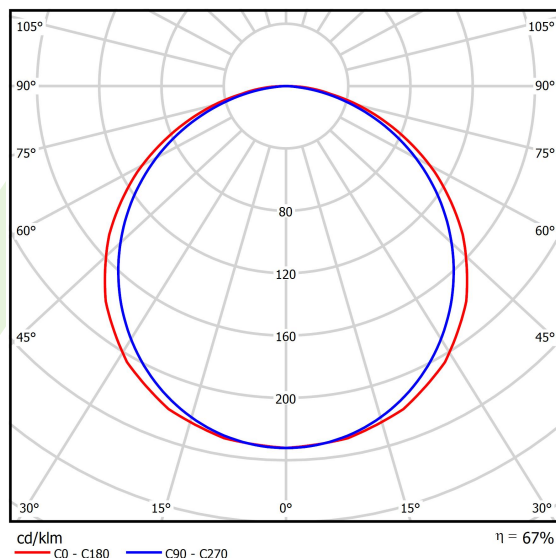

Mechanical data

Assembly	mounted in module ceilings, plasterboard ceilings (using accessories) or surface mounted (using accessories)
Material	aluminum
Color	RAL 9016 (white)
Diffuser	PLX (PMMA opal)
Impact resistant	IK04
Dimensions [mm]	1196 x 296 x 11

A graph of light

Accessories

Index 01ARTLUGK-AW

Name EUROPANEL / RIM COMPACT
LED ADAPTIVE PLASTERBOARD
CEILING FRAME 34 / 1200X300

Index 01ARTLURNW12

Name EUROPANEL / RIM COMPACT
LED CEILING ADAPTIVE FRAME
STANDARD 34 / 1200X300

Index 19.3247.0013.34

Name EUROPANEL / RIM COMPACT
LED SURFACE ACCESSORIES
BASIC 34 / 1200X300