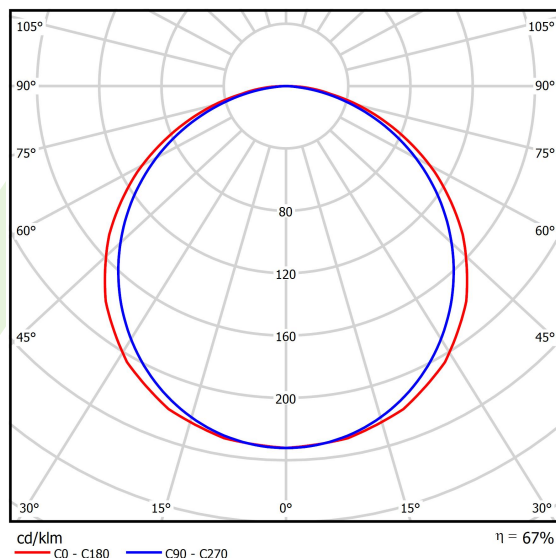

## Light and electrical data

Light source	LED
Luminous flux LED [lm]	3450
LED power [W]	19,3
Luminaire luminous flux [lm]	2329
Power of luminaire [W]	21
Luminaire's light efficiency [lm/W]	110,9
Color of the light [K]	3000
CRI	>80
SDCM (LED sources)	3
Beam angle [°]	(C0-C180) / (C90-C270) - 117° / 110,8°
Photobiological risk class (IEC/EN 62471)	RG0
Protection against electric shock	II
Protection degree	IP20/44
Voltage	220..240 V, 50..60 Hz
Lifetime of LED sources [h]	100000 (1) / 80000 (2)
Lx/By	L70/B10 (1) / L80/B10 (2)
Operating temperature range [°C]	5 ÷ 30
Driver	standard on/off (E)
Power factor cos φ	>0,95
Circuit load capacity	20 (B10), 30 (B16), 33 (C10), 53 (C16)

## A graph of light