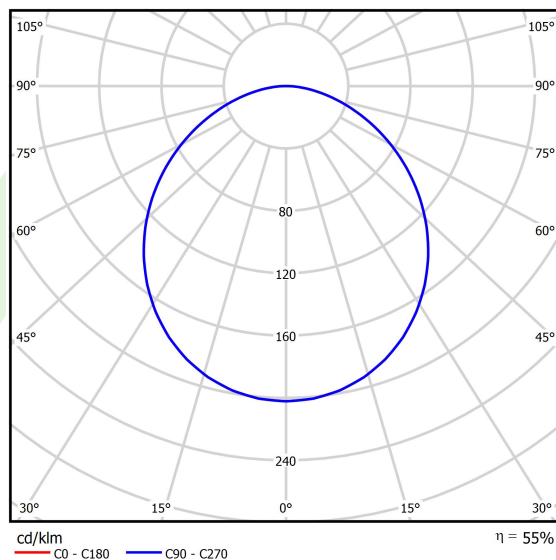

Mechanical data

Assembly	directly mounted to ceiling construction or surface mounted on slings using accessories
Material	steel sheet
Color	RAL 9016 (white)
Diffuser	white fabric based on PCV
Impact resistant	IK04
Weight [kg]	31
Dimensions [mm]	1340 x 1340 x 60

A graph of light

Accessories

Index 19.3272.1205.00

Name SUSPENSION NEW TYPE-E
LENGHT-1,5 METER WITHOUT
WIRE 1-POINT

Index 19.3272.0429.34

Name SUSPENSION NEW TYPE-J 34
LENGHT 1,5M WIRE 3X 1-POINT