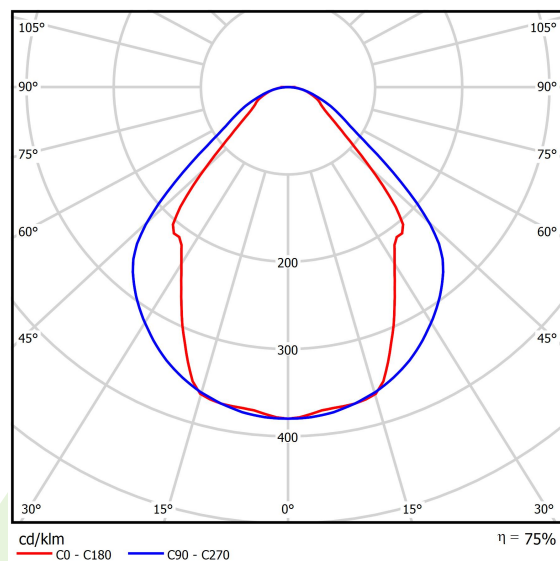

## Light and electrical data

Light source	LED
Luminous flux LED [lm]	4565
LED power [W]	23,4
Luminaire luminous flux [lm]	3438
Power of luminaire [W]	24,7
Luminaire's light efficiency [lm/W]	139,2
Color of the light [K]	4000
CRI	>80
SDCM (LED sources)	3
Beam angle [°]	(C0-C180) / (C90-C270) - 82,8° / 97,2°
Protection against electric shock	I
Protection degree	IP20
Voltage	220..240 V, 50..60 Hz
Lifetime of LED sources [h]	100000 (1) / 147000 (2)
Lx/By	L80/B10 (1) / L70/B50 (2)
Operating temperature range [°C]	5 ÷ 30
Driver	standard on/off (E)
Power factor cos φ	>0,95
Circuit load capacity	30 (B10), 48 (B16), 43 (C10), 70 (C16)

## A graph of light