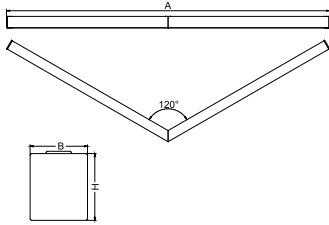

Product information

Category	Architectural luminaires
Family	SNAKE V LED
Name	SNAKE V LED 4400 MICRO-PRM E 24 840
Index	19.4093.3221.24
EAN	5901867474278

Light and electrical data

Light source	LED
Luminous flux LED [lm]	4565
LED power [W]	23,4
Luminaire luminous flux [lm]	3438
Power of luminaire [W]	24,7
Luminaire's light efficiency [lm/W]	139,2
Color of the light [K]	4000
CRI	>80
SDCM (LED sources)	3
Beam angle [°]	(C0-C180) / (C90-C270) - 82,8° / 97,2°
Protection against electric shock	I
Protection degree	IP20
Voltage	220..240 V, 50..60 Hz
Lifetime of LED sources [h]	100000 (1) / 147000 (2)
Lx/By	L80/B10 (1) / L70/B50 (2)
Operating temperature range [°C]	5 ÷ 30
Driver	standard on/off (E)
Power factor cos φ	>0,95
Circuit load capacity	30 (B10), 48 (B16), 43 (C10), 70 (C16)

Mechanical data

Assembly	directly mounted to ceiling construction or surface mounted on slings using accessories
Material	aluminum
Color	anodised aluminum
Diffuser	Micro-PRM (micro-prismatic diffuser PMMA)
Impact resistant	IK04
Dimensions [mm]	590/590 x 63 x 74

A graph of light

Accessories

Index 6E1-500KWAN1P-3
Name SUSPENSION NEW TYPE-A 24
LENGHT 1,5M WIRE 3X 1-POINT

Index 6E1-8670-B-1,5-3X
Name SUSPENSION NEW TYPE-F
LENGHT-1,5 METER WIRE 3X 1-
POINT

Index 19.3272.1205.00
Name SUSPENSION NEW TYPE-E
LENGHT-1,5 METER WITHOUT
WIRE 1-POINT

Index 6E1-500KWAN1P-B
Name SUSPENSION NEW TYPE-B 24
LENGHT 1,5M WITHOUT WIRE 1-
POINT