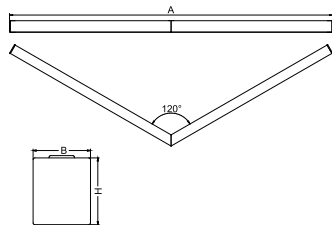

Product information

Category	Architectural luminaires
Family	SNAKE V LED
Name	SNAKE V LED 4400 MICRO-PRM E 24 840
Index	19.4093.3221.24

Light and electrical data

Light source	LED
Luminous flux LED [lm]	4565
LED power [W]	23,4
Luminaire luminous flux [lm]	3438
Power of luminaire [W]	24,7
Luminaire's light efficiency [lm/W]	139,2
Color of the light [K]	4000
CRI	>80
SDCM (LED sources)	3
Beam angle [°]	(C0-C180) / (C90-C270) - 82,8° / 97,2°
Protection against electric shock	I
Protection degree	IP20
Voltage	220..240 V, 50..60 Hz
Lifetime of LED sources [h]	100000 (1) / 147000 (2)
Lx/By	L80/B10 (1) / L70/B50 (2)
Operating temperature range [°C]	5 ÷ 30
Driver	standard on/off (E)
Power factor cos φ	>0,95
Circuit load capacity	30 (B10), 48 (B16), 43 (C10), 70 (C16)

Mechanical data

Assembly	directly mounted to ceiling construction or surface mounted on slings using accessories
Material	aluminum
Color	anodised aluminum
Diffuser	Micro-PRM (micro-prismatic diffuser PMMA)
Impact resistant	IK04
Dimensions [mm]	590/590 x 63 x 74

A graph of light

Accessories

Index 6E1-500KWAN1P-3

Name SUSPENSION NEW TYPE-A 24
LENGHT 1,5M WIRE 3X 1-POINT

Index 6E1-8670-B-1,5-3X

Name SUSPENSION NEW TYPE-F
LENGHT-1,5 METER WIRE 3X 1-
POINT

Index 19.3272.1205.00

Name SUSPENSION NEW TYPE-E
LENGHT-1,5 METER WITHOUT
WIRE 1-POINT

Index 6E1-500KWAN1P-B

Name SUSPENSION NEW TYPE-B 24
LENGHT 1,5M WITHOUT WIRE 1-
POINT