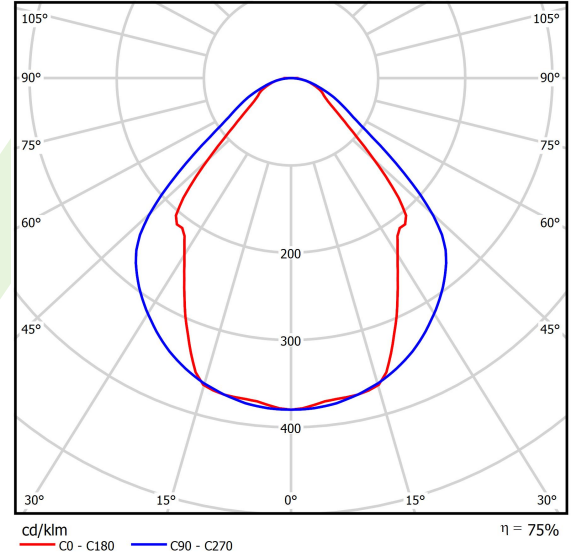

Mechanical data

Assembly	directly mounted to ceiling construction or surface mounted on slings using accessories
Material	aluminum
Color	anodised aluminum
Diffuser	Micro-PRM (micro-prismatic diffuser PMMA)
Impact resistant	IK04
Dimensions [mm]	590/590 x 63 x 74

A graph of light

Accessories

Index 6E1-500KWAN1P-3
Name SUSPENSION NEW TYPE-A 24
LENGHT 1,5M WIRE 3X 1-POINT

Index 6E1-8670-B-1,5-3X
Name SUSPENSION NEW TYPE-F
LENGHT-1,5 METER WIRE 3X 1-
POINT

Index 19.3272.1205.00
Name SUSPENSION NEW TYPE-E
LENGHT-1,5 METER WITHOUT
WIRE 1-POINT

Index 6E1-500KWAN1P-B
Name SUSPENSION NEW TYPE-B 24
LENGHT 1,5M WITHOUT WIRE 1-
POINT