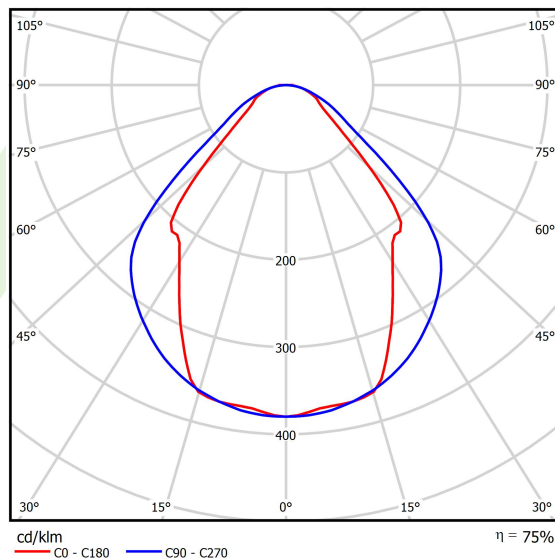

Mechanical data

Assembly	directly mounted to ceiling construction or surface mounted on slings using accessories
Material	aluminum
Color	anodised aluminum
Diffuser	Micro-PRM (micro-prismatic diffuser PMMA)
Impact resistant	IK04
Dimensions [mm]	590/590 x 63 x 74

A graph of light

Accessories

Index 6E1-500KWAN1P-3

Name SUSPENSION NEW TYPE-A 24
LENGHT 1,5M WIRE 3X 1-POINT

Index 6E1-8670-B-1,5-3X

Name SUSPENSION NEW TYPE-F
LENGHT-1,5 METER WIRE 3X 1-
POINT

Index 19.3272.1205.00

Name SUSPENSION NEW TYPE-E
LENGHT-1,5 METER WITHOUT
WIRE 1-POINT

Index 6E1-500KWAN1P-B

Name SUSPENSION NEW TYPE-B 24
LENGHT 1,5M WITHOUT WIRE 1-
POINT