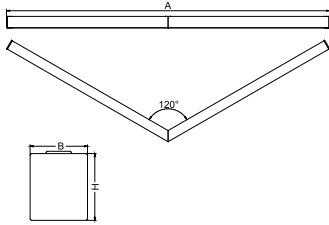

## Light and electrical data

Light source	LED
Luminous flux LED [lm]	4406
LED power [W]	23,4
Luminaire luminous flux [lm]	3319
Power of luminaire [W]	24,7
Luminaire's light efficiency [lm/W]	134,4
Color of the light [K]	3000
CRI	>80
SDCM (LED sources)	3
Beam angle [°]	(C0-C180) / (C90-C270) - 82,8° / 97,2°
Protection against electric shock	I
Protection degree	IP20
Voltage	220..240 V, 50..60 Hz
Lifetime of LED sources [h]	100000 (1) / 147000 (2)
Lx/By	L80/B10 (1) / L70/B50 (2)
Operating temperature range [°C]	5 ÷ 30
Driver	standard on/off (E)
Power factor cos φ	>0,95
Circuit load capacity	30 (B10), 48 (B16), 43 (C10), 70 (C16)

**Mechanical data**

Assembly	directly mounted to ceiling construction or surface mounted on slings using accessories
Material	aluminum
Color	anodised aluminum
Diffuser	Micro-PRM (micro-prismatic diffuser PMMA)
Impact resistant	IK04
Dimensions [mm]	590/590 x 63 x 74