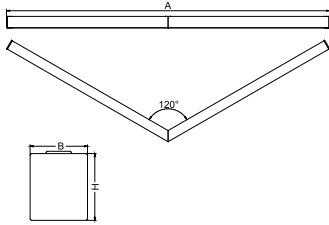

Product information

Category	Architectural luminaires
Family	SNAKE V LED
Name	SNAKE V LED 4400 MICRO-PRM E 24 830
Index	19.4093.3211.24
EAN	5901867474292

Light and electrical data

Light source	LED
Luminous flux LED [lm]	4406
LED power [W]	23,4
Luminaire luminous flux [lm]	3319
Power of luminaire [W]	24,7
Luminaire's light efficiency [lm/W]	134,4
Color of the light [K]	3000
CRI	>80
SDCM (LED sources)	3
Beam angle [°]	(C0-C180) / (C90-C270) - 82,8° / 97,2°
Protection against electric shock	I
Protection degree	IP20
Voltage	220..240 V, 50..60 Hz
Lifetime of LED sources [h]	100000 (1) / 147000 (2)
Lx/By	L80/B10 (1) / L70/B50 (2)
Operating temperature range [°C]	5 ÷ 30
Driver	standard on/off (E)
Power factor cos φ	>0,95
Circuit load capacity	30 (B10), 48 (B16), 43 (C10), 70 (C16)

Mechanical data

Assembly	directly mounted to ceiling construction or surface mounted on slings using accessories
Material	aluminum
Color	anodised aluminum
Diffuser	Micro-PRM (micro-prismatic diffuser PMMA)
Impact resistant	IK04
Dimensions [mm]	590/590 x 63 x 74

A graph of light

Accessories

Index 6E1-500KWAN1P-3
Name SUSPENSION NEW TYPE-A 24
LENGHT 1,5M WIRE 3X 1-POINT

Index 6E1-8670-B-1,5-3X
Name SUSPENSION NEW TYPE-F
LENGHT-1,5 METER WIRE 3X 1-
POINT

Index 19.3272.1205.00
Name SUSPENSION NEW TYPE-E
LENGHT-1,5 METER WITHOUT
WIRE 1-POINT

Index 6E1-500KWAN1P-B
Name SUSPENSION NEW TYPE-B 24
LENGHT 1,5M WITHOUT WIRE 1-
POINT