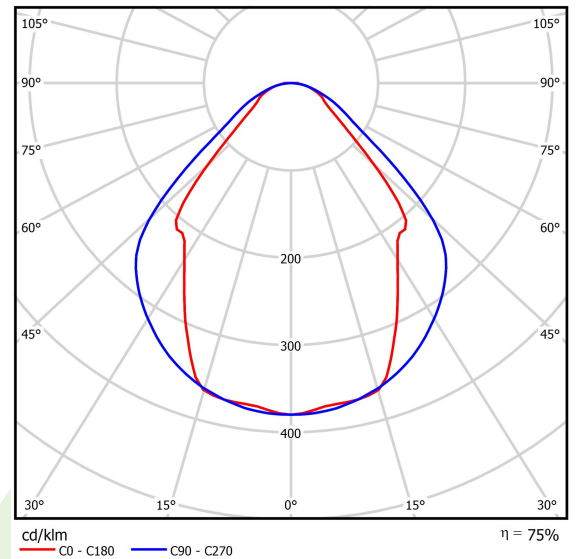

A graph of light