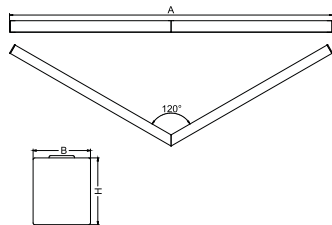

Product information

Category	Architectural luminaires
Family	SNAKE V LED
Name	SNAKE V LED 2600 MICRO-PRM E 24 840
Index	19.4093.3121.24

Light and electrical data

Light source	LED
Luminous flux LED [lm]	2617
LED power [W]	13,3
Luminaire luminous flux [lm]	1971
Power of luminaire [W]	14,4
Luminaire's light efficiency [lm/W]	136,9
Color of the light [K]	4000
CRI	>80
SDCM (LED sources)	3
Beam angle [°]	(C0-C180) / (C90-C270) - 82,8° / 97,2°
Protection against electric shock	I
Protection degree	IP20
Voltage	220..240 V, 50..60 Hz
Lifetime of LED sources [h]	100000 (1) / 147000 (2)
Lx/By	L80/B10 (1) / L70/B50 (2)
Operating temperature range [°C]	5 ÷ 30
Driver	standard on/off (E)
Power factor cos φ	>0,95
Circuit load capacity	46 (B10), 74 (B16), 72 (C10), 115 (C16)

Mechanical data

Assembly	directly mounted to ceiling construction or surface mounted on slings using accessories
Material	aluminum
Color	anodised aluminum
Diffuser	Micro-PRM (micro-prismatic diffuser PMMA)
Impact resistant	IK04
Weight [kg]	3,4
Dimensions [mm]	590/590 x 63 x 74

A graph of light

Accessories

Index 6E1-500KWAN1P-3

Name SUSPENSION NEW TYPE-A 24
LENGHT 1,5M WIRE 3X 1-POINT

Index 6E1-8670-B-1,5-3X

Name SUSPENSION NEW TYPE-F
LENGHT-1,5 METER WIRE 3X 1-
POINT

Index 19.3272.1205.00

Name SUSPENSION NEW TYPE-E
LENGHT-1,5 METER WITHOUT
WIRE 1-POINT

Index 6E1-500KWAN1P-B

Name SUSPENSION NEW TYPE-B 24
LENGHT 1,5M WITHOUT WIRE 1-
POINT