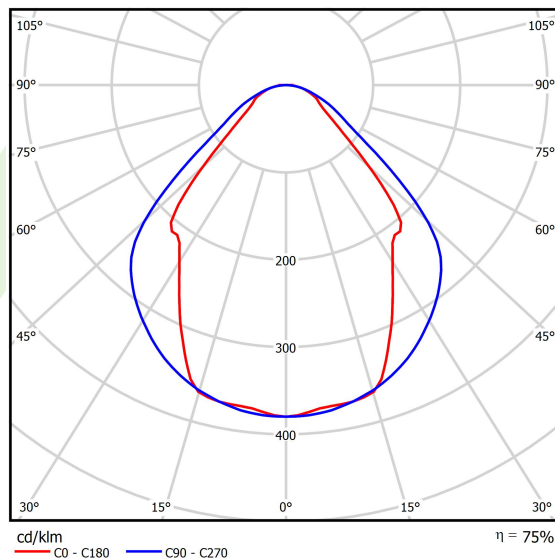

Mechanical data

Assembly	directly mounted to ceiling construction or surface mounted on slings using accessories
Material	aluminum
Color	anodised aluminum
Diffuser	Micro-PRM (micro-prismatic diffuser PMMA)
Impact resistant	IK04
Weight [kg]	3,4
Dimensions [mm]	590/590 x 63 x 74

A graph of light

Accessories

Index 6E1-500KWAN1P-3

Name SUSPENSION NEW TYPE-A 24
LENGHT 1,5M WIRE 3X 1-POINT

Index 6E1-8670-B-1,5-3X

Name SUSPENSION NEW TYPE-F
LENGHT-1,5 METER WIRE 3X 1-
POINT

Index 19.3272.1205.00

Name SUSPENSION NEW TYPE-E
LENGHT-1,5 METER WITHOUT
WIRE 1-POINT

Index 6E1-500KWAN1P-B

Name SUSPENSION NEW TYPE-B 24
LENGHT 1,5M WITHOUT WIRE 1-
POINT