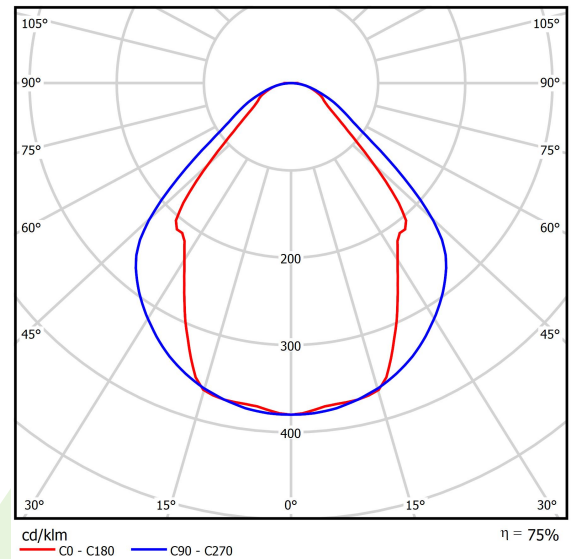

## Light and electrical data

Light source	LED
Luminous flux LED [lm]	2525
LED power [W]	13,3
Luminaire luminous flux [lm]	1902
Power of luminaire [W]	14,4
Luminaire's light efficiency [lm/W]	132,1
Color of the light [K]	3000
CRI	>80
SDCM (LED sources)	3
Beam angle [°]	(C0-C180) / (C90-C270) - 82,8° / 97,2°
Protection against electric shock	I
Protection degree	IP20
Voltage	220..240 V, 50..60 Hz
Lifetime of LED sources [h]	100000 (1) / 147000 (2)
Lx/By	L80/B10 (1) / L70/B50 (2)
Operating temperature range [°C]	5 ÷ 30
Driver	standard on/off (E)
Power factor cos φ	>0,95
Circuit load capacity	46 (B10), 74 (B16), 72 (C10), 115 (C16)

## A graph of light