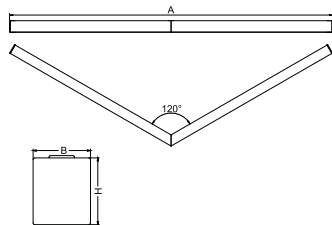

## Light and electrical data

Light source	LED
Luminous flux LED [lm]	2525
LED power [W]	13,3
Luminaire luminous flux [lm]	1902
Power of luminaire [W]	14,4
Luminaire's light efficiency [lm/W]	132,1
Color of the light [K]	3000
CRI	>80
SDCM (LED sources)	3
Beam angle [°]	(C0-C180) / (C90-C270) - 82,8° / 97,2°
Protection against electric shock	I
Protection degree	IP20
Voltage	220..240 V, 50..60 Hz
Lifetime of LED sources [h]	100000 (1) / 147000 (2)
Lx/By	L80/B10 (1) / L70/B50 (2)
Operating temperature range [°C]	5 ÷ 30
Driver	standard on/off (E)
Power factor cos φ	>0,95
Circuit load capacity	46 (B10), 74 (B16), 72 (C10), 115 (C16)

## Mechanical data

Assembly	directly mounted to ceiling construction or surface mounted on slings using accessories
Material	aluminum
Color	anodised aluminum
Diffuser	Micro-PRM (micro-prismatic diffuser PMMA)
Impact resistant	IK04
Weight [kg]	2,78
Dimensions [mm]	590/590 x 63 x 74