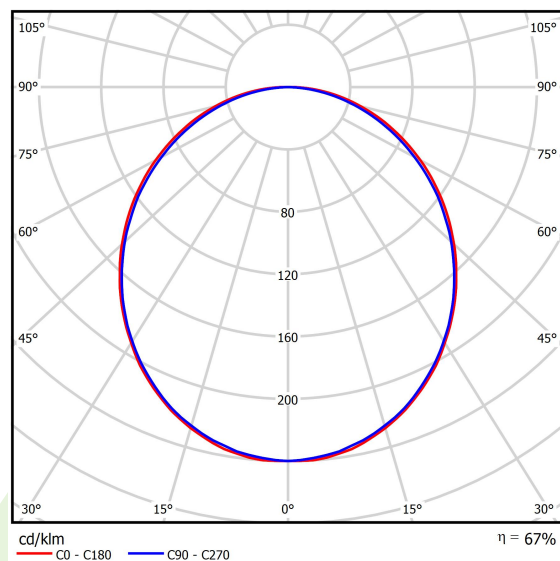

## Light and electrical data

Light source	LED
Luminous flux LED [lm]	9130
LED power [W]	46,8
Luminaire luminous flux [lm]	6086
Power of luminaire [W]	49,1
Luminaire's light efficiency [lm/W]	124
Color of the light [K]	4000
CRI	>80
SDCM (LED sources)	3
Beam angle [°]	(C0-C180) / (C90-C270) - 109° / 107,2°
Protection against electric shock	I
Protection degree	IP20
Voltage	220..240 V, 50..60 Hz
Lifetime of LED sources [h]	100000 (1) / 147000 (2)
Lx/By	L80/B10 (1) / L70/B50 (2)
Operating temperature range [°C]	5 ÷ 30
Driver	standard on/off (E)
Power factor cos φ	>0,95
Circuit load capacity	15 (B10), 25 (B16), 24 (C10), 38 (C16)

## A graph of light