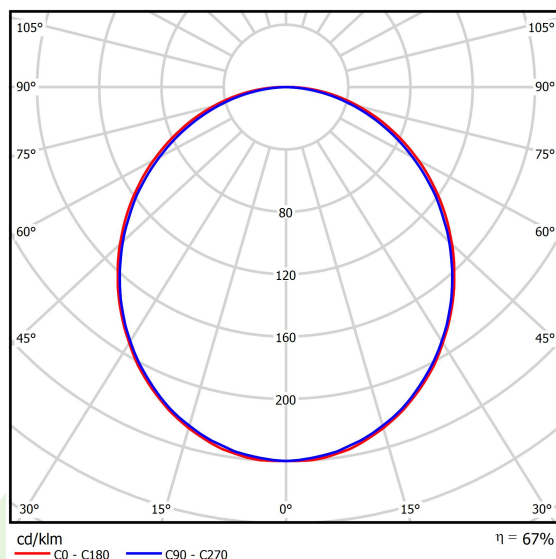

## Light and electrical data

Light source	LED
Luminous flux LED [lm]	9130
LED power [W]	46,8
Luminaire luminous flux [lm]	6086
Power of luminaire [W]	49,1
Luminaire's light efficiency [lm/W]	124
Color of the light [K]	4000
CRI	>80
SDCM (LED sources)	3
Beam angle [°]	(C0-C180) / (C90-C270) - 109° / 107,2°
Protection against electric shock	I
Protection degree	IP20
Voltage	220..240 V, 50..60 Hz
Lifetime of LED sources [h]	100000 (1) / 147000 (2)
Lx/By	L80/B10 (1) / L70/B50 (2)
Operating temperature range [°C]	5 ÷ 30
Driver	standard on/off (E)
Power factor cos φ	>0,95
Circuit load capacity	15 (B10), 25 (B16), 24 (C10), 38 (C16)

## A graph of light