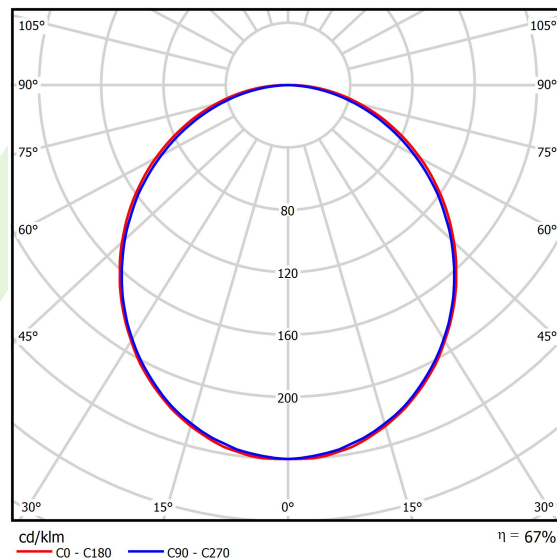

## Light and electrical data

Light source	LED
Luminous flux LED [lm]	9130
LED power [W]	46,8
Luminaire luminous flux [lm]	6086
Power of luminaire [W]	49,1
Luminaire's light efficiency [lm/W]	124
Color of the light [K]	4000
CRI	>80
SDCM (LED sources)	3
Beam angle [°]	(C0-C180) / (C90-C270) - 109° / 107,2°
Protection against electric shock	I
Protection degree	IP20
Voltage	220..240 V, 50..60 Hz
Lifetime of LED sources [h]	100000 (1) / 147000 (2)
Lx/By	L80/B10 (1) / L70/B50 (2)
Operating temperature range [°C]	5 ÷ 30
Driver	standard on/off (E)
Power factor cos φ	>0,95
Circuit load capacity	15 (B10), 25 (B16), 24 (C10), 38 (C16)

## A graph of light