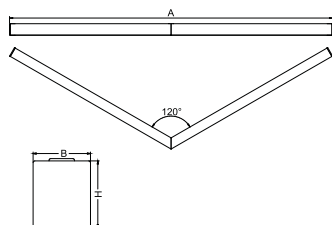

## Light and electrical data

Light source	LED
Luminous flux LED [lm]	9130
LED power [W]	46,8
Luminaire luminous flux [lm]	6086
Power of luminaire [W]	49,1
Luminaire's light efficiency [lm/W]	124
Color of the light [K]	4000
CRI	>80
SDCM (LED sources)	3
Beam angle [°]	(C0-C180) / (C90-C270) - 109° / 107,2°
Protection against electric shock	I
Protection degree	IP20
Voltage	220..240 V, 50..60 Hz
Lifetime of LED sources [h]	100000 (1) / 147000 (2)
Lx/By	L80/B10 (1) / L70/B50 (2)
Operating temperature range [°C]	5 ÷ 30
Driver	standard on/off (E)
Power factor cos φ	>0,95
Circuit load capacity	15 (B10), 25 (B16), 24 (C10), 38 (C16)

## Mechanical data

Assembly	directly mounted to ceiling construction or surface mounted on slings using accessories
Material	aluminum
Color	anodised aluminum
Diffuser	PLX (PMMA opal)
Impact resistant	IK04
Weight [kg]	7,12
Dimensions [mm]	1150/1150 x 63 x 74