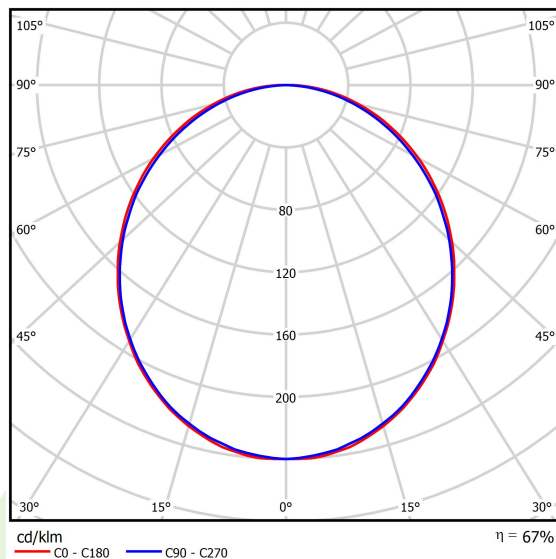

A graph of light