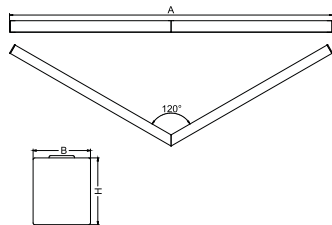

## Light and electrical data

Light source	LED
Luminous flux LED [lm]	9130
LED power [W]	46,8
Luminaire luminous flux [lm]	6086
Power of luminaire [W]	49,1
Luminaire's light efficiency [lm/W]	124
Color of the light [K]	4000
CRI	>80
SDCM (LED sources)	3
Beam angle [°]	(C0-C180) / (C90-C270) - 109° / 107,2°
Protection against electric shock	I
Protection degree	IP20
Voltage	220..240 V, 50..60 Hz
Lifetime of LED sources [h]	100000 (1) / 147000 (2)
Lx/By	L80/B10 (1) / L70/B50 (2)
Operating temperature range [°C]	5 ÷ 30
Driver	standard on/off (E)
Power factor cos φ	>0,95
Circuit load capacity	15 (B10), 25 (B16), 24 (C10), 38 (C16)

## Mechanical data

Assembly	directly mounted to ceiling construction or surface mounted on slings using accessories
Material	aluminum
Color	anodised aluminum
Diffuser	PLX (PMMA opal)
Impact resistant	IK04
Weight [kg]	7,12
Dimensions [mm]	1150/1150 x 63 x 74