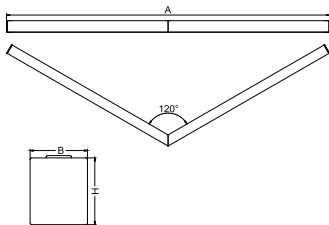

Product information

Category	Architectural luminaires
Family	SNAKE V LED
Name	SNAKE V LED 8800 PLX E 24 840
Index	19.4093.2421.24

Light and electrical data

Light source	LED
Luminous flux LED [lm]	9130
LED power [W]	46,8
Luminaire luminous flux [lm]	6086
Power of luminaire [W]	49,1
Luminaire's light efficiency [lm/W]	124
Color of the light [K]	4000
CRI	>80
SDCM (LED sources)	3
Beam angle [°]	(C0-C180) / (C90-C270) - 109° / 107,2°
Protection against electric shock	I
Protection degree	IP20
Voltage	220..240 V, 50..60 Hz
Lifetime of LED sources [h]	100000 (1) / 147000 (2)
Lx/By	L80/B10 (1) / L70/B50 (2)
Operating temperature range [°C]	5 ÷ 30
Driver	standard on/off (E)
Power factor cos φ	>0,95
Circuit load capacity	15 (B10), 25 (B16), 24 (C10), 38 (C16)

Mechanical data

Assembly	directly mounted to ceiling construction or surface mounted on slings using accessories
Material	aluminum
Color	anodised aluminum
Diffuser	PLX (PMMA opal)
Impact resistant	IK04
Weight [kg]	7,12
Dimensions [mm]	1150/1150 x 63 x 74

A graph of light

Accessories

Index 6E1-500KWAN1P-3

Name SUSPENSION NEW TYPE-A 24
LENGHT 1,5M WIRE 3X 1-POINT

Index 6E1-8670-B-1,5-3X

Name SUSPENSION NEW TYPE-F
LENGHT-1,5 METER WIRE 3X 1-
POINT

Index 19.3272.1205.00

Name SUSPENSION NEW TYPE-E
LENGHT-1,5 METER WITHOUT
WIRE 1-POINT

Index 6E1-500KWAN1P-B

Name SUSPENSION NEW TYPE-B 24
LENGHT 1,5M WITHOUT WIRE 1-
POINT