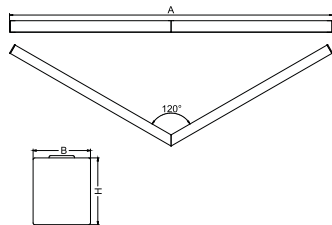

## Light and electrical data

Light source	LED
Luminous flux LED [lm]	8811
LED power [W]	46,8
Luminaire luminous flux [lm]	5873
Power of luminaire [W]	49,1
Luminaire's light efficiency [lm/W]	119,6
Color of the light [K]	3000
CRI	>80
SDCM (LED sources)	3
Beam angle [°]	(C0-C180) / (C90-C270) - 109° / 107,2°
Protection against electric shock	I
Protection degree	IP20
Voltage	220..240 V, 50..60 Hz
Lifetime of LED sources [h]	100000 (1) / 147000 (2)
Lx/By	L80/B10 (1) / L70/B50 (2)
Operating temperature range [°C]	5 ÷ 30
Driver	standard on/off (E)
Power factor cos φ	>0,95
Circuit load capacity	15 (B10), 25 (B16), 24 (C10), 38 (C16)

## Mechanical data

Assembly	directly mounted to ceiling construction or surface mounted on slings using accessories
Material	aluminum
Color	anodised aluminum
Diffuser	PLX (PMMA opal)
Impact resistant	IK04
Dimensions [mm]	1150/1150 x 63 x 74