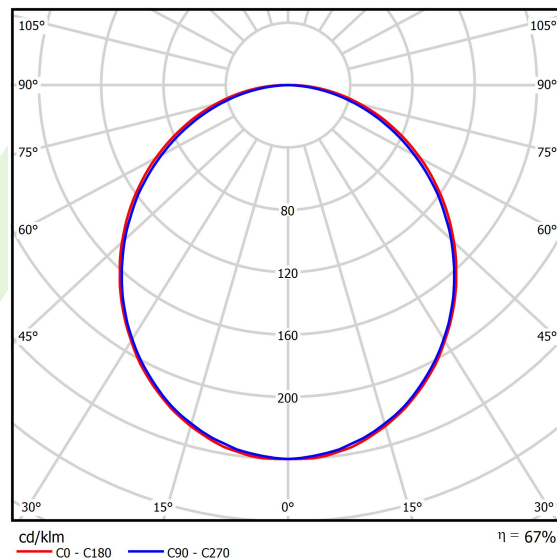

## Light and electrical data

Light source	LED
Luminous flux LED [lm]	8811
LED power [W]	46,8
Luminaire luminous flux [lm]	5873
Power of luminaire [W]	49,1
Luminaire's light efficiency [lm/W]	119,6
Color of the light [K]	3000
CRI	>80
SDCM (LED sources)	3
Beam angle [°]	(C0-C180) / (C90-C270) - 109° / 107,2°
Protection against electric shock	I
Protection degree	IP20
Voltage	220..240 V, 50..60 Hz
Lifetime of LED sources [h]	100000 (1) / 147000 (2)
Lx/By	L80/B10 (1) / L70/B50 (2)
Operating temperature range [°C]	5 ÷ 30
Driver	standard on/off (E)
Power factor cos φ	>0,95
Circuit load capacity	15 (B10), 25 (B16), 24 (C10), 38 (C16)

## A graph of light