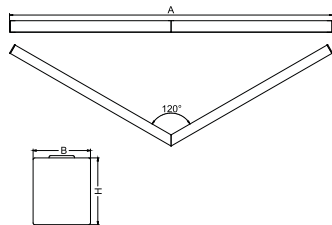

Product information

Category	Architectural luminaires
Family	SNAKE V LED
Name	SNAKE V LED 8800 PLX E 24 830
Index	19.4093.2411.24

Light and electrical data

Light source	LED
Luminous flux LED [lm]	8811
LED power [W]	46,8
Luminaire luminous flux [lm]	5873
Power of luminaire [W]	49,1
Luminaire's light efficiency [lm/W]	119,6
Color of the light [K]	3000
CRI	>80
SDCM (LED sources)	3
Beam angle [°]	(C0-C180) / (C90-C270) - 109° / 107,2°
Protection against electric shock	I
Protection degree	IP20
Voltage	220..240 V, 50..60 Hz
Lifetime of LED sources [h]	100000 (1) / 147000 (2)
Lx/By	L80/B10 (1) / L70/B50 (2)
Operating temperature range [°C]	5 ÷ 30
Driver	standard on/off (E)
Power factor cos φ	>0,95
Circuit load capacity	15 (B10), 25 (B16), 24 (C10), 38 (C16)

Mechanical data

Assembly	directly mounted to ceiling construction or surface mounted on slings using accessories
Material	aluminum
Color	anodised aluminum
Diffuser	PLX (PMMA opal)
Impact resistant	IK04
Dimensions [mm]	1150/1150 x 63 x 74

A graph of light

Accessories

Index 6E1-500KWAN1P-3

Name SUSPENSION NEW TYPE-A 24
LENGHT 1,5M WIRE 3X 1-POINT

Index 6E1-8670-B-1,5-3X

Name SUSPENSION NEW TYPE-F
LENGHT-1,5 METER WIRE 3X 1-
POINT

Index 19.3272.1205.00

Name SUSPENSION NEW TYPE-E
LENGHT-1,5 METER WITHOUT
WIRE 1-POINT

Index 6E1-500KWAN1P-B

Name SUSPENSION NEW TYPE-B 24
LENGHT 1,5M WITHOUT WIRE 1-
POINT