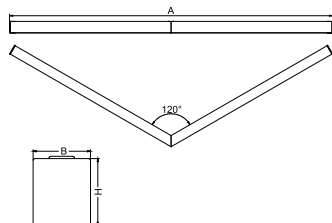

Product information

Category	Architectural luminaires
Family	SNAKE V LED
Name	SNAKE V LED 5200 PLX E 24 840
Index	19.4093.2321.24
EAN	5901867435675

Light and electrical data

Light source	LED
Luminous flux LED [lm]	5234
LED power [W]	26,6
Luminaire luminous flux [lm]	3489
Power of luminaire [W]	28,2
Luminaire's light efficiency [lm/W]	123,7
Color of the light [K]	4000
CRI	>80
SDCM (LED sources)	3
Beam angle [°]	(C0-C180) / (C90-C270) - 109° / 107,2°
Protection against electric shock	I
Protection degree	IP20
Voltage	220..240 V, 50..60 Hz
Lifetime of LED sources [h]	100000 (1) / 147000 (2)
Lx/By	L80/B10 (1) / L70/B50 (2)
Operating temperature range [°C]	5 ÷ 30
Driver	standard on/off (E)
Power factor cos φ	>0,95
Circuit load capacity	30 (B10), 48 (B16), 43 (C10), 70 (C16)

Mechanical data

Assembly	directly mounted to ceiling construction or surface mounted on slings using accessories
Material	aluminum
Color	anodised aluminum
Diffuser	PLX (PMMA opal)
Impact resistant	IK04
Weight [kg]	5
Dimensions [mm]	1150/1150 x 63 x 74

A graph of light

Accessories

Index 6E1-500KWAN1P-3

Name SUSPENSION NEW TYPE-A 24
LENGHT 1,5M WIRE 3X 1-POINT

Index 6E1-8670-B-1,5-3X

Name SUSPENSION NEW TYPE-F
LENGHT-1,5 METER WIRE 3X 1-
POINT

Index 19.3272.1205.00

Name SUSPENSION NEW TYPE-E
LENGHT-1,5 METER WITHOUT
WIRE 1-POINT

Index 6E1-500KWAN1P-B

Name SUSPENSION NEW TYPE-B 24
LENGHT 1,5M WITHOUT WIRE 1-
POINT