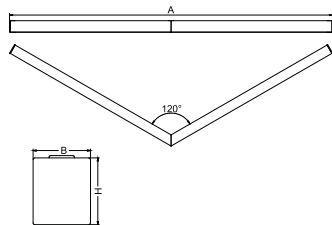

Product information

Category	Architectural luminaires
Family	SNAKE V LED
Name	SNAKE V LED 5200 PLX E 24 840
Index	19.4093.2321.24

Light and electrical data

Light source	LED
Luminous flux LED [lm]	5234
LED power [W]	26,6
Luminaire luminous flux [lm]	3489
Power of luminaire [W]	28,2
Luminaire's light efficiency [lm/W]	123,7
Color of the light [K]	4000
CRI	>80
SDCM (LED sources)	3
Beam angle [°]	(C0-C180) / (C90-C270) - 109° / 107,2°
Protection against electric shock	I
Protection degree	IP20
Voltage	220..240 V, 50..60 Hz
Lifetime of LED sources [h]	100000 (1) / 147000 (2)
Lx/By	L80/B10 (1) / L70/B50 (2)
Operating temperature range [°C]	5 ÷ 30
Driver	standard on/off (E)
Power factor cos φ	>0,95
Circuit load capacity	30 (B10), 48 (B16), 43 (C10), 70 (C16)

Mechanical data

Assembly	directly mounted to ceiling construction or surface mounted on slings using accessories
Material	aluminum
Color	anodised aluminum
Diffuser	PLX (PMMA opal)
Impact resistant	IK04
Weight [kg]	5
Dimensions [mm]	1150/1150 x 63 x 74

A graph of light

Accessories

Index 6E1-500KWAN1P-3

Name SUSPENSION NEW TYPE-A 24
LENGHT 1,5M WIRE 3X 1-POINT

Index 6E1-8670-B-1,5-3X

Name SUSPENSION NEW TYPE-F
LENGHT-1,5 METER WIRE 3X 1-
POINT

Index 19.3272.1205.00

Name SUSPENSION NEW TYPE-E
LENGHT-1,5 METER WITHOUT
WIRE 1-POINT

Index 6E1-500KWAN1P-B

Name SUSPENSION NEW TYPE-B 24
LENGHT 1,5M WITHOUT WIRE 1-
POINT