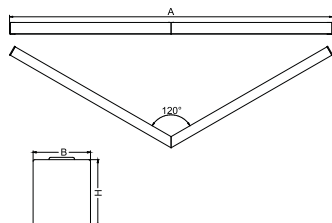

Product information

Category	Architectural luminaires
Family	SNAKE V LED
Name	SNAKE V LED 5200 PLX E 24 840
Index	19.4093.2321.24
EAN	5901867435675

Light and electrical data

Light source	LED
Luminous flux LED [lm]	5234
LED power [W]	26,6
Luminaire luminous flux [lm]	3489
Power of luminaire [W]	28,2
Luminaire's light efficiency [lm/W]	123,7
Color of the light [K]	4000
CRI	>80
SDCM (LED sources)	3
Beam angle [°]	(C0-C180) / (C90-C270) - 109° / 107,2°
Protection against electric shock	I
Protection degree	IP20
Voltage	220..240 V, 50..60 Hz
Lifetime of LED sources [h]	100000 (1) / 147000 (2)
Lx/By	L80/B10 (1) / L70/B50 (2)
Operating temperature range [°C]	5 ÷ 30
Driver	standard on/off (E)
Power factor cos φ	>0,95
Circuit load capacity	30 (B10), 48 (B16), 43 (C10), 70 (C16)

Mechanical data

Assembly	directly mounted to ceiling construction or surface mounted on slings using accessories
Material	aluminum
Color	anodised aluminum
Diffuser	PLX (PMMA opal)
Impact resistant	IK04
Weight [kg]	5
Dimensions [mm]	1150/1150 x 63 x 74

A graph of light

Accessories

Index 6E1-500KWAN1P-3

Name SUSPENSION NEW TYPE-A 24
LENGHT 1,5M WIRE 3X 1-POINT

Index 6E1-8670-B-1,5-3X

Name SUSPENSION NEW TYPE-F
LENGHT-1,5 METER WIRE 3X 1-
POINT

Index 19.3272.1205.00

Name SUSPENSION NEW TYPE-E
LENGHT-1,5 METER WITHOUT
WIRE 1-POINT

Index 6E1-500KWAN1P-B

Name SUSPENSION NEW TYPE-B 24
LENGHT 1,5M WITHOUT WIRE 1-
POINT