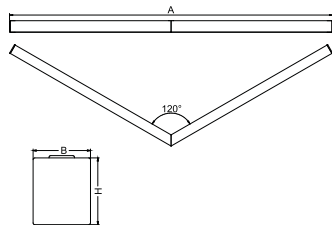

Product information

Category	Architectural luminaires
Family	SNAKE V LED
Name	SNAKE V LED 5200 PLX E 24 830
Index	19.4093.2311.24

Light and electrical data

Light source	LED
Luminous flux LED [lm]	5051
LED power [W]	26,6
Luminaire luminous flux [lm]	3367
Power of luminaire [W]	28,2
Luminaire's light efficiency [lm/W]	119,4
Color of the light [K]	3000
CRI	>80
SDCM (LED sources)	3
Beam angle [°]	(C0-C180) / (C90-C270) - 109° / 107,2°
Protection against electric shock	I
Protection degree	IP20
Voltage	220..240 V, 50..60 Hz
Lifetime of LED sources [h]	100000 (1) / 147000 (2)
Lx/By	L80/B10 (1) / L70/B50 (2)
Operating temperature range [°C]	5 ÷ 30
Driver	standard on/off (E)
Power factor cos φ	>0,95
Circuit load capacity	30 (B10), 48 (B16), 43 (C10), 70 (C16)

Mechanical data

Assembly	directly mounted to ceiling construction or surface mounted on slings using accessories
Material	aluminum
Color	anodised aluminum
Diffuser	PLX (PMMA opal)
Impact resistant	IK04
Weight [kg]	5,12
Dimensions [mm]	1150/1150 x 63 x 74

A graph of light

Accessories

Index 6E1-500KWAN1P-3

Name SUSPENSION NEW TYPE-A 24
LENGHT 1,5M WIRE 3X 1-POINT

Index 6E1-8670-B-1,5-3X

Name SUSPENSION NEW TYPE-F
LENGHT-1,5 METER WIRE 3X 1-
POINT

Index 19.3272.1205.00

Name SUSPENSION NEW TYPE-E
LENGHT-1,5 METER WITHOUT
WIRE 1-POINT

Index 6E1-500KWAN1P-B

Name SUSPENSION NEW TYPE-B 24
LENGHT 1,5M WITHOUT WIRE 1-
POINT