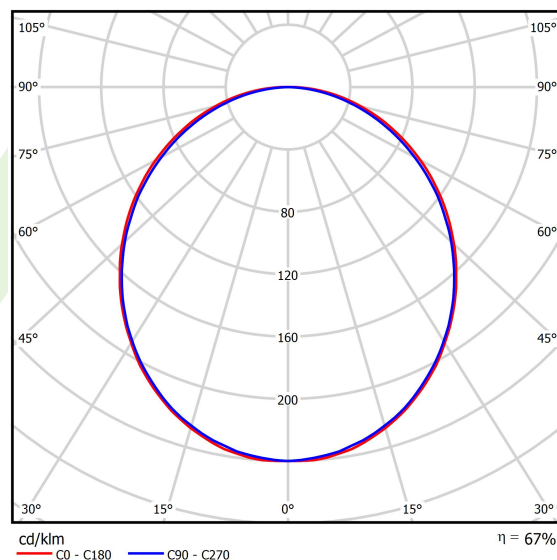

Mechanical data

Assembly	directly mounted to ceiling construction or surface mounted on slings using accessories
Material	aluminum
Color	anodised aluminum
Diffuser	PLX (PMMA opal)
Impact resistant	IK04
Weight [kg]	5,12
Dimensions [mm]	1150/1150 x 63 x 74

A graph of light

Accessories

Index 6E1-500KWAN1P-3

Name SUSPENSION NEW TYPE-A 24
LENGHT 1,5M WIRE 3X 1-POINT

Index 6E1-8670-B-1,5-3X

Name SUSPENSION NEW TYPE-F
LENGHT-1,5 METER WIRE 3X 1-
POINT

Index 19.3272.1205.00

Name SUSPENSION NEW TYPE-E
LENGHT-1,5 METER WITHOUT
WIRE 1-POINT

Index 6E1-500KWAN1P-B

Name SUSPENSION NEW TYPE-B 24
LENGHT 1,5M WITHOUT WIRE 1-
POINT