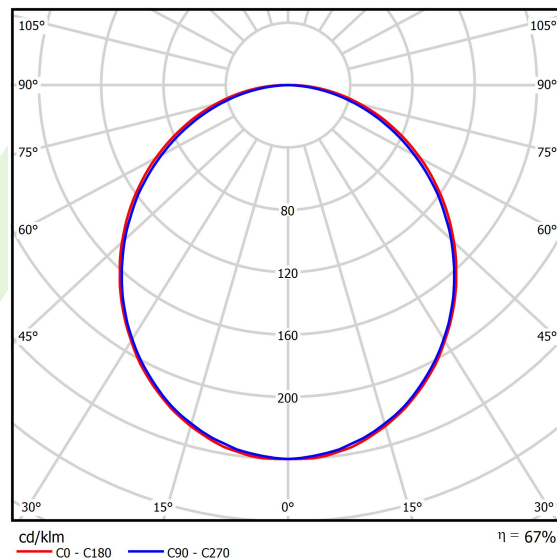

Mechanical data

Assembly	directly mounted to ceiling construction or surface mounted on slings using accessories
Material	aluminum
Color	anodised aluminum
Diffuser	PLX (PMMA opal)
Impact resistant	IK04
Weight [kg]	5,12
Dimensions [mm]	1150/1150 x 63 x 74

A graph of light

Accessories

Index 6E1-500KWAN1P-3

Name SUSPENSION NEW TYPE-A 24
LENGHT 1,5M WIRE 3X 1-POINT

Index 6E1-8670-B-1,5-3X

Name SUSPENSION NEW TYPE-F
LENGHT-1,5 METER WIRE 3X 1-
POINT

Index 19.3272.1205.00

Name SUSPENSION NEW TYPE-E
LENGHT-1,5 METER WITHOUT
WIRE 1-POINT

Index 6E1-500KWAN1P-B

Name SUSPENSION NEW TYPE-B 24
LENGHT 1,5M WITHOUT WIRE 1-
POINT