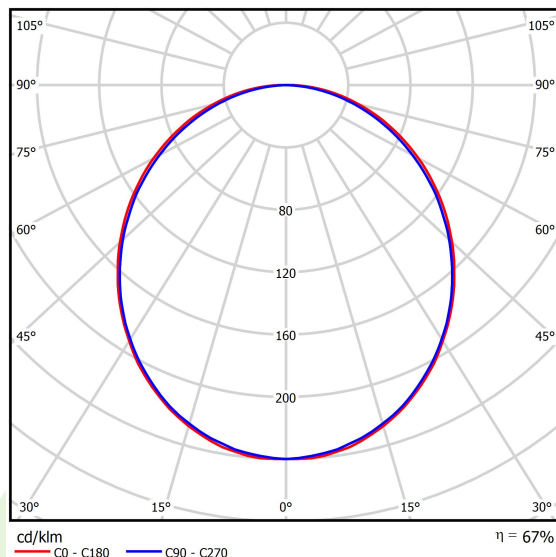

A graph of light