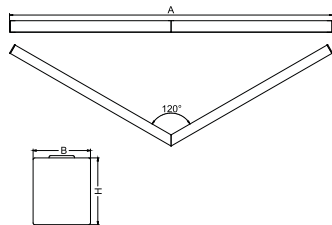

Product information

Category	Architectural luminaires
Family	SNAKE V LED
Name	SNAKE V LED 4400 PLX E 24 840
Index	19.4093.1221.24

Light and electrical data

Light source	LED
Luminous flux LED [lm]	4565
LED power [W]	23,4
Luminaire luminous flux [lm]	3043
Power of luminaire [W]	24,7
Luminaire's light efficiency [lm/W]	123,2
Color of the light [K]	4000
CRI	>80
SDCM (LED sources)	3
Beam angle [°]	(C0-C180) / (C90-C270) - 109° / 107,2°
Protection against electric shock	I
Protection degree	IP20
Voltage	220..240 V, 50..60 Hz
Lifetime of LED sources [h]	100000 (1) / 147000 (2)
Lx/By	L80/B10 (1) / L70/B50 (2)
Operating temperature range [°C]	5 ÷ 30
Driver	standard on/off (E)
Power factor cos φ	>0,95
Circuit load capacity	30 (B10), 48 (B16), 43 (C10), 70 (C16)

Mechanical data

Assembly	directly mounted to ceiling construction or surface mounted on slings using accessories
Material	aluminum
Color	anodised aluminum
Diffuser	PLX (PMMA opal)
Impact resistant	IK04
Dimensions [mm]	590/590 x 63 x 74

A graph of light

Accessories

Index 6E1-500KWAN1P-3

Name SUSPENSION NEW TYPE-A 24
LENGHT 1,5M WIRE 3X 1-POINT

Index 6E1-8670-B-1,5-3X

Name SUSPENSION NEW TYPE-F
LENGHT-1,5 METER WIRE 3X 1-
POINT

Index 19.3272.1205.00

Name SUSPENSION NEW TYPE-E
LENGHT-1,5 METER WITHOUT
WIRE 1-POINT

Index 6E1-500KWAN1P-B

Name SUSPENSION NEW TYPE-B 24
LENGHT 1,5M WITHOUT WIRE 1-
POINT