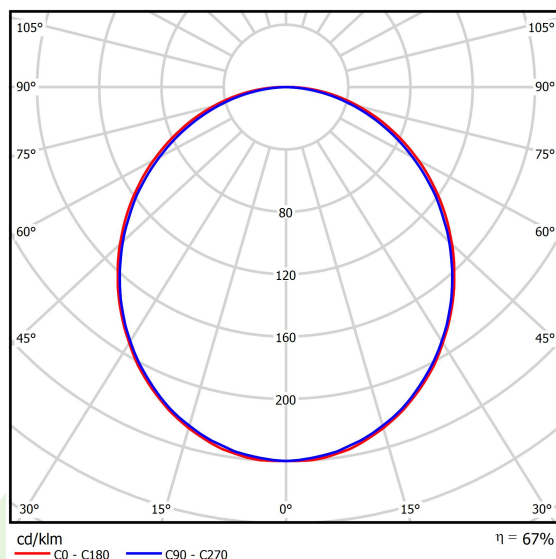

A graph of light