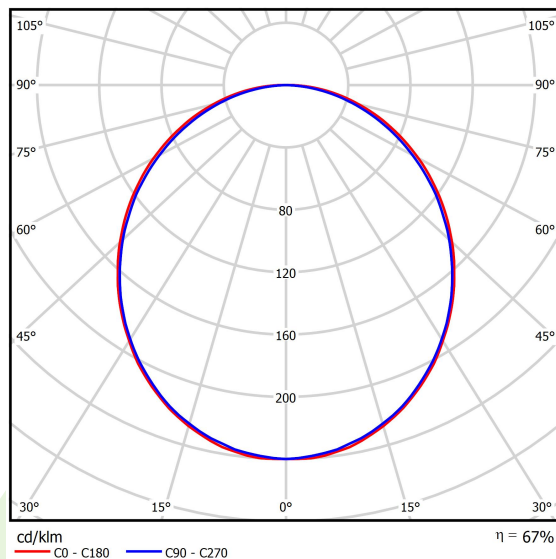

## Light and electrical data

Light source	LED
Luminous flux LED [lm]	4406
LED power [W]	23,4
Luminaire luminous flux [lm]	2937
Power of luminaire [W]	24,7
Luminaire's light efficiency [lm/W]	118,9
Color of the light [K]	3000
CRI	>80
SDCM (LED sources)	3
Beam angle [°]	(C0-C180) / (C90-C270) - 109° / 107,2°
Protection against electric shock	I
Protection degree	IP20
Voltage	220..240 V, 50..60 Hz
Lifetime of LED sources [h]	100000 (1) / 147000 (2)
Lx/By	L80/B10 (1) / L70/B50 (2)
Operating temperature range [°C]	5 ÷ 30
Driver	standard on/off (E)
Power factor cos φ	>0,95
Circuit load capacity	30 (B10), 48 (B16), 43 (C10), 70 (C16)

## A graph of light