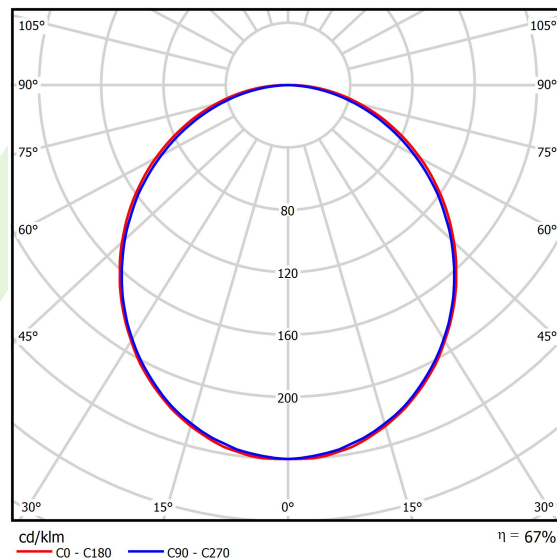

Mechanical data

Assembly	directly mounted to ceiling construction or surface mounted on slings using accessories
Material	aluminum
Color	anodised aluminum
Diffuser	PLX (PMMA opal)
Impact resistant	IK04
Weight [kg]	2,7
Dimensions [mm]	590/590 x 63 x 74

A graph of light

Accessories

Index 6E1-500KWAN1P-3

Name SUSPENSION NEW TYPE-A 24
LENGHT 1,5M WIRE 3X 1-POINT

Index 6E1-8670-B-1,5-3X

Name SUSPENSION NEW TYPE-F
LENGHT-1,5 METER WIRE 3X 1-
POINT

Index 19.3272.1205.00

Name SUSPENSION NEW TYPE-E
LENGHT-1,5 METER WITHOUT
WIRE 1-POINT

Index 6E1-500KWAN1P-B

Name SUSPENSION NEW TYPE-B 24
LENGHT 1,5M WITHOUT WIRE 1-
POINT