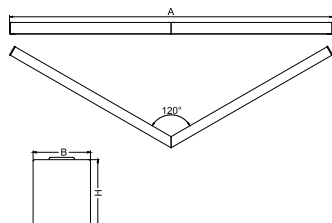

Product information

Category	Architectural luminaires
Family	SNAKE V LED
Name	SNAKE V LED 4400 PLX E 24 830
Index	19.4093.1211.24
EAN	5901867474308

Light and electrical data

Light source	LED
Luminous flux LED [lm]	4406
LED power [W]	23,4
Luminaire luminous flux [lm]	2937
Power of luminaire [W]	24,7
Luminaire's light efficiency [lm/W]	118,9
Color of the light [K]	3000
CRI	>80
SDCM (LED sources)	3
Beam angle [°]	(C0-C180) / (C90-C270) - 109° / 107,2°
Protection against electric shock	I
Protection degree	IP20
Voltage	220..240 V, 50..60 Hz
Lifetime of LED sources [h]	100000 (1) / 147000 (2)
Lx/By	L80/B10 (1) / L70/B50 (2)
Operating temperature range [°C]	5 ÷ 30
Driver	standard on/off (E)
Power factor cos φ	>0,95
Circuit load capacity	30 (B10), 48 (B16), 43 (C10), 70 (C16)

Mechanical data

Assembly	directly mounted to ceiling construction or surface mounted on slings using accessories
Material	aluminum
Color	anodised aluminum
Diffuser	PLX (PMMA opal)
Impact resistant	IK04
Weight [kg]	2,7
Dimensions [mm]	590/590 x 63 x 74

A graph of light

Accessories

Index 6E1-500KWAN1P-3

Name SUSPENSION NEW TYPE-A 24
LENGHT 1,5M WIRE 3X 1-POINT

Index 6E1-8670-B-1,5-3X

Name SUSPENSION NEW TYPE-F
LENGHT-1,5 METER WIRE 3X 1-
POINT

Index 19.3272.1205.00

Name SUSPENSION NEW TYPE-E
LENGHT-1,5 METER WITHOUT
WIRE 1-POINT

Index 6E1-500KWAN1P-B

Name SUSPENSION NEW TYPE-B 24
LENGHT 1,5M WITHOUT WIRE 1-
POINT