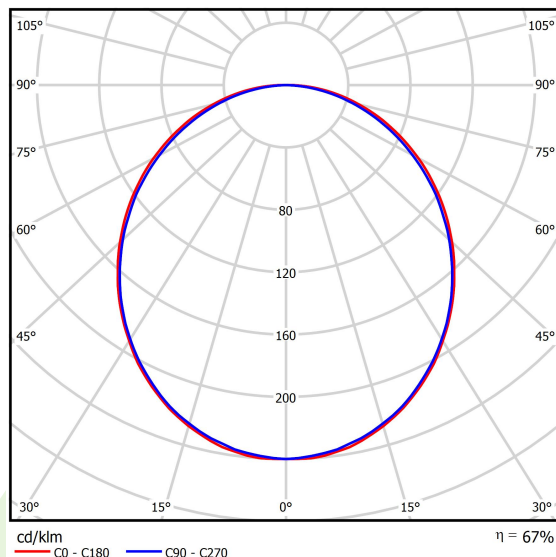

## Light and electrical data

Light source	LED
Luminous flux LED [lm]	2617
LED power [W]	13,3
Luminaire luminous flux [lm]	1744
Power of luminaire [W]	14,4
Luminaire's light efficiency [lm/W]	121,1
Color of the light [K]	4000
CRI	>80
SDCM (LED sources)	3
Beam angle [°]	(C0-C180) / (C90-C270) - 109° / 107,2°
Protection against electric shock	I
Protection degree	IP20
Voltage	220..240 V, 50..60 Hz
Lifetime of LED sources [h]	100000 (1) / 147000 (2)
Lx/By	L80/B10 (1) / L70/B50 (2)
Operating temperature range [°C]	5 ÷ 30
Driver	standard on/off (E)
Power factor cos φ	>0,95
Circuit load capacity	46 (B10), 74 (B16), 72 (C10), 115 (C16)

## A graph of light