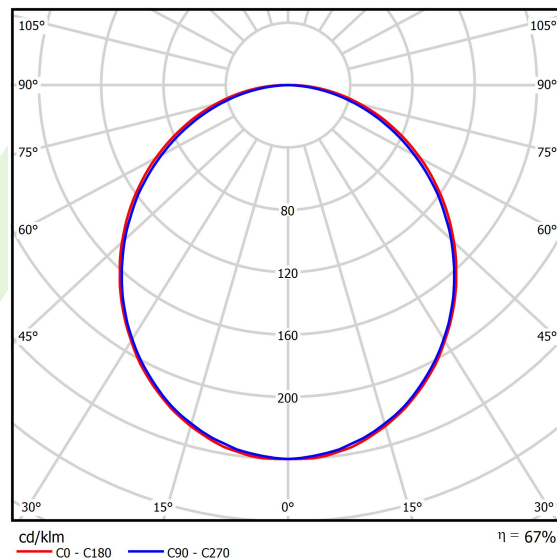

## Light and electrical data

Light source	LED
Luminous flux LED [lm]	2617
LED power [W]	13,3
Luminaire luminous flux [lm]	1744
Power of luminaire [W]	14,4
Luminaire's light efficiency [lm/W]	121,1
Color of the light [K]	4000
CRI	>80
SDCM (LED sources)	3
Beam angle [°]	(C0-C180) / (C90-C270) - 109° / 107,2°
Protection against electric shock	I
Protection degree	IP20
Voltage	220..240 V, 50..60 Hz
Lifetime of LED sources [h]	100000 (1) / 147000 (2)
Lx/By	L80/B10 (1) / L70/B50 (2)
Operating temperature range [°C]	5 ÷ 30
Driver	standard on/off (E)
Power factor cos φ	>0,95
Circuit load capacity	46 (B10), 74 (B16), 72 (C10), 115 (C16)

## A graph of light