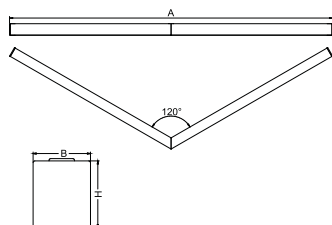

## Light and electrical data

Light source	LED
Luminous flux LED [lm]	2525
LED power [W]	13,3
Luminaire luminous flux [lm]	1683
Power of luminaire [W]	14,4
Luminaire's light efficiency [lm/W]	116,9
Color of the light [K]	3000
CRI	>80
SDCM (LED sources)	3
Beam angle [°]	(C0-C180) / (C90-C270) - 109° / 107,2°
Protection against electric shock	I
Protection degree	IP20
Voltage	220..240 V, 50..60 Hz
Lifetime of LED sources [h]	100000 (1) / 147000 (2)
Lx/By	L80/B10 (1) / L70/B50 (2)
Operating temperature range [°C]	5 ÷ 30
Driver	standard on/off (E)
Power factor cos φ	>0,95
Circuit load capacity	46 (B10), 74 (B16), 72 (C10), 115 (C16)

## Mechanical data

Assembly	directly mounted to ceiling construction or surface mounted on slings using accessories
Material	aluminum
Color	anodised aluminum
Diffuser	PLX (PMMA opal)
Impact resistant	IK04
Weight [kg]	2,77
Dimensions [mm]	590/590 x 63 x 74