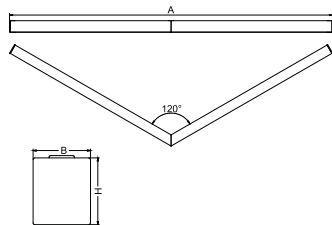

Product information

Category	Architectural luminaires
Family	SNAKE V LED
Name	SNAKE V LED 2600 PLX E 24 830
Index	19.4093.1111.24

Light and electrical data

Light source	LED
Luminous flux LED [lm]	2525
LED power [W]	13,3
Luminaire luminous flux [lm]	1683
Power of luminaire [W]	14,4
Luminaire's light efficiency [lm/W]	116,9
Color of the light [K]	3000
CRI	>80
SDCM (LED sources)	3
Beam angle [°]	(C0-C180) / (C90-C270) - 109° / 107,2°
Protection against electric shock	I
Protection degree	IP20
Voltage	220..240 V, 50..60 Hz
Lifetime of LED sources [h]	100000 (1) / 147000 (2)
Lx/By	L80/B10 (1) / L70/B50 (2)
Operating temperature range [°C]	5 ÷ 30
Driver	standard on/off (E)
Power factor cos φ	>0,95
Circuit load capacity	46 (B10), 74 (B16), 72 (C10), 115 (C16)

Mechanical data

Assembly	directly mounted to ceiling construction or surface mounted on slings using accessories
Material	aluminum
Color	anodised aluminum
Diffuser	PLX (PMMA opal)
Impact resistant	IK04
Weight [kg]	2,77
Dimensions [mm]	590/590 x 63 x 74

A graph of light

Accessories

Index 6E1-500KWAN1P-3

Name SUSPENSION NEW TYPE-A 24
LENGHT 1,5M WIRE 3X 1-POINT

Index 6E1-8670-B-1,5-3X

Name SUSPENSION NEW TYPE-F
LENGHT-1,5 METER WIRE 3X 1-
POINT

Index 19.3272.1205.00

Name SUSPENSION NEW TYPE-E
LENGHT-1,5 METER WITHOUT
WIRE 1-POINT

Index 6E1-500KWAN1P-B

Name SUSPENSION NEW TYPE-B 24
LENGHT 1,5M WITHOUT WIRE 1-
POINT