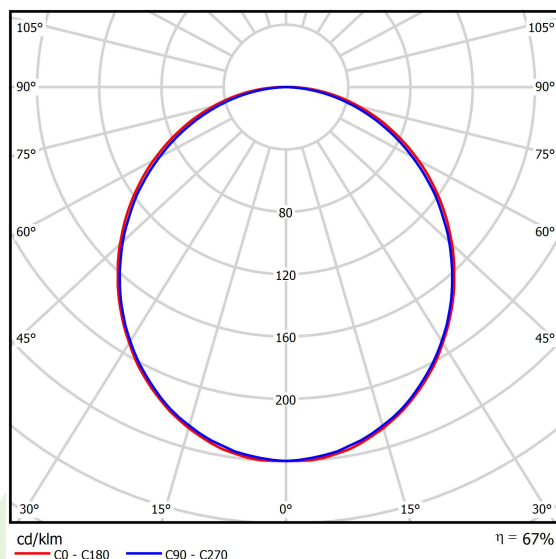

## Light and electrical data

Light source	LED
Luminous flux LED [lm]	2525
LED power [W]	13,3
Luminaire luminous flux [lm]	1683
Power of luminaire [W]	14,4
Luminaire's light efficiency [lm/W]	116,9
Color of the light [K]	3000
CRI	>80
SDCM (LED sources)	3
Beam angle [°]	(C0-C180) / (C90-C270) - 109° / 107,2°
Protection against electric shock	I
Protection degree	IP20
Voltage	220..240 V, 50..60 Hz
Lifetime of LED sources [h]	100000 (1) / 147000 (2)
Lx/By	L80/B10 (1) / L70/B50 (2)
Operating temperature range [°C]	5 ÷ 30
Driver	standard on/off (E)
Power factor cos φ	>0,95
Circuit load capacity	46 (B10), 74 (B16), 72 (C10), 115 (C16)

## A graph of light