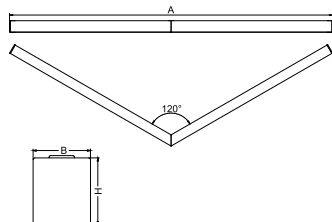

Product information

Category	Architectural luminaires
Family	SNAKE V LED
Name	SNAKE V LED 8800 MICRO-PRM E 24 840
Index	19.4093.4421.24

Light and electrical data

Light source	LED
Luminous flux LED [lm]	9130
LED power [W]	46,8
Luminaire luminous flux [lm]	6877
Power of luminaire [W]	49,1
Luminaire's light efficiency [lm/W]	140,1
Color of the light [K]	4000
CRI	>80
SDCM (LED sources)	3
Beam angle [°]	(C0-C180) / (C90-C270) - 82,8° / 97,2°
Protection against electric shock	I
Protection degree	IP20
Voltage	220..240 V, 50..60 Hz
Lifetime of LED sources [h]	100000 (1) / 147000 (2)
Lx/By	L80/B10 (1) / L70/B50 (2)
Operating temperature range [°C]	5 ÷ 30
Driver	standard on/off (E)
Power factor cos φ	>0,95
Circuit load capacity	15 (B10), 25 (B16), 24 (C10), 38 (C16)

Mechanical data

Assembly	directly mounted to ceiling construction or surface mounted on slings using accessories
Material	aluminum
Color	anodised aluminum
Diffuser	Micro-PRM (micro-prismatic diffuser PMMA)
Impact resistant	IK04
Dimensions [mm]	1150/1150 x 63 x 74

A graph of light

Accessories

Index 6E1-500KWAN1P-3

Name SUSPENSION NEW TYPE-A 24
LENGHT 1,5M WIRE 3X 1-POINT

Index 6E1-8670-B-1,5-3X

Name SUSPENSION NEW TYPE-F
LENGHT-1,5 METER WIRE 3X 1-
POINT

Index 19.3272.1205.00

Name SUSPENSION NEW TYPE-E
LENGHT-1,5 METER WITHOUT
WIRE 1-POINT

Index 6E1-500KWAN1P-B

Name SUSPENSION NEW TYPE-B 24
LENGHT 1,5M WITHOUT WIRE 1-
POINT