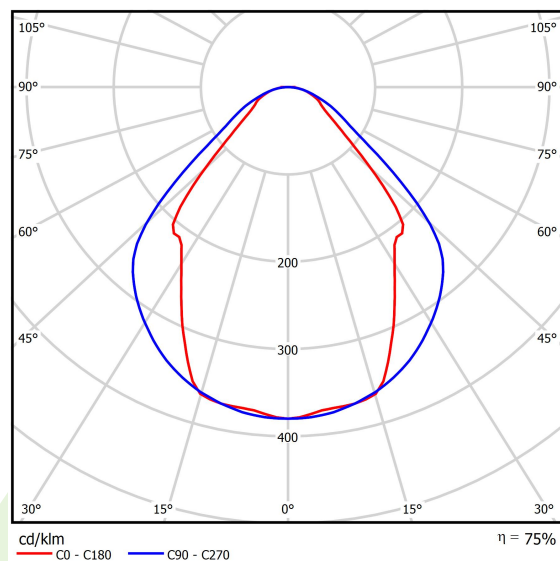

## Light and electrical data

Light source	LED
Luminous flux LED [lm]	9130
LED power [W]	46,8
Luminaire luminous flux [lm]	6877
Power of luminaire [W]	49,1
Luminaire's light efficiency [lm/W]	140,1
Color of the light [K]	4000
CRI	>80
SDCM (LED sources)	3
Beam angle [°]	(C0-C180) / (C90-C270) - 82,8° / 97,2°
Protection against electric shock	I
Protection degree	IP20
Voltage	220..240 V, 50..60 Hz
Lifetime of LED sources [h]	100000 (1) / 147000 (2)
Lx/By	L80/B10 (1) / L70/B50 (2)
Operating temperature range [°C]	5 ÷ 30
Driver	standard on/off (E)
Power factor cos φ	>0,95
Circuit load capacity	15 (B10), 25 (B16), 24 (C10), 38 (C16)

## A graph of light