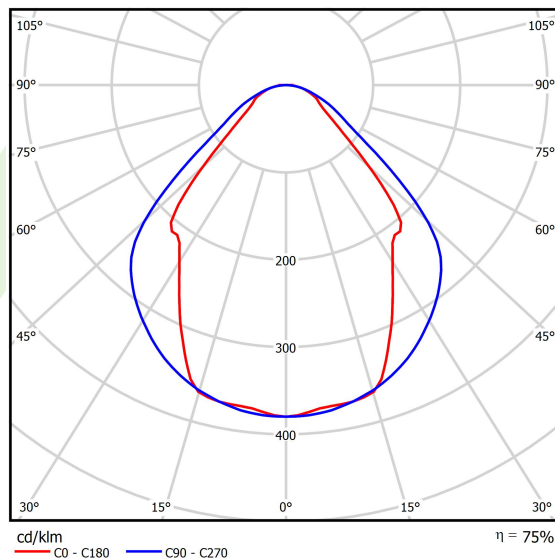

## Light and electrical data

Light source	LED
Luminous flux LED [lm]	9130
LED power [W]	46,8
Luminaire luminous flux [lm]	6877
Power of luminaire [W]	49,1
Luminaire's light efficiency [lm/W]	140,1
Color of the light [K]	4000
CRI	>80
SDCM (LED sources)	3
Beam angle [°]	(C0-C180) / (C90-C270) - 82,8° / 97,2°
Protection against electric shock	I
Protection degree	IP20
Voltage	220..240 V, 50..60 Hz
Lifetime of LED sources [h]	100000 (1) / 147000 (2)
Lx/By	L80/B10 (1) / L70/B50 (2)
Operating temperature range [°C]	5 ÷ 30
Driver	standard on/off (E)
Power factor cos φ	>0,95
Circuit load capacity	15 (B10), 25 (B16), 24 (C10), 38 (C16)

## A graph of light