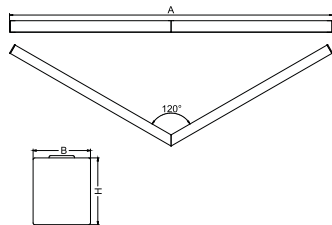

Mechanical data

Assembly	directly mounted to ceiling construction or surface mounted on slings using accessories
Material	aluminum
Color	anodised aluminum
Diffuser	Micro-PRM (micro-prismatic diffuser PMMA)
Impact resistant	IK04
Dimensions [mm]	1150/1150 x 63 x 74