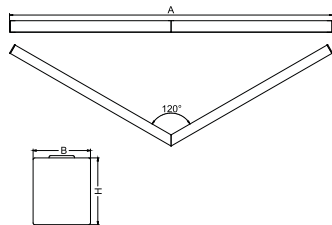

Product information

Category	Architectural luminaires
Family	SNAKE V LED
Name	SNAKE V LED 8800 MICRO-PRM E 24 840
Index	19.4093.4421.24

Light and electrical data

Light source	LED
Luminous flux LED [lm]	9130
LED power [W]	46,8
Luminaire luminous flux [lm]	6877
Power of luminaire [W]	49,1
Luminaire's light efficiency [lm/W]	140,1
Color of the light [K]	4000
CRI	>80
SDCM (LED sources)	3
Beam angle [°]	(C0-C180) / (C90-C270) - 82,8° / 97,2°
Protection against electric shock	I
Protection degree	IP20
Voltage	220..240 V, 50..60 Hz
Lifetime of LED sources [h]	100000 (1) / 147000 (2)
Lx/By	L80/B10 (1) / L70/B50 (2)
Operating temperature range [°C]	5 ÷ 30
Driver	standard on/off (E)
Power factor cos φ	>0,95
Circuit load capacity	15 (B10), 25 (B16), 24 (C10), 38 (C16)

Mechanical data

Assembly	directly mounted to ceiling construction or surface mounted on slings using accessories
Material	aluminum
Color	anodised aluminum
Diffuser	Micro-PRM (micro-prismatic diffuser PMMA)
Impact resistant	IK04
Dimensions [mm]	1150/1150 x 63 x 74

A graph of light

Accessories

Index 6E1-500KWAN1P-3

Name SUSPENSION NEW TYPE-A 24
LENGHT 1,5M WIRE 3X 1-POINT

Index 6E1-8670-B-1,5-3X

Name SUSPENSION NEW TYPE-F
LENGHT-1,5 METER WIRE 3X 1-
POINT

Index 19.3272.1205.00

Name SUSPENSION NEW TYPE-E
LENGHT-1,5 METER WITHOUT
WIRE 1-POINT

Index 6E1-500KWAN1P-B

Name SUSPENSION NEW TYPE-B 24
LENGHT 1,5M WITHOUT WIRE 1-
POINT