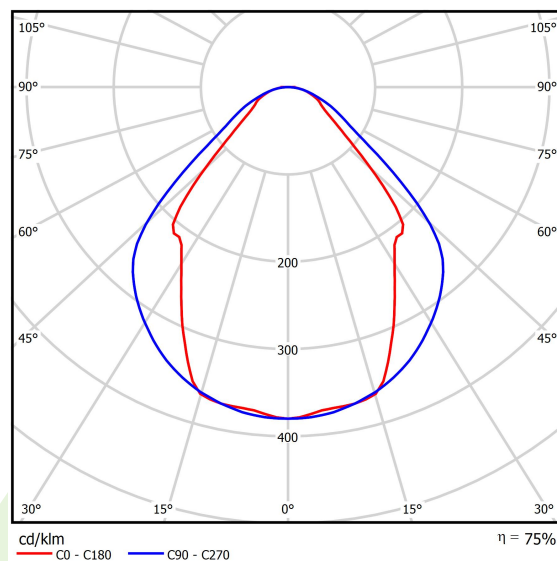

A graph of light