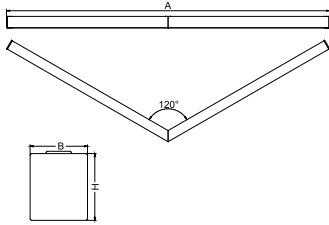

Product information

Category	Architectural luminaires
Family	SNAKE V LED
Name	SNAKE V LED 8800 MICRO-PRM E 24 840
Index	19.4093.4421.24
EAN	5901867463760

Light and electrical data

Light source	LED
Luminous flux LED [lm]	9130
LED power [W]	46,8
Luminaire luminous flux [lm]	6877
Power of luminaire [W]	49,1
Luminaire's light efficiency [lm/W]	140,1
Color of the light [K]	4000
CRI	>80
SDCM (LED sources)	3
Beam angle [°]	(C0-C180) / (C90-C270) - 82,8° / 97,2°
Protection against electric shock	I
Protection degree	IP20
Voltage	220..240 V, 50..60 Hz
Lifetime of LED sources [h]	100000 (1) / 147000 (2)
Lx/By	L80/B10 (1) / L70/B50 (2)
Operating temperature range [°C]	5 ÷ 30
Driver	standard on/off (E)
Power factor cos φ	>0,95
Circuit load capacity	15 (B10), 25 (B16), 24 (C10), 38 (C16)

Mechanical data

Assembly	directly mounted to ceiling construction or surface mounted on slings using accessories
Material	aluminum
Color	anodised aluminum
Diffuser	Micro-PRM (micro-prismatic diffuser PMMA)
Impact resistant	IK04
Dimensions [mm]	1150/1150 x 63 x 74

A graph of light

Accessories

Index 6E1-500KWAN1P-3
Name SUSPENSION NEW TYPE-A 24
LENGHT 1,5M WIRE 3X 1-POINT

Index 6E1-8670-B-1,5-3X
Name SUSPENSION NEW TYPE-F
LENGHT-1,5 METER WIRE 3X 1-
POINT

Index 19.3272.1205.00
Name SUSPENSION NEW TYPE-E
LENGHT-1,5 METER WITHOUT
WIRE 1-POINT

Index 6E1-500KWAN1P-B
Name SUSPENSION NEW TYPE-B 24
LENGHT 1,5M WITHOUT WIRE 1-
POINT