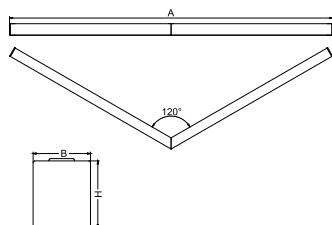

Product information

Category	Architectural luminaires
Family	SNAKE V LED
Name	SNAKE V LED 8800 MICRO-PRM E 24 830
Index	19.4093.4411.24

Light and electrical data

Light source	LED
Luminous flux LED [lm]	8811
LED power [W]	46,8
Luminaire luminous flux [lm]	6636
Power of luminaire [W]	49,1
Luminaire's light efficiency [lm/W]	135,2
Color of the light [K]	3000
CRI	>80
SDCM (LED sources)	3
Beam angle [°]	(C0-C180) / (C90-C270) - 82,8° / 97,2°
Protection against electric shock	I
Protection degree	IP20
Voltage	220..240 V, 50..60 Hz
Lifetime of LED sources [h]	100000 (1) / 147000 (2)
Lx/By	L80/B10 (1) / L70/B50 (2)
Operating temperature range [°C]	5 ÷ 30
Driver	standard on/off (E)
Power factor cos φ	>0,95
Circuit load capacity	15 (B10), 25 (B16), 24 (C10), 38 (C16)

Mechanical data

Assembly	directly mounted to ceiling construction or surface mounted on slings using accessories
Material	aluminum
Color	anodised aluminum
Diffuser	Micro-PRM (micro-prismatic diffuser PMMA)
Impact resistant	IK04
Dimensions [mm]	1150/1150 x 63 x 74

A graph of light

Accessories

Index 6E1-500KWAN1P-3

Name SUSPENSION NEW TYPE-A 24
LENGHT 1,5M WIRE 3X 1-POINT

Index 6E1-8670-B-1,5-3X

Name SUSPENSION NEW TYPE-F
LENGHT-1,5 METER WIRE 3X 1-
POINT

Index 19.3272.1205.00

Name SUSPENSION NEW TYPE-E
LENGHT-1,5 METER WITHOUT
WIRE 1-POINT

Index 6E1-500KWAN1P-B

Name SUSPENSION NEW TYPE-B 24
LENGHT 1,5M WITHOUT WIRE 1-
POINT