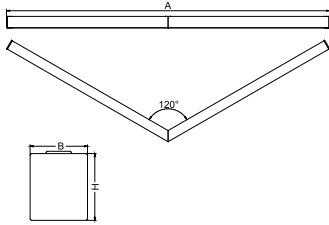

## Light and electrical data

Light source	LED
Luminous flux LED [lm]	8811
LED power [W]	46,8
Luminaire luminous flux [lm]	6636
Power of luminaire [W]	49,1
Luminaire's light efficiency [lm/W]	135,2
Color of the light [K]	3000
CRI	>80
SDCM (LED sources)	3
Beam angle [°]	(C0-C180) / (C90-C270) - 82,8° / 97,2°
Protection against electric shock	I
Protection degree	IP20
Voltage	220..240 V, 50..60 Hz
Lifetime of LED sources [h]	100000 (1) / 147000 (2)
Lx/By	L80/B10 (1) / L70/B50 (2)
Operating temperature range [°C]	5 ÷ 30
Driver	standard on/off (E)
Power factor cos φ	>0,95
Circuit load capacity	15 (B10), 25 (B16), 24 (C10), 38 (C16)

**Mechanical data**

Assembly	directly mounted to ceiling construction or surface mounted on slings using accessories
Material	aluminum
Color	anodised aluminum
Diffuser	Micro-PRM (micro-prismatic diffuser PMMA)
Impact resistant	IK04
Dimensions [mm]	1150/1150 x 63 x 74