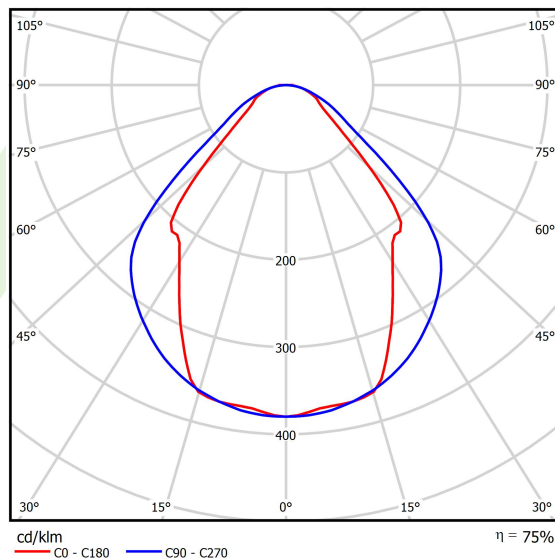

Mechanical data

Assembly	directly mounted to ceiling construction or surface mounted on slings using accessories
Material	aluminum
Color	anodised aluminum
Diffuser	Micro-PRM (micro-prismatic diffuser PMMA)
Impact resistant	IK04
Weight [kg]	5
Dimensions [mm]	1150/1150 x 63 x 74

A graph of light

Accessories

Index 6E1-500KWAN1P-3

Name SUSPENSION NEW TYPE-A 24
LENGHT 1,5M WIRE 3X 1-POINT

Index 6E1-8670-B-1,5-3X

Name SUSPENSION NEW TYPE-F
LENGHT-1,5 METER WIRE 3X 1-
POINT

Index 19.3272.1205.00

Name SUSPENSION NEW TYPE-E
LENGHT-1,5 METER WITHOUT
WIRE 1-POINT

Index 6E1-500KWAN1P-B

Name SUSPENSION NEW TYPE-B 24
LENGHT 1,5M WITHOUT WIRE 1-
POINT