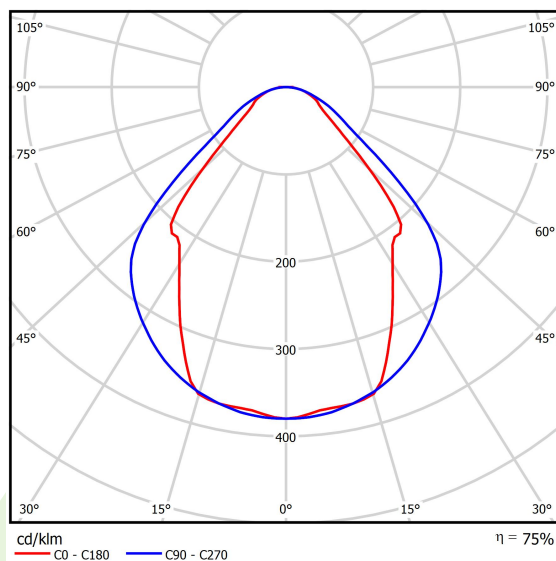

A graph of light