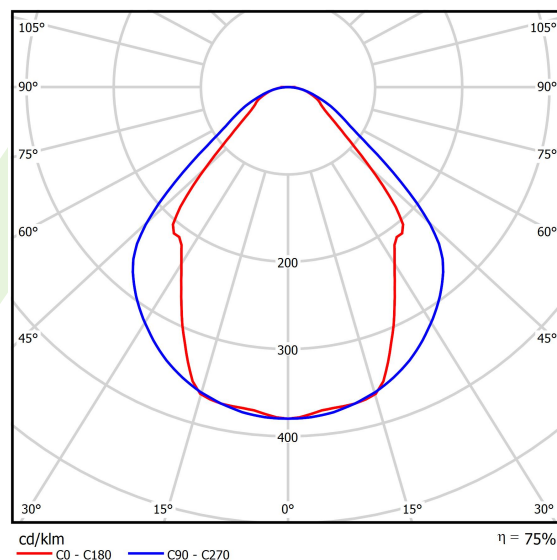

Mechanical data

Assembly	directly mounted to ceiling construction or surface mounted on slings using accessories
Material	aluminum
Color	anodised aluminum
Diffuser	Micro-PRM (micro-prismatic diffuser PMMA)
Impact resistant	IK04
Weight [kg]	5
Dimensions [mm]	1150/1150 x 63 x 74

A graph of light

Accessories

Index 6E1-500KWAN1P-3

Name SUSPENSION NEW TYPE-A 24
LENGHT 1,5M WIRE 3X 1-POINT

Index 6E1-8670-B-1,5-3X

Name SUSPENSION NEW TYPE-F
LENGHT-1,5 METER WIRE 3X 1-
POINT

Index 19.3272.1205.00

Name SUSPENSION NEW TYPE-E
LENGHT-1,5 METER WITHOUT
WIRE 1-POINT

Index 6E1-500KWAN1P-B

Name SUSPENSION NEW TYPE-B 24
LENGHT 1,5M WITHOUT WIRE 1-
POINT