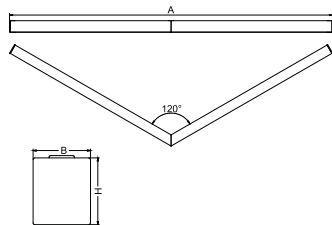

Product information

Category	Architectural luminaires
Family	SNAKE V LED
Name	SNAKE V LED 5200 MICRO-PRM E 24 840
Index	19.4093.4321.24

Light and electrical data

Light source	LED
Luminous flux LED [lm]	5234
LED power [W]	26,6
Luminaire luminous flux [lm]	3942
Power of luminaire [W]	28,2
Luminaire's light efficiency [lm/W]	139,8
Color of the light [K]	4000
CRI	>80
SDCM (LED sources)	3
Beam angle [°]	(C0-C180) / (C90-C270) - 82,8° / 97,2°
Protection against electric shock	I
Protection degree	IP20
Voltage	220..240 V, 50..60 Hz
Lifetime of LED sources [h]	100000 (1) / 147000 (2)
Lx/By	L80/B10 (1) / L70/B50 (2)
Operating temperature range [°C]	5 ÷ 30
Driver	standard on/off (E)
Power factor cos φ	>0,95
Circuit load capacity	30 (B10), 48 (B16), 43 (C10), 70 (C16)

Mechanical data

Assembly	directly mounted to ceiling construction or surface mounted on slings using accessories
Material	aluminum
Color	anodised aluminum
Diffuser	Micro-PRM (micro-prismatic diffuser PMMA)
Impact resistant	IK04
Weight [kg]	5
Dimensions [mm]	1150/1150 x 63 x 74

A graph of light

Accessories

Index 6E1-500KWAN1P-3

Name SUSPENSION NEW TYPE-A 24
LENGHT 1,5M WIRE 3X 1-POINT

Index 6E1-8670-B-1,5-3X

Name SUSPENSION NEW TYPE-F
LENGHT-1,5 METER WIRE 3X 1-
POINT

Index 19.3272.1205.00

Name SUSPENSION NEW TYPE-E
LENGHT-1,5 METER WITHOUT
WIRE 1-POINT

Index 6E1-500KWAN1P-B

Name SUSPENSION NEW TYPE-B 24
LENGHT 1,5M WITHOUT WIRE 1-
POINT