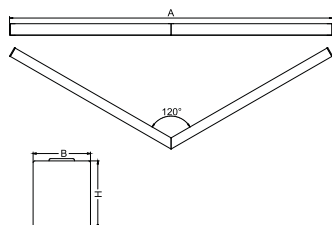

Product information

Category	Architectural luminaires
Family	SNAKE V LED
Name	SNAKE V LED 5200 MICRO-PRM E 24 840
Index	19.4093.4321.24

Light and electrical data

Light source	LED
Luminous flux LED [lm]	5234
LED power [W]	26,6
Luminaire luminous flux [lm]	3942
Power of luminaire [W]	28,2
Luminaire's light efficiency [lm/W]	139,8
Color of the light [K]	4000
CRI	>80
SDCM (LED sources)	3
Beam angle [°]	(C0-C180) / (C90-C270) - 82,8° / 97,2°
Protection against electric shock	I
Protection degree	IP20
Voltage	220..240 V, 50..60 Hz
Lifetime of LED sources [h]	100000 (1) / 147000 (2)
Lx/By	L80/B10 (1) / L70/B50 (2)
Operating temperature range [°C]	5 ÷ 30
Driver	standard on/off (E)
Power factor cos φ	>0,95
Circuit load capacity	30 (B10), 48 (B16), 43 (C10), 70 (C16)

Mechanical data

Assembly	directly mounted to ceiling construction or surface mounted on slings using accessories
Material	aluminum
Color	anodised aluminum
Diffuser	Micro-PRM (micro-prismatic diffuser PMMA)
Impact resistant	IK04
Weight [kg]	5
Dimensions [mm]	1150/1150 x 63 x 74

A graph of light

Accessories

Index 6E1-500KWAN1P-3

Name SUSPENSION NEW TYPE-A 24
LENGHT 1,5M WIRE 3X 1-POINT

Index 6E1-8670-B-1,5-3X

Name SUSPENSION NEW TYPE-F
LENGHT-1,5 METER WIRE 3X 1-
POINT

Index 19.3272.1205.00

Name SUSPENSION NEW TYPE-E
LENGHT-1,5 METER WITHOUT
WIRE 1-POINT

Index 6E1-500KWAN1P-B

Name SUSPENSION NEW TYPE-B 24
LENGHT 1,5M WITHOUT WIRE 1-
POINT