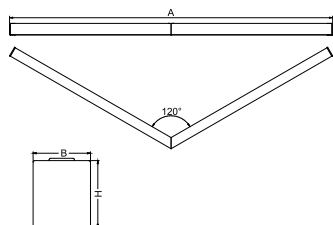

Product information

Category	Architectural luminaires
Family	SNAKE V LED
Name	SNAKE V LED 5200 MICRO-PRM E 24 830
Index	19.4093.4311.24
EAN	5901867463753

Light and electrical data

Light source	LED
Luminous flux LED [lm]	5051
LED power [W]	26,6
Luminaire luminous flux [lm]	3804
Power of luminaire [W]	28,2
Luminaire's light efficiency [lm/W]	134,9
Color of the light [K]	3000
CRI	>80
SDCM (LED sources)	3
Beam angle [°]	(C0-C180) / (C90-C270) - 82,8° / 97,2°
Protection against electric shock	I
Protection degree	IP20
Voltage	220..240 V, 50..60 Hz
Lifetime of LED sources [h]	100000 (1) / 147000 (2)
Lx/By	L80/B10 (1) / L70/B50 (2)
Operating temperature range [°C]	5 ÷ 30
Driver	standard on/off (E)
Power factor cos φ	>0,95
Circuit load capacity	30 (B10), 48 (B16), 43 (C10), 70 (C16)

Mechanical data

Assembly	directly mounted to ceiling construction or surface mounted on slings using accessories
Material	aluminum
Color	anodised aluminum
Diffuser	Micro-PRM (micro-prismatic diffuser PMMA)
Impact resistant	IK04
Dimensions [mm]	1150/1150 x 63 x 74

A graph of light

Accessories

Index 6E1-500KWAN1P-3

Name SUSPENSION NEW TYPE-A 24
LENGHT 1,5M WIRE 3X 1-POINT

Index 6E1-8670-B-1,5-3X

Name SUSPENSION NEW TYPE-F
LENGHT-1,5 METER WIRE 3X 1-
POINT

Index 19.3272.1205.00

Name SUSPENSION NEW TYPE-E
LENGHT-1,5 METER WITHOUT
WIRE 1-POINT

Index 6E1-500KWAN1P-B

Name SUSPENSION NEW TYPE-B 24
LENGHT 1,5M WITHOUT WIRE 1-
POINT