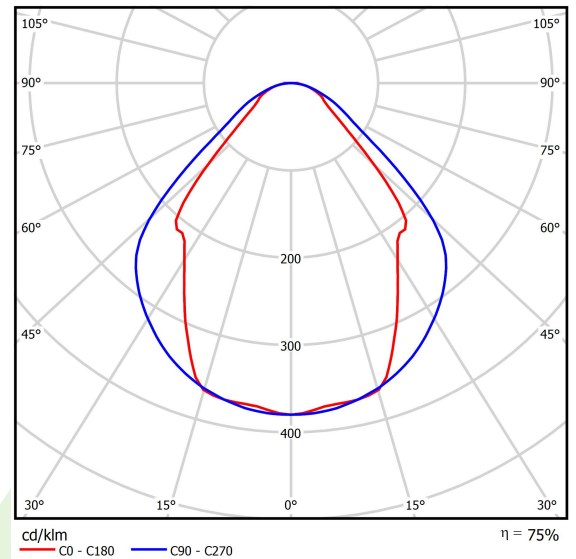

## Light and electrical data

Light source	LED
Luminous flux LED [lm]	5051
LED power [W]	26,6
Luminaire luminous flux [lm]	3804
Power of luminaire [W]	28,2
Luminaire's light efficiency [lm/W]	134,9
Color of the light [K]	3000
CRI	>80
SDCM (LED sources)	3
Beam angle [°]	(C0-C180) / (C90-C270) - 82,8° / 97,2°
Protection against electric shock	I
Protection degree	IP20
Voltage	220..240 V, 50..60 Hz
Lifetime of LED sources [h]	100000 (1) / 147000 (2)
Lx/By	L80/B10 (1) / L70/B50 (2)
Operating temperature range [°C]	5 ÷ 30
Driver	standard on/off (E)
Power factor cos φ	>0,95
Circuit load capacity	30 (B10), 48 (B16), 43 (C10), 70 (C16)

## A graph of light