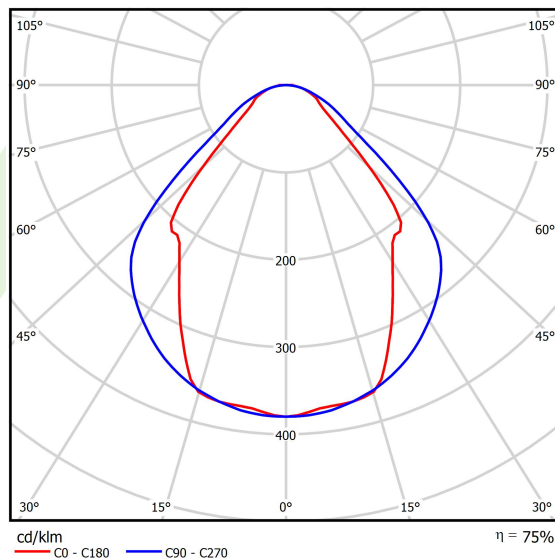

Mechanical data

Assembly	directly mounted to ceiling construction or surface mounted on slings using accessories
Material	aluminum
Color	anodised aluminum
Diffuser	Micro-PRM (micro-prismatic diffuser PMMA)
Impact resistant	IK04
Dimensions [mm]	1150/1150 x 63 x 74

A graph of light

Accessories

Index 6E1-500KWAN1P-3

Name SUSPENSION NEW TYPE-A 24
LENGHT 1,5M WIRE 3X 1-POINT

Index 6E1-8670-B-1,5-3X

Name SUSPENSION NEW TYPE-F
LENGHT-1,5 METER WIRE 3X 1-
POINT

Index 19.3272.1205.00

Name SUSPENSION NEW TYPE-E
LENGHT-1,5 METER WITHOUT
WIRE 1-POINT

Index 6E1-500KWAN1P-B

Name SUSPENSION NEW TYPE-B 24
LENGHT 1,5M WITHOUT WIRE 1-
POINT