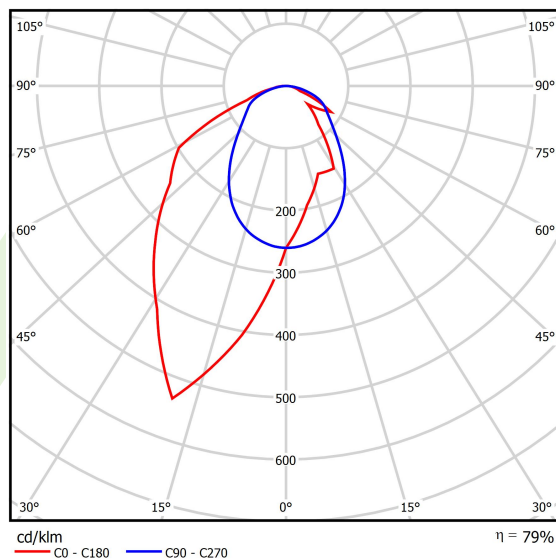

Product: X-LINE SLIM L-DOWN LED 4400 OPTICS-ASYM EDD 34 840 / L-1144MM S-1,5M

Index: 19.4090.3623.34

Description

The luminaire is made of aluminum profile. There is only lower half-space light distribution (L-DOWN). Comparing to the traditional X-Line LED, size of the luminaire has been reduced, and all construction has been closed in a narrow 48 mm profile, which gives now a more elegant form of the product. The X-Line Slim uses a PLX or Micro-PRM opal diffuser or lenses. All of this allows to manipulate light and create lighting systems, facilitating the creation of comfortable vision in the interiors and their aesthetic appearance. The X-Line Slim luminaire is designed for mounting on suspensions.

Product information

Category	Surface mounted luminaires
Family	X-LINE SLIM LED
Name	X-LINE SLIM L-DOWN LED 4400 OPTICS-ASYM EDD 34 840 / L-1144MM S-1,5M
Index	19.4090.3623.34

Light and electrical data

Light source	LED
Luminous flux LED [lm]	4676
LED power [W]	21,8
Luminaire luminous flux [lm]	3694
Power of luminaire [W]	24,8
Luminaire's light efficiency [lm/W]	149
Color of the light [K]	4000
CRI	>80
SDCM (LED sources)	3
Beam angle [°]	asymmetric light distribution - l _{max} =-20°
Photobiological risk class (IEC/EN 62471)	RG0
Protection against electric shock	I
Protection degree	IP40
Voltage	220..240 V, 50..60 Hz
Lifetime of LED sources [h]	100000
Lx/By	L80/B10
Operating temperature range [°C]	5 ÷ 35
Driver	DIM DALI (EDD)
Power factor cos φ	>0,95
Circuit load capacity	17 (B10), 28 (B16), 26 (C10), 41 (C16)

Mechanical data

Assembly	surface mounted on slings
Material	aluminum
Color	RAL 9016 (white)
Diffuser	OPTICS (optical system based on lenses)
Impact resistant	IK04
Dimensions [mm]	1144 x 48 x 70

A graph of light