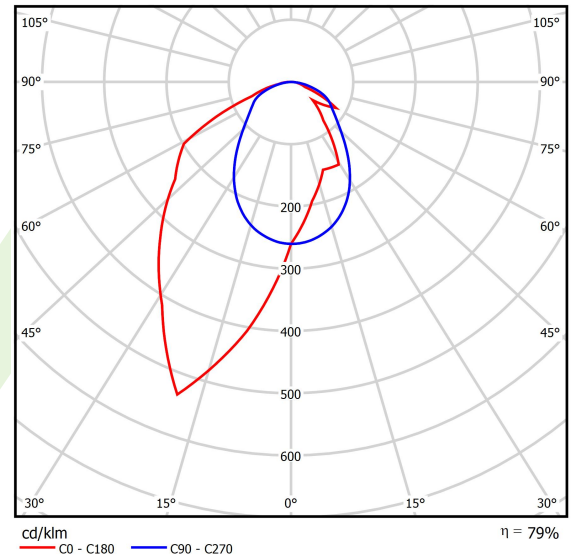

Product: X-LINE SLIM L-DOWN LED 4400 OPTICS-ASYM EDD 24 840 / L-1144MM S-1,5M

Index: 19.4090.3623.24

Description

The luminaire is made of aluminum profile. There is only lower half-space light distribution (L-DOWN). Comparing to the traditional X-Line LED, size of the luminaire has been reduced, and all construction has been closed in a narrow 48 mm profile, which gives now a more elegant form of the product. The X-Line Slim uses a PLX or Micro-PRM opal diffuser or lenses. All of this allows to manipulate light and create lighting systems, facilitating the creation of comfortable vision in the interiors and their aesthetic appearance. The X-Line Slim luminaire is designed for mounting on suspensions.

Product information

Category	Surface mounted luminaires
Family	X-LINE SLIM LED
Name	X-LINE SLIM L-DOWN LED 4400 OPTICS-ASYM EDD 24 840 / L-1144MM S-1,5M
Index	19.4090.3623.24

Light and electrical data

Light source	LED
Luminous flux LED [lm]	4676
LED power [W]	21,8
Luminaire luminous flux [lm]	3694
Power of luminaire [W]	24,8
Luminaire's light efficiency [lm/W]	149
Color of the light [K]	4000
CRI	>80
SDCM (LED sources)	3
Beam angle [°]	asymmetric light distribution - l _{max} =-20°
Photobiological risk class (IEC/EN 62471)	RG0
Protection against electric shock	I
Protection degree	IP40
Voltage	220..240 V, 50..60 Hz
Lifetime of LED sources [h]	100000
Lx/By	L80/B10
Operating temperature range [°C]	5 ÷ 35
Driver	DIM DALI (EDD)
Power factor cos φ	>0,95
Circuit load capacity	17 (B10), 28 (B16), 26 (C10), 41 (C16)

Mechanical data

Assembly	surface mounted on slings
Material	aluminum
Color	anodised aluminum
Diffuser	OPTICS (optical system based on lenses)
Impact resistant	IK04
Dimensions [mm]	1144 x 48 x 70

A graph of light