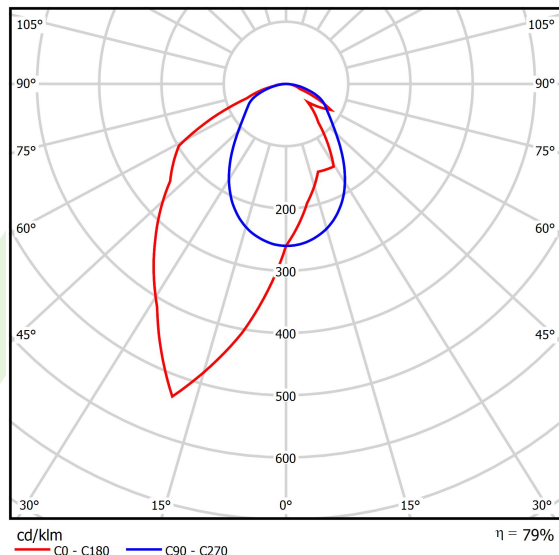

Mechanical data

Assembly	surface mounted on slings
Material	aluminum
Color	RAL 9005 (black)
Diffuser	OPTICS (optical system based on lenses)
Impact resistant	IK04
Dimensions [mm]	1144 x 48 x 70

A graph of light