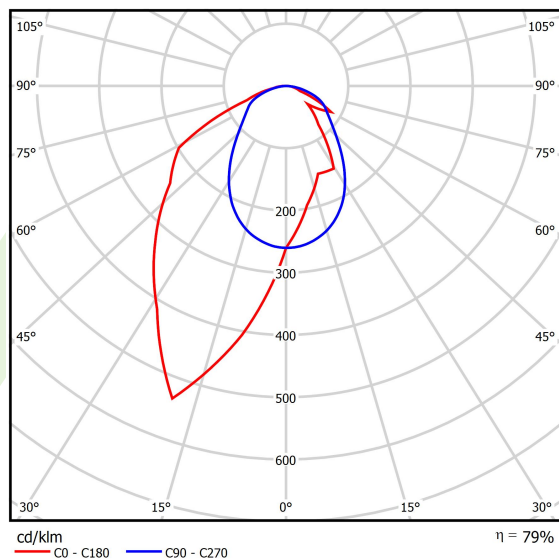

Mechanical data

Assembly	surface mounted on slings
Material	aluminum
Color	RAL 9016 (white)
Diffuser	OPTICS (optical system based on lenses)
Impact resistant	IK04
Dimensions [mm]	1144 x 48 x 70

A graph of light