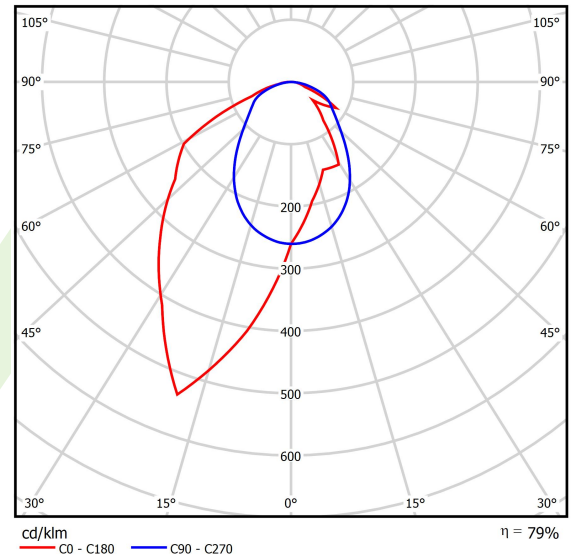

Product: X-LINE SLIM L-DOWN LED 4400 OPTICS-ASYM E 21 840 / L-1144MM S-1,5M

Index: 19.4090.3621.21

Description

The luminaire is made of aluminum profile. There is only lower half-space light distribution (L-DOWN). Comparing to the traditional X-Line LED, size of the luminaire has been reduced, and all construction has been closed in a narrow 48 mm profile, which gives now a more elegant form of the product. The X-Line Slim uses a PLX or Micro-PRM opal diffuser or lenses. All of this allows to manipulate light and create lighting systems, facilitating the creation of comfortable vision in the interiors and their aesthetic appearance. The X-Line Slim luminaire is designed for mounting on suspensions.

Product information

Category	Surface mounted luminaires
Family	X-LINE SLIM LED
Name	X-LINE SLIM L-DOWN LED 4400 OPTICS-ASYM E 21 840 / L-1144MM S-1,5M
Index	19.4090.3621.21

Light and electrical data

Light source	LED
Luminous flux LED [lm]	4676
LED power [W]	21,8
Luminaire luminous flux [lm]	3694
Power of luminaire [W]	24,8
Luminaire's light efficiency [lm/W]	149
Color of the light [K]	4000
CRI	>80
SDCM (LED sources)	3
Beam angle [°]	asymmetric light distribution - l _{max} =-20°
Photobiological risk class (IEC/EN 62471)	RG0
Protection against electric shock	I
Protection degree	IP40
Voltage	220..240 V, 50..60 Hz
Lifetime of LED sources [h]	100000
Lx/By	L80/B10
Operating temperature range [°C]	5 ÷ 35
Driver	standard on/off (E)
Power factor cos φ	>0,95
Circuit load capacity	25 (B10), 40 (B16), 39 (C10), 62 (C16)

Mechanical data

Assembly	surface mounted on slings
Material	aluminum
Color	RAL 9006 (grey)
Diffuser	OPTICS (optical system based on lenses)
Impact resistant	IK04
Dimensions [mm]	1144 x 48 x 70

A graph of light