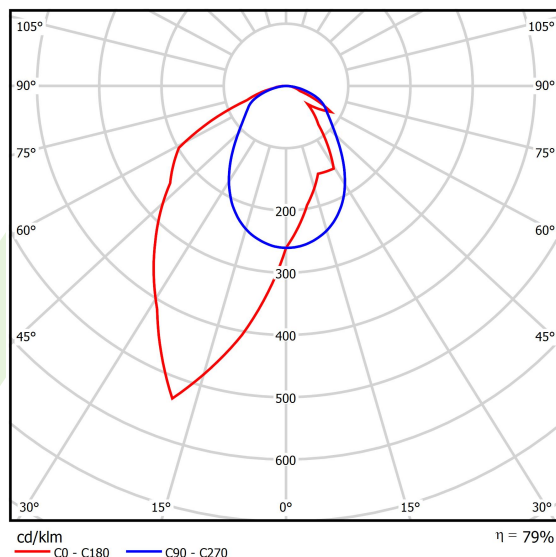

Mechanical data

Assembly	surface mounted on slings
Material	aluminum
Color	anodised aluminum
Diffuser	OPTICS (optical system based on lenses)
Impact resistant	IK04
Dimensions [mm]	1144 x 48 x 70

A graph of light