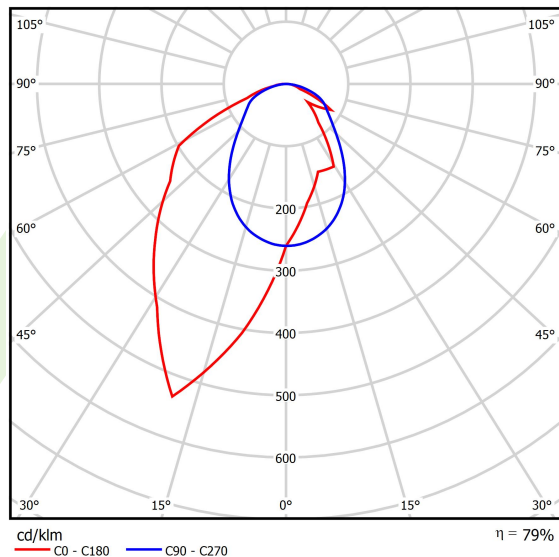

Mechanical data

Assembly	surface mounted on slings
Material	aluminum
Color	anodised aluminum
Diffuser	OPTICS (optical system based on lenses)
Impact resistant	IK04
Dimensions [mm]	1144 x 48 x 70

A graph of light