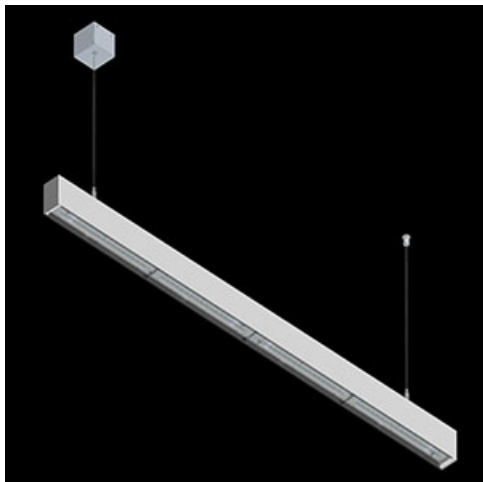

Product: X-LINE SLIM L-DOWN LED 4400 OPTICS-ASYM E 24 840 / L-1144MM S-1,5M**Index:** 19.4090.3621.24

Description

The luminaire is made of aluminum profile. There is only lower half-space light distribution (L-DOWN). Comparing to the traditional X-Line LED, size of the luminaire has been reduced, and all construction has been closed in a narrow 48 mm profile, which gives now a more elegant form of the product. The X-Line Slim uses a PLX or Micro-PRM opal diffuser or lenses. All of this allows to manipulate light and create lighting systems, facilitating the creation of comfortable vision in the interiors and their aesthetic appearance. The X-Line Slim luminaire is designed for mounting on suspensions.

Product information

Category	Surface mounted luminaires
Family	X-LINE SLIM LED
Name	X-LINE SLIM L-DOWN LED 4400 OPTICS-ASYM E 24 840 / L-1144MM S-1,5M
Index	19.4090.3621.24

Light and electrical data

Light source	LED
Luminous flux LED [lm]	4676
LED power [W]	21,8
Luminaire luminous flux [lm]	3694
Power of luminaire [W]	24,8
Luminaire's light efficiency [lm/W]	149
Color of the light [K]	4000
CRI	>80
SDCM (LED sources)	3
Beam angle [°]	asymmetric light distribution - l _{max} =-20°
Photobiological risk class (IEC/EN 62471)	RG0
Protection against electric shock	I
Protection degree	IP40
Voltage	220..240 V, 50..60 Hz
Lifetime of LED sources [h]	100000
Lx/By	L80/B10
Operating temperature range [°C]	5 ÷ 35
Driver	standard on/off (E)
Power factor cos φ	>0,95
Circuit load capacity	30 (B10), 48 (B16), 43 (C10), 70 (C16)

Mechanical data

Assembly	surface mounted on slings
Material	aluminum
Color	anodised aluminum
Diffuser	OPTICS (optical system based on lenses)
Impact resistant	IK04
Dimensions [mm]	1144 x 48 x 70

A graph of light