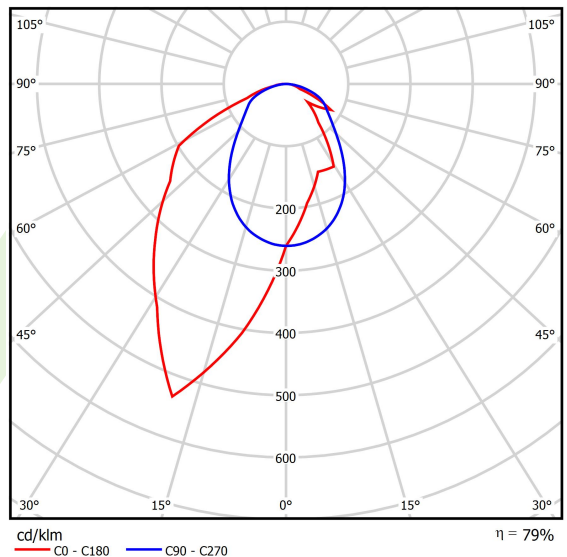

Mechanical data

Assembly	surface mounted on slings
Material	aluminum
Color	RAL 9005 (black)
Diffuser	OPTICS (optical system based on lenses)
Impact resistant	IK04
Dimensions [mm]	1144 x 48 x 70

A graph of light