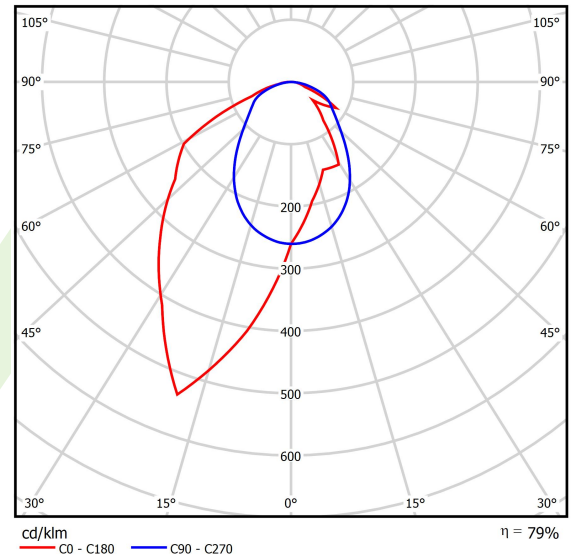

Mechanical data

Assembly	surface mounted on slings
Material	aluminum
Color	RAL 9016 (white)
Diffuser	OPTICS (optical system based on lenses)
Impact resistant	IK04
Dimensions [mm]	1144 x 48 x 70

A graph of light