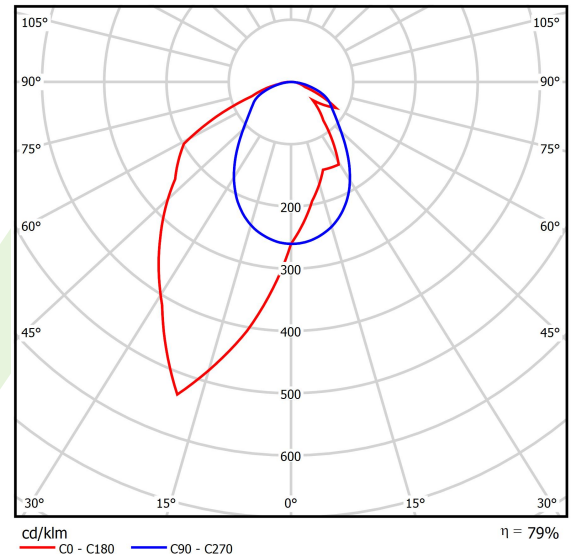

Product: X-LINE SLIM L-DOWN LED 4400 OPTICS-ASYM EDD 21 830 / L-1144MM S-1,5M

Index: 19.4090.3613.21

Description

The luminaire is made of aluminum profile. There is only lower half-space light distribution (L-DOWN). Comparing to the traditional X-Line LED, size of the luminaire has been reduced, and all construction has been closed in a narrow 48 mm profile, which gives now a more elegant form of the product. The X-Line Slim uses a PLX or Micro-PRM opal diffuser or lenses. All of this allows to manipulate light and create lighting systems, facilitating the creation of comfortable vision in the interiors and their aesthetic appearance. The X-Line Slim luminaire is designed for mounting on suspensions.

Product information

Category	Surface mounted luminaires
Family	X-LINE SLIM LED
Name	X-LINE SLIM L-DOWN LED 4400 OPTICS-ASYM EDD 21 830 / L-1144MM S-1,5M
Index	19.4090.3613.21

Light and electrical data

Light source	LED
Luminous flux LED [lm]	4442
LED power [W]	21,8
Luminaire luminous flux [lm]	3509,2
Power of luminaire [W]	24,8
Luminaire's light efficiency [lm/W]	141,5
Color of the light [K]	3000
CRI	>80
SDCM (LED sources)	3
Beam angle [°]	asymmetric light distribution - l _{max} =-20°
Photobiological risk class (IEC/EN 62471)	RG0
Protection against electric shock	I
Protection degree	IP40
Voltage	220..240 V, 50..60 Hz
Lifetime of LED sources [h]	100000
Lx/By	L80/B10
Operating temperature range [°C]	5 ÷ 35
Driver	DIM DALI (EDD)
Power factor cos φ	>0,95
Circuit load capacity	17 (B10), 28 (B16), 26 (C10), 41 (C16)

Mechanical data

Assembly	surface mounted on slings
Material	aluminum
Color	RAL 9006 (grey)
Diffuser	OPTICS (optical system based on lenses)
Impact resistant	IK04
Dimensions [mm]	1144 x 48 x 70

A graph of light