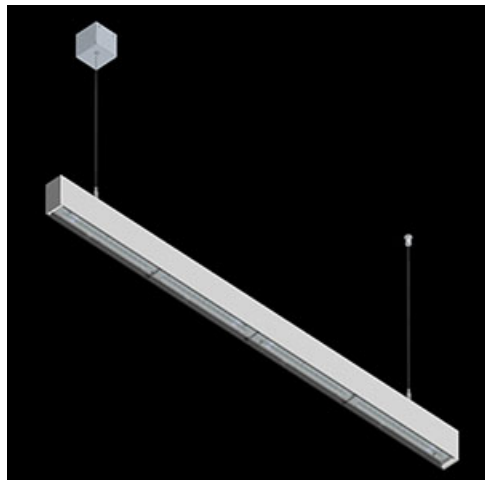

Product: X-LINE SLIM L-DOWN LED 4400 OPTICS-ASYM EDD 21 830 / L-1144MM S-1,5M

Index: 19.4090.3613.21

Description

The luminaire is made of aluminum profile. There is only lower half-space light distribution (L-DOWN). Comparing to the traditional X-Line LED, size of the luminaire has been reduced, and all construction has been closed in a narrow 48 mm profile, which gives now a more elegant form of the product. The X-Line Slim uses a PLX or Micro-PRM opal diffuser or lenses. All of this allows to manipulate light and create lighting systems, facilitating the creation of comfortable vision in the interiors and their aesthetic appearance. The X-Line Slim luminaire is designed for mounting on suspensions.

Product information

Category	Surface mounted luminaires
Family	X-LINE SLIM LED
Name	X-LINE SLIM L-DOWN LED 4400 OPTICS-ASYM EDD 21 830 / L-1144MM S-1,5M
Index	19.4090.3613.21

Light and electrical data

Light source	LED
Luminous flux LED [lm]	4442
LED power [W]	21,8
Luminaire luminous flux [lm]	3509,2
Power of luminaire [W]	24,8
Luminaire's light efficiency [lm/W]	141,5
Color of the light [K]	3000
CRI	>80
SDCM (LED sources)	3
Beam angle [°]	asymmetric light distribution - l _{max} =-20°
Photobiological risk class (IEC/EN 62471)	RG0
Protection against electric shock	I
Protection degree	IP40
Voltage	220..240 V, 50..60 Hz
Lifetime of LED sources [h]	100000
Lx/By	L80/B10
Operating temperature range [°C]	5 ÷ 35
Driver	DIM DALI (EDD)
Power factor cos φ	>0,95
Circuit load capacity	17 (B10), 28 (B16), 26 (C10), 41 (C16)

Mechanical data

Assembly	surface mounted on slings
Material	aluminum
Color	RAL 9006 (grey)
Diffuser	OPTICS (optical system based on lenses)
Impact resistant	IK04
Dimensions [mm]	1144 x 48 x 70

A graph of light