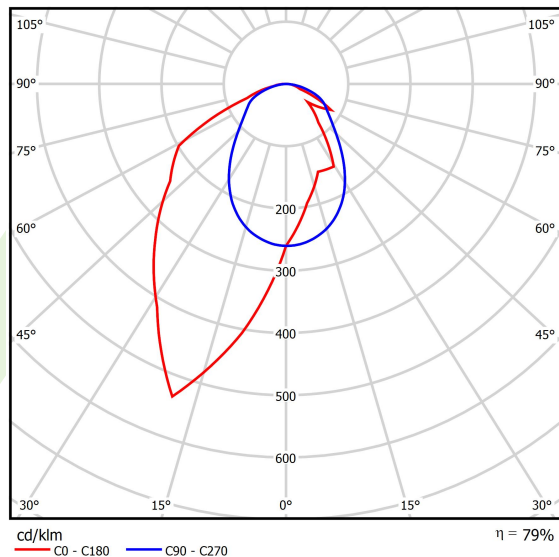

Product: X-LINE SLIM L-DOWN LED 4400 OPTICS-ASYM EDD 21 830 / L-1144MM S-1,5M

Index: 19.4090.3613.21

Description

The luminaire is made of aluminum profile. There is only lower half-space light distribution (L-DOWN). Comparing to the traditional X-Line LED, size of the luminaire has been reduced, and all construction has been closed in a narrow 48 mm profile, which gives now a more elegant form of the product. The X-Line Slim uses a PLX or Micro-PRM opal diffuser or lenses. All of this allows to manipulate light and create lighting systems, facilitating the creation of comfortable vision in the interiors and their aesthetic appearance. The X-Line Slim luminaire is designed for mounting on suspensions.

Product information

Category	Surface mounted luminaires
Family	X-LINE SLIM LED
Name	X-LINE SLIM L-DOWN LED 4400 OPTICS-ASYM EDD 21 830 / L-1144MM S-1,5M
Index	19.4090.3613.21

Light and electrical data

Light source	LED
Luminous flux LED [lm]	4442
LED power [W]	21,8
Luminaire luminous flux [lm]	3509,2
Power of luminaire [W]	24,8
Luminaire's light efficiency [lm/W]	141,5
Color of the light [K]	3000
CRI	>80
SDCM (LED sources)	3
Beam angle [°]	asymmetric light distribution - l _{max} =-20°
Photobiological risk class (IEC/EN 62471)	RG0
Protection against electric shock	I
Protection degree	IP40
Voltage	220..240 V, 50..60 Hz
Lifetime of LED sources [h]	100000
Lx/By	L80/B10
Operating temperature range [°C]	5 ÷ 35
Driver	DIM DALI (EDD)
Power factor cos φ	>0,95
Circuit load capacity	17 (B10), 28 (B16), 26 (C10), 41 (C16)

Mechanical data

Assembly	surface mounted on slings
Material	aluminum
Color	RAL 9006 (grey)
Diffuser	OPTICS (optical system based on lenses)
Impact resistant	IK04
Dimensions [mm]	1144 x 48 x 70

A graph of light