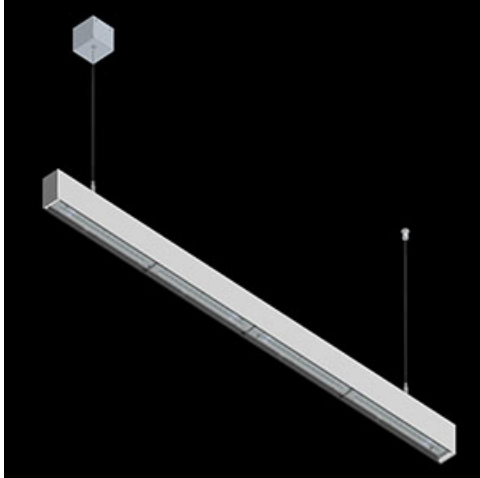

**Product:** X-LINE SLIM L-DOWN LED 4400 OPTICS-ASYM EDD 04 830 / L-1144MM S-1,5M

**Index:** 19.4090.3613.04

## Description

The luminaire is made of aluminum profile. There is only lower half-space light distribution (L-DOWN). Comparing to the traditional X-Line LED, size of the luminaire has been reduced, and all construction has been closed in a narrow 48 mm profile, which gives now a more elegant form of the product. The X-Line Slim uses a PLX or Micro-PRM opal diffuser or lenses. All of this allows to manipulate light and create lighting systems, facilitating the creation of comfortable vision in the interiors and their aesthetic appearance. The X-Line Slim luminaire is designed for mounting on suspensions.

## Product information

Category	Surface mounted luminaires
Family	X-LINE SLIM LED
Name	X-LINE SLIM L-DOWN LED 4400 OPTICS-ASYM EDD 04 830 / L-1144MM S-1,5M
Index	19.4090.3613.04

**Mechanical data**

Assembly	surface mounted on slings
Material	aluminum
Color	RAL 9005 (black)
Diffuser	OPTICS (optical system based on lenses)
Impact resistant	IK04
Dimensions [mm]	1144 x 48 x 70

**A graph of light**