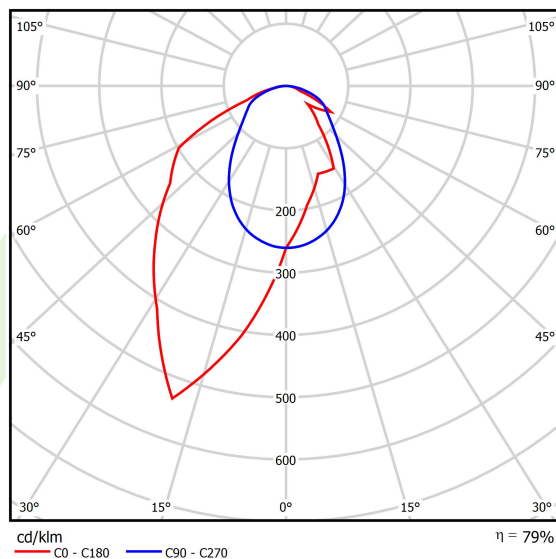

Product: X-LINE SLIM L-DOWN LED 4400 OPTICS-ASYM E 34 830 / L-1144MM S-1,5M

Index: 19.4090.3611.34

Description

The luminaire is made of aluminum profile. There is only lower half-space light distribution (L-DOWN). Comparing to the traditional X-Line LED, size of the luminaire has been reduced, and all construction has been closed in a narrow 48 mm profile, which gives now a more elegant form of the product. The X-Line Slim uses a PLX or Micro-PRM opal diffuser or lenses. All of this allows to manipulate light and create lighting systems, facilitating the creation of comfortable vision in the interiors and their aesthetic appearance. The X-Line Slim luminaire is designed for mounting on suspensions.

Product information

Category	Surface mounted luminaires
Family	X-LINE SLIM LED
Name	X-LINE SLIM L-DOWN LED 4400 OPTICS-ASYM E 34 830 / L-1144MM S-1,5M
Index	19.4090.3611.34

Light and electrical data

Light source	LED
Luminous flux LED [lm]	4442
LED power [W]	21,8
Luminaire luminous flux [lm]	3509,2
Power of luminaire [W]	24,8
Luminaire's light efficiency [lm/W]	132,6
Color of the light [K]	3000
CRI	>80
SDCM (LED sources)	3
Beam angle [°]	asymmetric light distribution - l _{max} =-20°
Photobiological risk class (IEC/EN 62471)	RG0
Protection against electric shock	I
Protection degree	IP40
Voltage	220..240 V, 50..60 Hz
Lifetime of LED sources [h]	100000
Lx/By	L80/B10
Operating temperature range [°C]	5 ÷ 35
Driver	standard on/off (E)
Power factor cos φ	>0,95
Circuit load capacity	25 (B10), 40 (B16), 39 (C10), 62 (C16)

Mechanical data

Assembly	surface mounted on slings
Material	aluminum
Color	RAL 9016 (white)
Diffuser	OPTICS (optical system based on lenses)
Impact resistant	IK04
Dimensions [mm]	1144 x 48 x 70

A graph of light