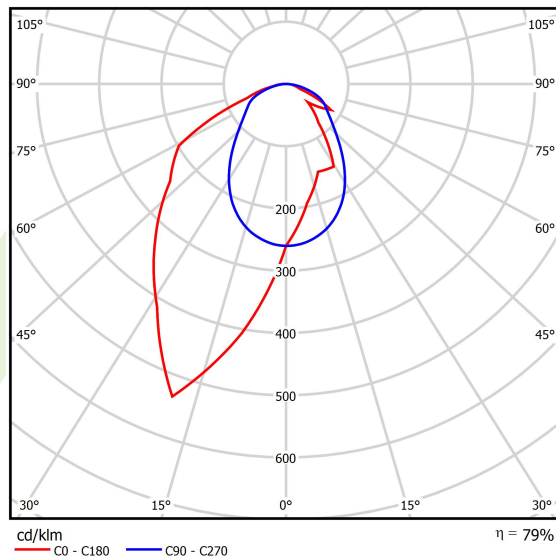

Product: X-LINE SLIM L-DOWN LED 4400 OPTICS-ASYM E 34 830 / L-1144MM S-1,5M

Index: 19.4090.3611.34

Description

The luminaire is made of aluminum profile. There is only lower half-space light distribution (L-DOWN). Comparing to the traditional X-Line LED, size of the luminaire has been reduced, and all construction has been closed in a narrow 48 mm profile, which gives now a more elegant form of the product. The X-Line Slim uses a PLX or Micro-PRM opal diffuser or lenses. All of this allows to manipulate light and create lighting systems, facilitating the creation of comfortable vision in the interiors and their aesthetic appearance. The X-Line Slim luminaire is designed for mounting on suspensions.

Product information

Category	Surface mounted luminaires
Family	X-LINE SLIM LED
Name	X-LINE SLIM L-DOWN LED 4400 OPTICS-ASYM E 34 830 / L-1144MM S-1,5M
Index	19.4090.3611.34

Light and electrical data

Light source	LED
Luminous flux LED [lm]	4442
LED power [W]	21,8
Luminaire luminous flux [lm]	3509,2
Power of luminaire [W]	24,8
Luminaire's light efficiency [lm/W]	141,5
Color of the light [K]	3000
CRI	>80
SDCM (LED sources)	3
Beam angle [°]	asymmetric light distribution - l _{max} =-20°
Photobiological risk class (IEC/EN 62471)	RG0
Protection against electric shock	I
Protection degree	IP40
Voltage	220..240 V, 50..60 Hz
Lifetime of LED sources [h]	100000
Lx/By	L80/B10
Operating temperature range [°C]	5 ÷ 35
Driver	standard on/off (E)
Power factor cos φ	>0,95
Circuit load capacity	25 (B10), 40 (B16), 39 (C10), 62 (C16)

Mechanical data

Assembly	surface mounted on slings
Material	aluminum
Color	RAL 9016 (white)
Diffuser	OPTICS (optical system based on lenses)
Impact resistant	IK04
Dimensions [mm]	1144 x 48 x 70

A graph of light