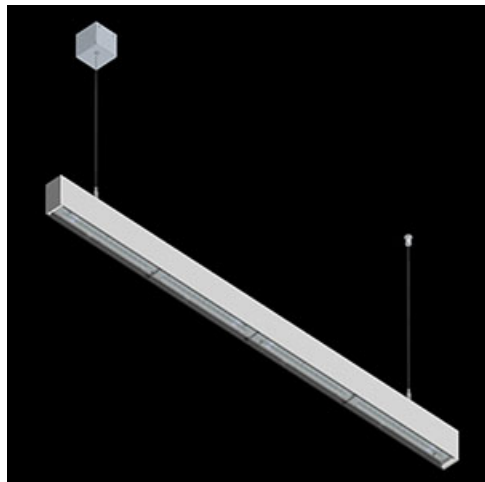

Product: X-LINE SLIM L-DOWN LED 4400 OPTICS-ASYM E 24 830 / L-1144MM S-1,5M

Index: 19.4090.3611.24

Description

The luminaire is made of aluminum profile. There is only lower half-space light distribution (L-DOWN). Comparing to the traditional X-Line LED, size of the luminaire has been reduced, and all construction has been closed in a narrow 48 mm profile, which gives now a more elegant form of the product. The X-Line Slim uses a PLX or Micro-PRM opal diffuser or lenses. All of this allows to manipulate light and create lighting systems, facilitating the creation of comfortable vision in the interiors and their aesthetic appearance. The X-Line Slim luminaire is designed for mounting on suspensions.

Product information

Category	Surface mounted luminaires
Family	X-LINE SLIM LED
Name	X-LINE SLIM L-DOWN LED 4400 OPTICS-ASYM E 24 830 / L-1144MM S-1,5M
Index	19.4090.3611.24

Light and electrical data

Light source	LED
Luminous flux LED [lm]	4442
LED power [W]	21,8
Luminaire luminous flux [lm]	3509,2
Power of luminaire [W]	24,8
Luminaire's light efficiency [lm/W]	141,5
Color of the light [K]	3000
CRI	>80
SDCM (LED sources)	3
Beam angle [°]	asymmetric light distribution - l _{max} =-20°
Photobiological risk class (IEC/EN 62471)	RG0
Protection against electric shock	I
Protection degree	IP40
Voltage	220..240 V, 50..60 Hz
Lifetime of LED sources [h]	100000
Lx/By	L80/B10
Operating temperature range [°C]	5 ÷ 35
Driver	standard on/off (E)
Power factor cos φ	>0,95
Circuit load capacity	30 (B10), 48 (B16), 43 (C10), 70 (C16)

Mechanical data

Assembly	surface mounted on slings
Material	aluminum
Color	anodised aluminum
Diffuser	OPTICS (optical system based on lenses)
Impact resistant	IK04
Dimensions [mm]	1144 x 48 x 70

A graph of light