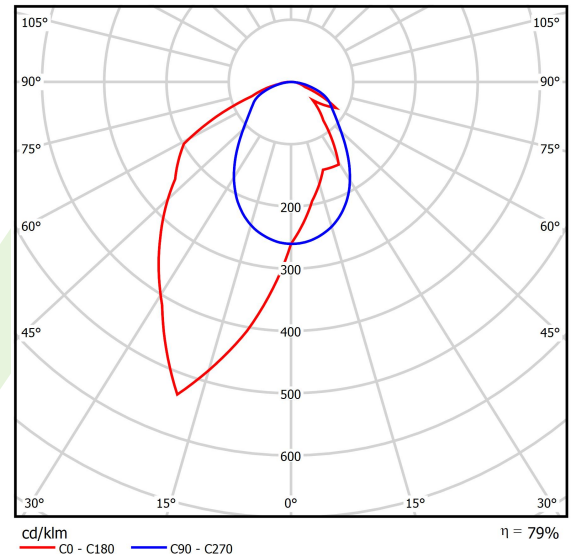

Product: X-LINE SLIM L-DOWN LED 4400 OPTICS-ASYM E 24 830 / L-1144MM S-1,5M

Index: 19.4090.3611.24

Description

The luminaire is made of aluminum profile. There is only lower half-space light distribution (L-DOWN). Comparing to the traditional X-Line LED, size of the luminaire has been reduced, and all construction has been closed in a narrow 48 mm profile, which gives now a more elegant form of the product. The X-Line Slim uses a PLX or Micro-PRM opal diffuser or lenses. All of this allows to manipulate light and create lighting systems, facilitating the creation of comfortable vision in the interiors and their aesthetic appearance. The X-Line Slim luminaire is designed for mounting on suspensions.

Product information

Category	Surface mounted luminaires
Family	X-LINE SLIM LED
Name	X-LINE SLIM L-DOWN LED 4400 OPTICS-ASYM E 24 830 / L-1144MM S-1,5M
Index	19.4090.3611.24

Light and electrical data

Light source	LED
Luminous flux LED [lm]	4442
LED power [W]	21,8
Luminaire luminous flux [lm]	3509,2
Power of luminaire [W]	24,8
Luminaire's light efficiency [lm/W]	141,5
Color of the light [K]	3000
CRI	>80
SDCM (LED sources)	3
Beam angle [°]	asymmetric light distribution - l _{max} =-20°
Photobiological risk class (IEC/EN 62471)	RG0
Protection against electric shock	I
Protection degree	IP40
Voltage	220..240 V, 50..60 Hz
Lifetime of LED sources [h]	100000
Lx/By	L80/B10
Operating temperature range [°C]	5 ÷ 35
Driver	standard on/off (E)
Power factor cos φ	>0,95
Circuit load capacity	30 (B10), 48 (B16), 43 (C10), 70 (C16)

Mechanical data

Assembly	surface mounted on slings
Material	aluminum
Color	anodised aluminum
Diffuser	OPTICS (optical system based on lenses)
Impact resistant	IK04
Dimensions [mm]	1144 x 48 x 70

A graph of light