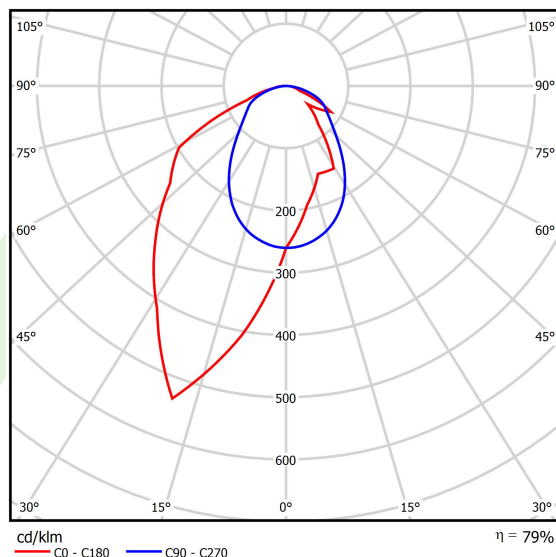

Mechanical data

Assembly	surface mounted on slings
Material	aluminum
Color	RAL 9016 (white)
Diffuser	OPTICS (optical system based on lenses)
Impact resistant	IK04
Dimensions [mm]	1144 x 48 x 70

A graph of light