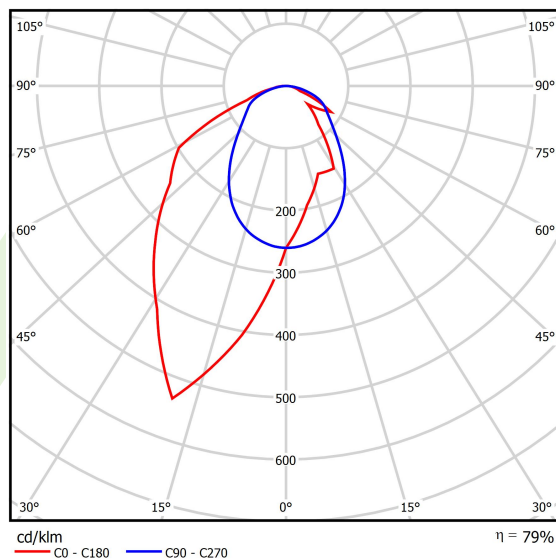

Product: X-LINE SLIM L-DOWN LED 2600 OPTICS-ASYM EDD 34 840 / L-1144MM S-1,5M

Index: 19.4090.3323.34

Description

The luminaire is made of aluminum profile. There is only lower half-space light distribution (L-DOWN). Comparing to the traditional X-Line LED, size of the luminaire has been reduced, and all construction has been closed in a narrow 48 mm profile, which gives now a more elegant form of the product. The X-Line Slim uses a PLX or Micro-PRM opal diffuser or lenses. All of this allows to manipulate light and create lighting systems, facilitating the creation of comfortable vision in the interiors and their aesthetic appearance. The X-Line Slim luminaire is designed for mounting on suspensions.

Product information

Category	Surface mounted luminaires
Family	X-LINE SLIM LED
Name	X-LINE SLIM L-DOWN LED 2600 OPTICS-ASYM EDD 34 840 / L-1144MM S-1,5M
Index	19.4090.3323.34

Light and electrical data

Light source	LED
Luminous flux LED [lm]	2672
LED power [W]	12,4
Luminaire luminous flux [lm]	2110,9
Power of luminaire [W]	14,1
Luminaire's light efficiency [lm/W]	132,6
Color of the light [K]	4000
CRI	>80
SDCM (LED sources)	3
Beam angle [°]	asymmetric light distribution - l _{max} =-20°
Photobiological risk class (IEC/EN 62471)	RG0
Protection against electric shock	I
Protection degree	IP40
Voltage	220..240 V, 50..60 Hz
Lifetime of LED sources [h]	100000
Lx/By	L80/B10
Operating temperature range [°C]	5 ÷ 35
Driver	DIM DALI (EDD)
Power factor cos φ	>0,95
Circuit load capacity	20 (B10), 31 (B16), 33 (C10), 53 (C16)

Mechanical data

Assembly	surface mounted on slings
Material	aluminum
Color	RAL 9016 (white)
Diffuser	OPTICS (optical system based on lenses)
Impact resistant	IK04
Dimensions [mm]	1144 x 48 x 70

A graph of light