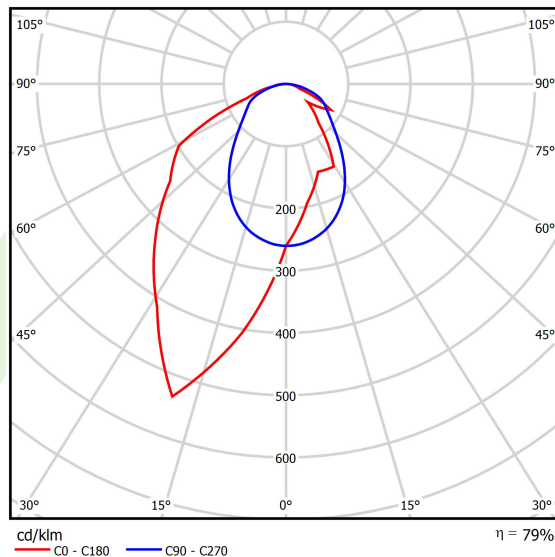

Mechanical data

Assembly	surface mounted on slings
Material	aluminum
Color	RAL 9016 (white)
Diffuser	OPTICS (optical system based on lenses)
Impact resistant	IK04
Dimensions [mm]	1144 x 48 x 70

A graph of light