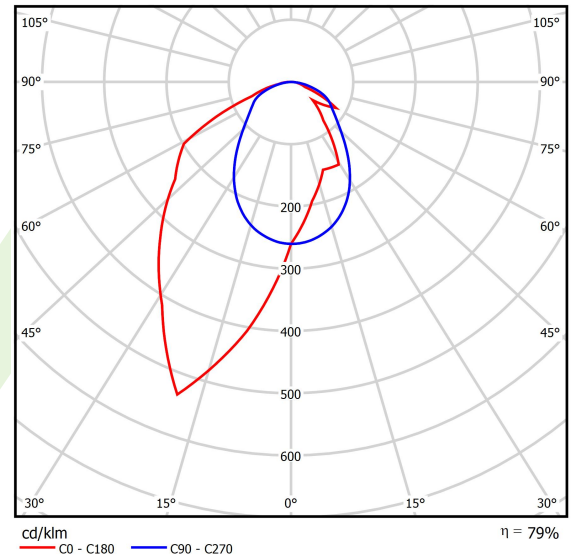

Mechanical data

Assembly	surface mounted on slings
Material	aluminum
Color	RAL 9006 (grey)
Diffuser	OPTICS (optical system based on lenses)
Impact resistant	IK04
Dimensions [mm]	1144 x 48 x 70

A graph of light