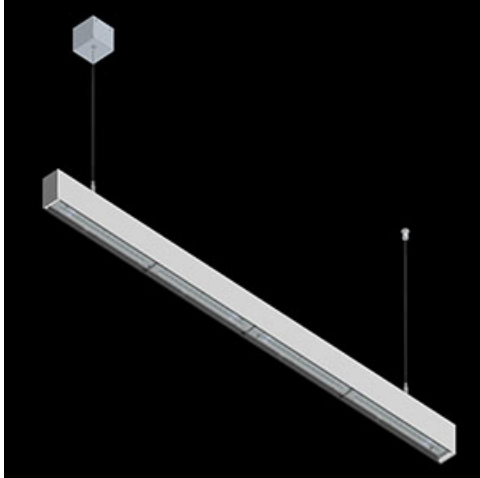

Product: X-LINE SLIM L-DOWN LED 2600 OPTICS-ASYM EDD 21 840 / L-1144MM S-1,5M

Index: 19.4090.3323.21

Description

The luminaire is made of aluminum profile. There is only lower half-space light distribution (L-DOWN). Comparing to the traditional X-Line LED, size of the luminaire has been reduced, and all construction has been closed in a narrow 48 mm profile, which gives now a more elegant form of the product. The X-Line Slim uses a PLX or Micro-PRM opal diffuser or lenses. All of this allows to manipulate light and create lighting systems, facilitating the creation of comfortable vision in the interiors and their aesthetic appearance. The X-Line Slim luminaire is designed for mounting on suspensions.

Product information

Category	Surface mounted luminaires
Family	X-LINE SLIM LED
Name	X-LINE SLIM L-DOWN LED 2600 OPTICS-ASYM EDD 21 840 / L-1144MM S-1,5M
Index	19.4090.3323.21

Light and electrical data

Light source	LED
Luminous flux LED [lm]	2672
LED power [W]	12,4
Luminaire luminous flux [lm]	2110,9
Power of luminaire [W]	14,1
Luminaire's light efficiency [lm/W]	132,6
Color of the light [K]	4000
CRI	>80
SDCM (LED sources)	3
Beam angle [°]	asymmetric light distribution - l _{max} =-20°
Photobiological risk class (IEC/EN 62471)	RG0
Protection against electric shock	I
Protection degree	IP40
Voltage	220..240 V, 50..60 Hz
Lifetime of LED sources [h]	100000
Lx/By	L80/B10
Operating temperature range [°C]	5 ÷ 35
Driver	DIM DALI (EDD)
Power factor cos φ	>0,95
Circuit load capacity	20 (B10), 31 (B16), 33 (C10), 53 (C16)

Mechanical data

Assembly	surface mounted on slings
Material	aluminum
Color	RAL 9006 (grey)
Diffuser	OPTICS (optical system based on lenses)
Impact resistant	IK04
Dimensions [mm]	1144 x 48 x 70

A graph of light