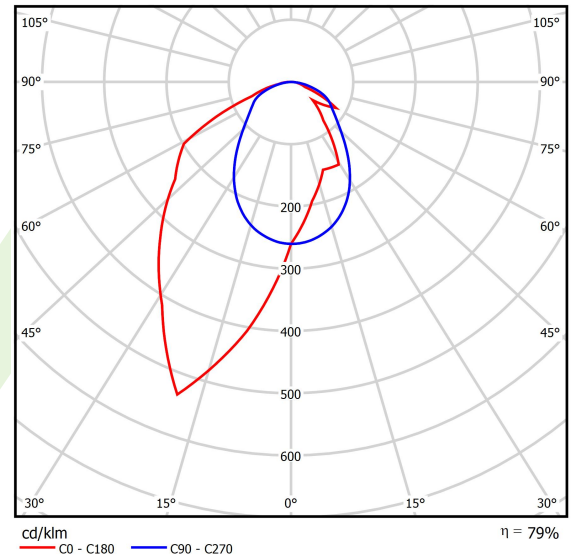

Product: X-LINE SLIM L-DOWN LED 2600 OPTICS-ASYM EDD 21 840 / L-1144MM S-1,5M

Index: 19.4090.3323.21

Description

The luminaire is made of aluminum profile. There is only lower half-space light distribution (L-DOWN). Comparing to the traditional X-Line LED, size of the luminaire has been reduced, and all construction has been closed in a narrow 48 mm profile, which gives now a more elegant form of the product. The X-Line Slim uses a PLX or Micro-PRM opal diffuser or lenses. All of this allows to manipulate light and create lighting systems, facilitating the creation of comfortable vision in the interiors and their aesthetic appearance. The X-Line Slim luminaire is designed for mounting on suspensions.

Product information

Category	Surface mounted luminaires
Family	X-LINE SLIM LED
Name	X-LINE SLIM L-DOWN LED 2600 OPTICS-ASYM EDD 21 840 / L-1144MM S-1,5M
Index	19.4090.3323.21

Light and electrical data

Light source	LED
Luminous flux LED [lm]	2672
LED power [W]	12,4
Luminaire luminous flux [lm]	2110,9
Power of luminaire [W]	14,1
Luminaire's light efficiency [lm/W]	132,6
Color of the light [K]	4000
CRI	>80
SDCM (LED sources)	3
Beam angle [°]	asymmetric light distribution - l _{max} =-20°
Photobiological risk class (IEC/EN 62471)	RG0
Protection against electric shock	I
Protection degree	IP40
Voltage	220..240 V, 50..60 Hz
Lifetime of LED sources [h]	100000
Lx/By	L80/B10
Operating temperature range [°C]	5 ÷ 35
Driver	DIM DALI (EDD)
Power factor cos φ	>0,95
Circuit load capacity	20 (B10), 31 (B16), 33 (C10), 53 (C16)

Mechanical data

Assembly	surface mounted on slings
Material	aluminum
Color	RAL 9006 (grey)
Diffuser	OPTICS (optical system based on lenses)
Impact resistant	IK04
Dimensions [mm]	1144 x 48 x 70

A graph of light