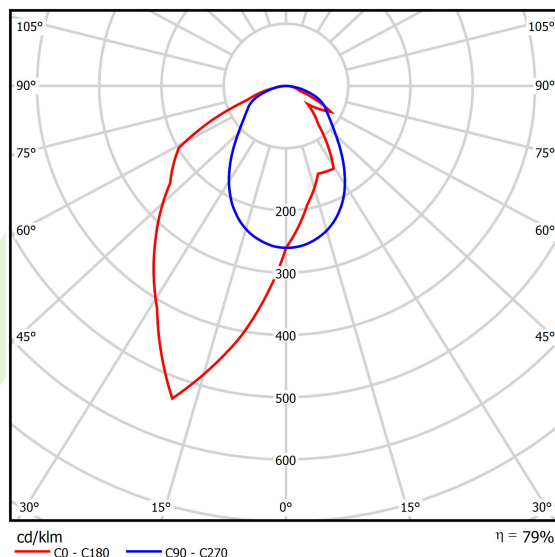

Mechanical data

Assembly	surface mounted on slings
Material	aluminum
Color	anodised aluminum
Diffuser	OPTICS (optical system based on lenses)
Impact resistant	IK04
Dimensions [mm]	1144 x 48 x 70

A graph of light