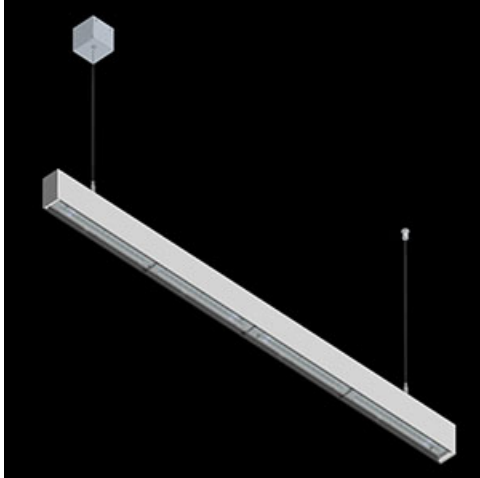

Product: X-LINE SLIM L-DOWN LED 2600 OPTICS-ASYM EDD 04 840 / L-1144MM S-1,5M

Index: 19.4090.3323.04

Description

The luminaire is made of aluminum profile. There is only lower half-space light distribution (L-DOWN). Comparing to the traditional X-Line LED, size of the luminaire has been reduced, and all construction has been closed in a narrow 48 mm profile, which gives now a more elegant form of the product. The X-Line Slim uses a PLX or Micro-PRM opal diffuser or lenses. All of this allows to manipulate light and create lighting systems, facilitating the creation of comfortable vision in the interiors and their aesthetic appearance. The X-Line Slim luminaire is designed for mounting on suspensions.

Product information

Category	Surface mounted luminaires
Family	X-LINE SLIM LED
Name	X-LINE SLIM L-DOWN LED 2600 OPTICS-ASYM EDD 04 840 / L-1144MM S-1,5M
Index	19.4090.3323.04

Light and electrical data

Light source	LED
Luminous flux LED [lm]	2672
LED power [W]	12,4
Luminaire luminous flux [lm]	2110,9
Power of luminaire [W]	14,1
Luminaire's light efficiency [lm/W]	149,7
Color of the light [K]	4000
CRI	>80
SDCM (LED sources)	3
Beam angle [°]	asymmetric light distribution - l _{max} =-20°
Photobiological risk class (IEC/EN 62471)	RG0
Protection against electric shock	I
Protection degree	IP40
Voltage	220..240 V, 50..60 Hz
Lifetime of LED sources [h]	100000
Lx/By	L80/B10
Operating temperature range [°C]	5 ÷ 35
Driver	DIM DALI (EDD)
Power factor cos φ	>0,95
Circuit load capacity	20 (B10), 31 (B16), 33 (C10), 53 (C16)

Mechanical data

Assembly	surface mounted on slings
Material	aluminum
Color	RAL 9005 (black)
Diffuser	OPTICS (optical system based on lenses)
Impact resistant	IK04
Dimensions [mm]	1144 x 48 x 70

A graph of light