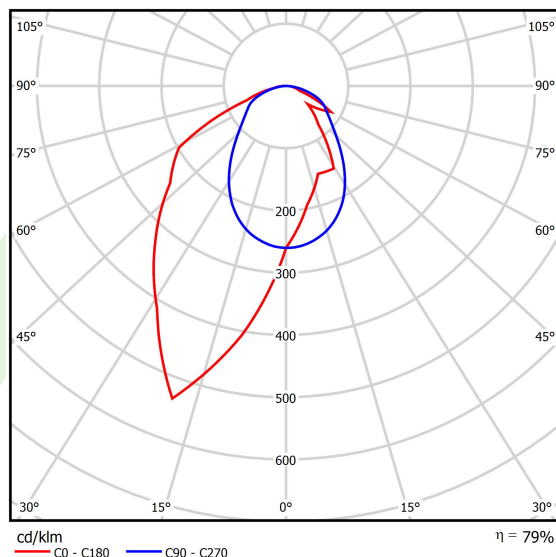

Mechanical data

Assembly	surface mounted on slings
Material	aluminum
Color	RAL 9005 (black)
Diffuser	OPTICS (optical system based on lenses)
Impact resistant	IK04
Dimensions [mm]	1144 x 48 x 70

A graph of light