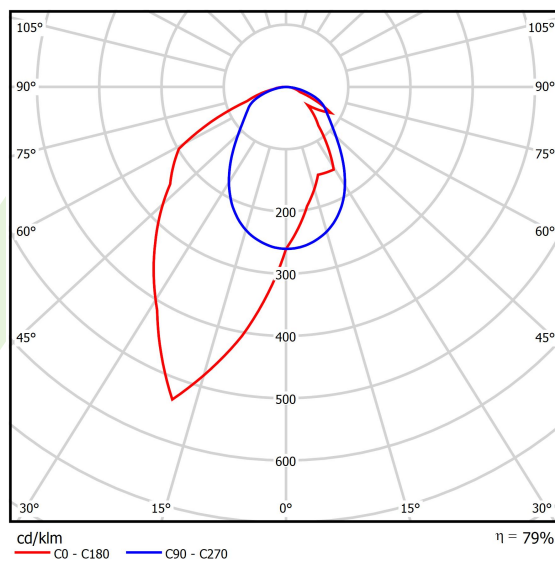

Mechanical data

Assembly	surface mounted on slings
Material	aluminum
Color	RAL 9005 (black)
Diffuser	OPTICS (optical system based on lenses)
Impact resistant	IK04
Weight [kg]	2,1
Dimensions [mm]	1144 x 48 x 70

A graph of light