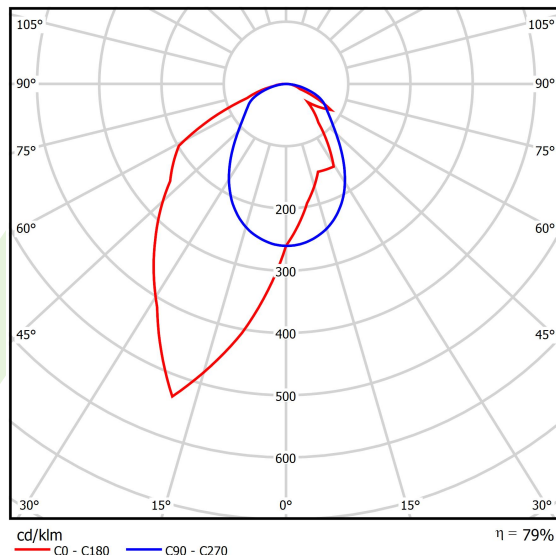

Mechanical data

Assembly	surface mounted on slings
Material	aluminum
Color	RAL 9005 (black)
Diffuser	OPTICS (optical system based on lenses)
Impact resistant	IK04
Dimensions [mm]	1144 x 48 x 70

A graph of light