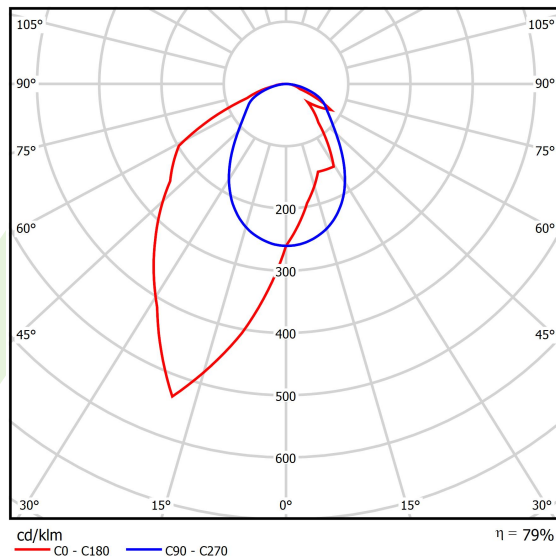

## Light and electrical data

Light source	LED
Luminous flux LED [lm]	2672
LED power [W]	12,4
Luminaire luminous flux [lm]	2110,9
Power of luminaire [W]	14,1
Luminaire's light efficiency [lm/W]	149,7
Color of the light [K]	4000
CRI	>80
SDCM (LED sources)	3
Beam angle [°]	asymmetric light distribution - l <sub>max</sub> =-20°
Photobiological risk class (IEC/EN 62471)	RG0
Protection against electric shock	I
Protection degree	IP40
Voltage	220..240 V, 50..60 Hz
Lifetime of LED sources [h]	100000
Lx/By	L80/B10
Operating temperature range [°C]	5 ÷ 35
Driver	standard on/off (E)
Power factor cos φ	>0,95
Circuit load capacity	25 (B10), 40 (B16), 39 (C10), 62 (C16)