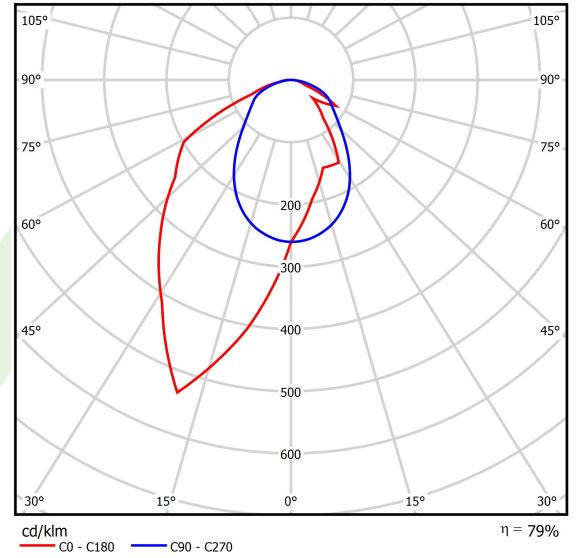

Mechanical data

Assembly	surface mounted on slings
Material	aluminum
Color	anodised aluminum
Diffuser	OPTICS (optical system based on lenses)
Impact resistant	IK04
Dimensions [mm]	1144 x 48 x 70

A graph of light