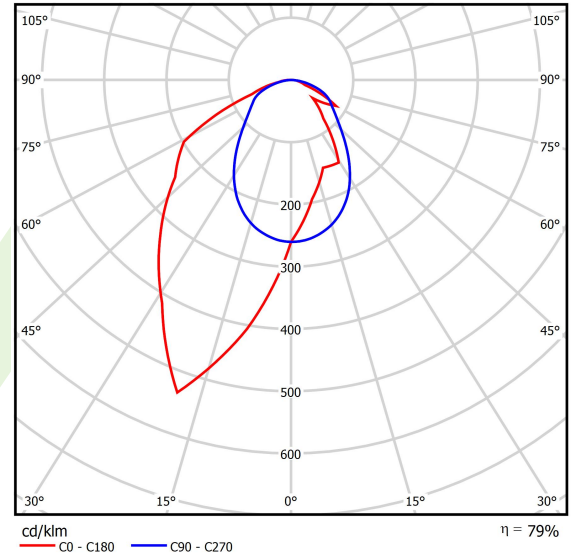

Product: X-LINE SLIM L-DOWN LED 2600 OPTICS-ASYM E 04 840 / L-1144MM S-1,5M

Index: 19.4090.3321.04

Description

The luminaire is made of aluminum profile. There is only lower half-space light distribution (L-DOWN). Comparing to the traditional X-Line LED, size of the luminaire has been reduced, and all construction has been closed in a narrow 48 mm profile, which gives now a more elegant form of the product. The X-Line Slim uses a PLX or Micro-PRM opal diffuser or lenses. All of this allows to manipulate light and create lighting systems, facilitating the creation of comfortable vision in the interiors and their aesthetic appearance. The X-Line Slim luminaire is designed for mounting on suspensions.

Product information

Category	Surface mounted luminaires
Family	X-LINE SLIM LED
Name	X-LINE SLIM L-DOWN LED 2600 OPTICS-ASYM E 04 840 / L-1144MM S-1,5M
Index	19.4090.3321.04

Light and electrical data

Light source	LED
Luminous flux LED [lm]	2672
LED power [W]	12,4
Luminaire luminous flux [lm]	2110,9
Power of luminaire [W]	14,1
Luminaire's light efficiency [lm/W]	149,7
Color of the light [K]	4000
CRI	>80
SDCM (LED sources)	3
Beam angle [°]	asymmetric light distribution - l _{max} =-20°
Photobiological risk class (IEC/EN 62471)	RG0
Protection against electric shock	I
Protection degree	IP40
Voltage	220..240 V, 50..60 Hz
Lifetime of LED sources [h]	100000
Lx/By	L80/B10
Operating temperature range [°C]	5 ÷ 35
Driver	standard on/off (E)
Power factor cos φ	>0,95
Circuit load capacity	25 (B10), 40 (B16), 39 (C10), 62 (C16)

Mechanical data

Assembly	surface mounted on slings
Material	aluminum
Color	RAL 9005 (black)
Diffuser	OPTICS (optical system based on lenses)
Impact resistant	IK04
Dimensions [mm]	1144 x 48 x 70

A graph of light