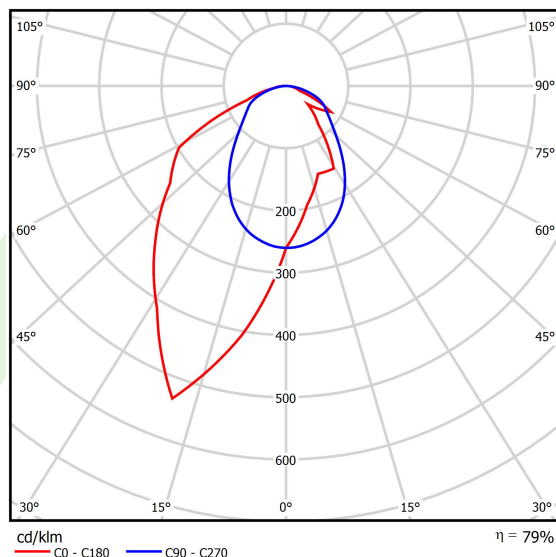

Product: X-LINE SLIM L-DOWN LED 2600 OPTICS-ASYM EDD 34 830 / L-1144MM S-1,5M

Index: 19.4090.3313.34

Description

The luminaire is made of aluminum profile. There is only lower half-space light distribution (L-DOWN). Comparing to the traditional X-Line LED, size of the luminaire has been reduced, and all construction has been closed in a narrow 48 mm profile, which gives now a more elegant form of the product. The X-Line Slim uses a PLX or Micro-PRM opal diffuser or lenses. All of this allows to manipulate light and create lighting systems, facilitating the creation of comfortable vision in the interiors and their aesthetic appearance. The X-Line Slim luminaire is designed for mounting on suspensions.

Product information

Category	Surface mounted luminaires
Family	X-LINE SLIM LED
Name	X-LINE SLIM L-DOWN LED 2600 OPTICS-ASYM EDD 34 830 / L-1144MM S-1,5M
Index	19.4090.3313.34

Light and electrical data

Light source	LED
Luminous flux LED [lm]	2538
LED power [W]	12,4
Luminaire luminous flux [lm]	2005
Power of luminaire [W]	14,1
Luminaire's light efficiency [lm/W]	132,6
Color of the light [K]	3000
CRI	>80
SDCM (LED sources)	3
Beam angle [°]	asymmetric light distribution - l _{max} =-20°
Photobiological risk class (IEC/EN 62471)	RG0
Protection against electric shock	I
Protection degree	IP40
Voltage	220..240 V, 50..60 Hz
Lifetime of LED sources [h]	100000
Lx/By	L80/B10
Operating temperature range [°C]	5 ÷ 35
Driver	DIM DALI (EDD)
Power factor cos φ	>0,95
Circuit load capacity	20 (B10), 31 (B16), 33 (C10), 53 (C16)

Mechanical data

Assembly	surface mounted on slings
Material	aluminum
Color	RAL 9016 (white)
Diffuser	OPTICS (optical system based on lenses)
Impact resistant	IK04
Dimensions [mm]	1144 x 48 x 70

A graph of light