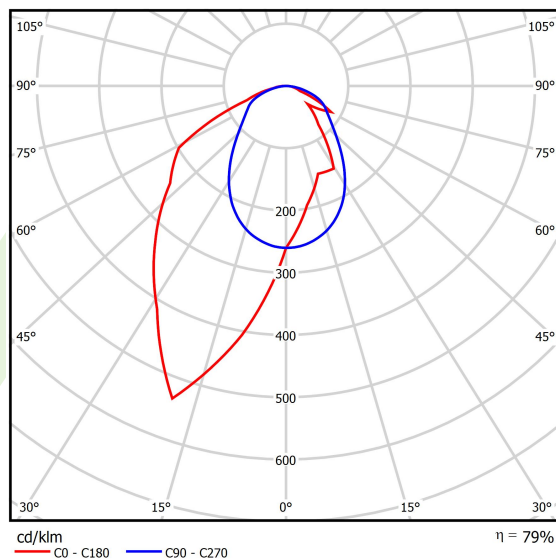

Mechanical data

Assembly	surface mounted on slings
Material	aluminum
Color	RAL 9016 (white)
Diffuser	OPTICS (optical system based on lenses)
Impact resistant	IK04
Dimensions [mm]	1144 x 48 x 70

A graph of light