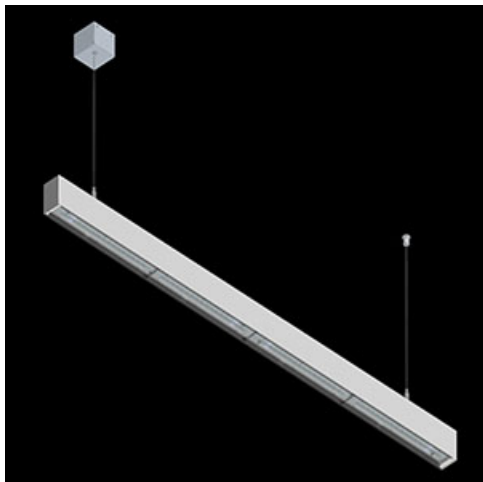

Product: X-LINE SLIM L-DOWN LED 2600 OPTICS-ASYM EDD 21 830 / L-1144MM S-1,5M

Index: 19.4090.3313.21

Description

The luminaire is made of aluminum profile. There is only lower half-space light distribution (L-DOWN). Comparing to the traditional X-Line LED, size of the luminaire has been reduced, and all construction has been closed in a narrow 48 mm profile, which gives now a more elegant form of the product. The X-Line Slim uses a PLX or Micro-PRM opal diffuser or lenses. All of this allows to manipulate light and create lighting systems, facilitating the creation of comfortable vision in the interiors and their aesthetic appearance. The X-Line Slim luminaire is designed for mounting on suspensions.

Product information

| | |
|----------|--|
| Category | Surface mounted luminaires |
| Family | X-LINE SLIM LED |
| Name | X-LINE SLIM L-DOWN LED 2600 OPTICS-ASYM EDD 21 830 / L-1144MM S-1,5M |
| Index | 19.4090.3313.21 |

Mechanical data

| | |
|------------------|---|
| Assembly | surface mounted on slings |
| Material | aluminum |
| Color | RAL 9006 (grey) |
| Diffuser | OPTICS (optical system based on lenses) |
| Impact resistant | IK04 |
| Dimensions [mm] | 1144 x 48 x 70 |