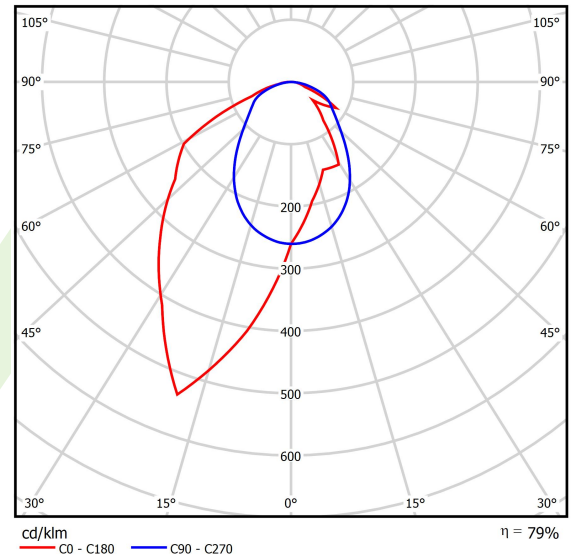

Product: X-LINE SLIM L-DOWN LED 2600 OPTICS-ASYM EDD 21 830 / L-1144MM S-1,5M

Index: 19.4090.3313.21

Description

The luminaire is made of aluminum profile. There is only lower half-space light distribution (L-DOWN). Comparing to the traditional X-Line LED, size of the luminaire has been reduced, and all construction has been closed in a narrow 48 mm profile, which gives now a more elegant form of the product. The X-Line Slim uses a PLX or Micro-PRM opal diffuser or lenses. All of this allows to manipulate light and create lighting systems, facilitating the creation of comfortable vision in the interiors and their aesthetic appearance. The X-Line Slim luminaire is designed for mounting on suspensions.

Product information

Category	Surface mounted luminaires
Family	X-LINE SLIM LED
Name	X-LINE SLIM L-DOWN LED 2600 OPTICS-ASYM EDD 21 830 / L-1144MM S-1,5M
Index	19.4090.3313.21

Light and electrical data

Light source	LED
Luminous flux LED [lm]	2538
LED power [W]	12,4
Luminaire luminous flux [lm]	2005
Power of luminaire [W]	14,1
Luminaire's light efficiency [lm/W]	142,2
Color of the light [K]	3000
CRI	>80
SDCM (LED sources)	3
Beam angle [°]	asymmetric light distribution - l _{max} =-20°
Photobiological risk class (IEC/EN 62471)	RG0
Protection against electric shock	I
Protection degree	IP40
Voltage	220..240 V, 50..60 Hz
Lifetime of LED sources [h]	100000
Lx/By	L80/B10
Operating temperature range [°C]	5 ÷ 35
Driver	DIM DALI (EDD)
Power factor cos φ	>0,95
Circuit load capacity	20 (B10), 31 (B16), 33 (C10), 53 (C16)

Mechanical data

Assembly	surface mounted on slings
Material	aluminum
Color	RAL 9006 (grey)
Diffuser	OPTICS (optical system based on lenses)
Impact resistant	IK04
Dimensions [mm]	1144 x 48 x 70

A graph of light